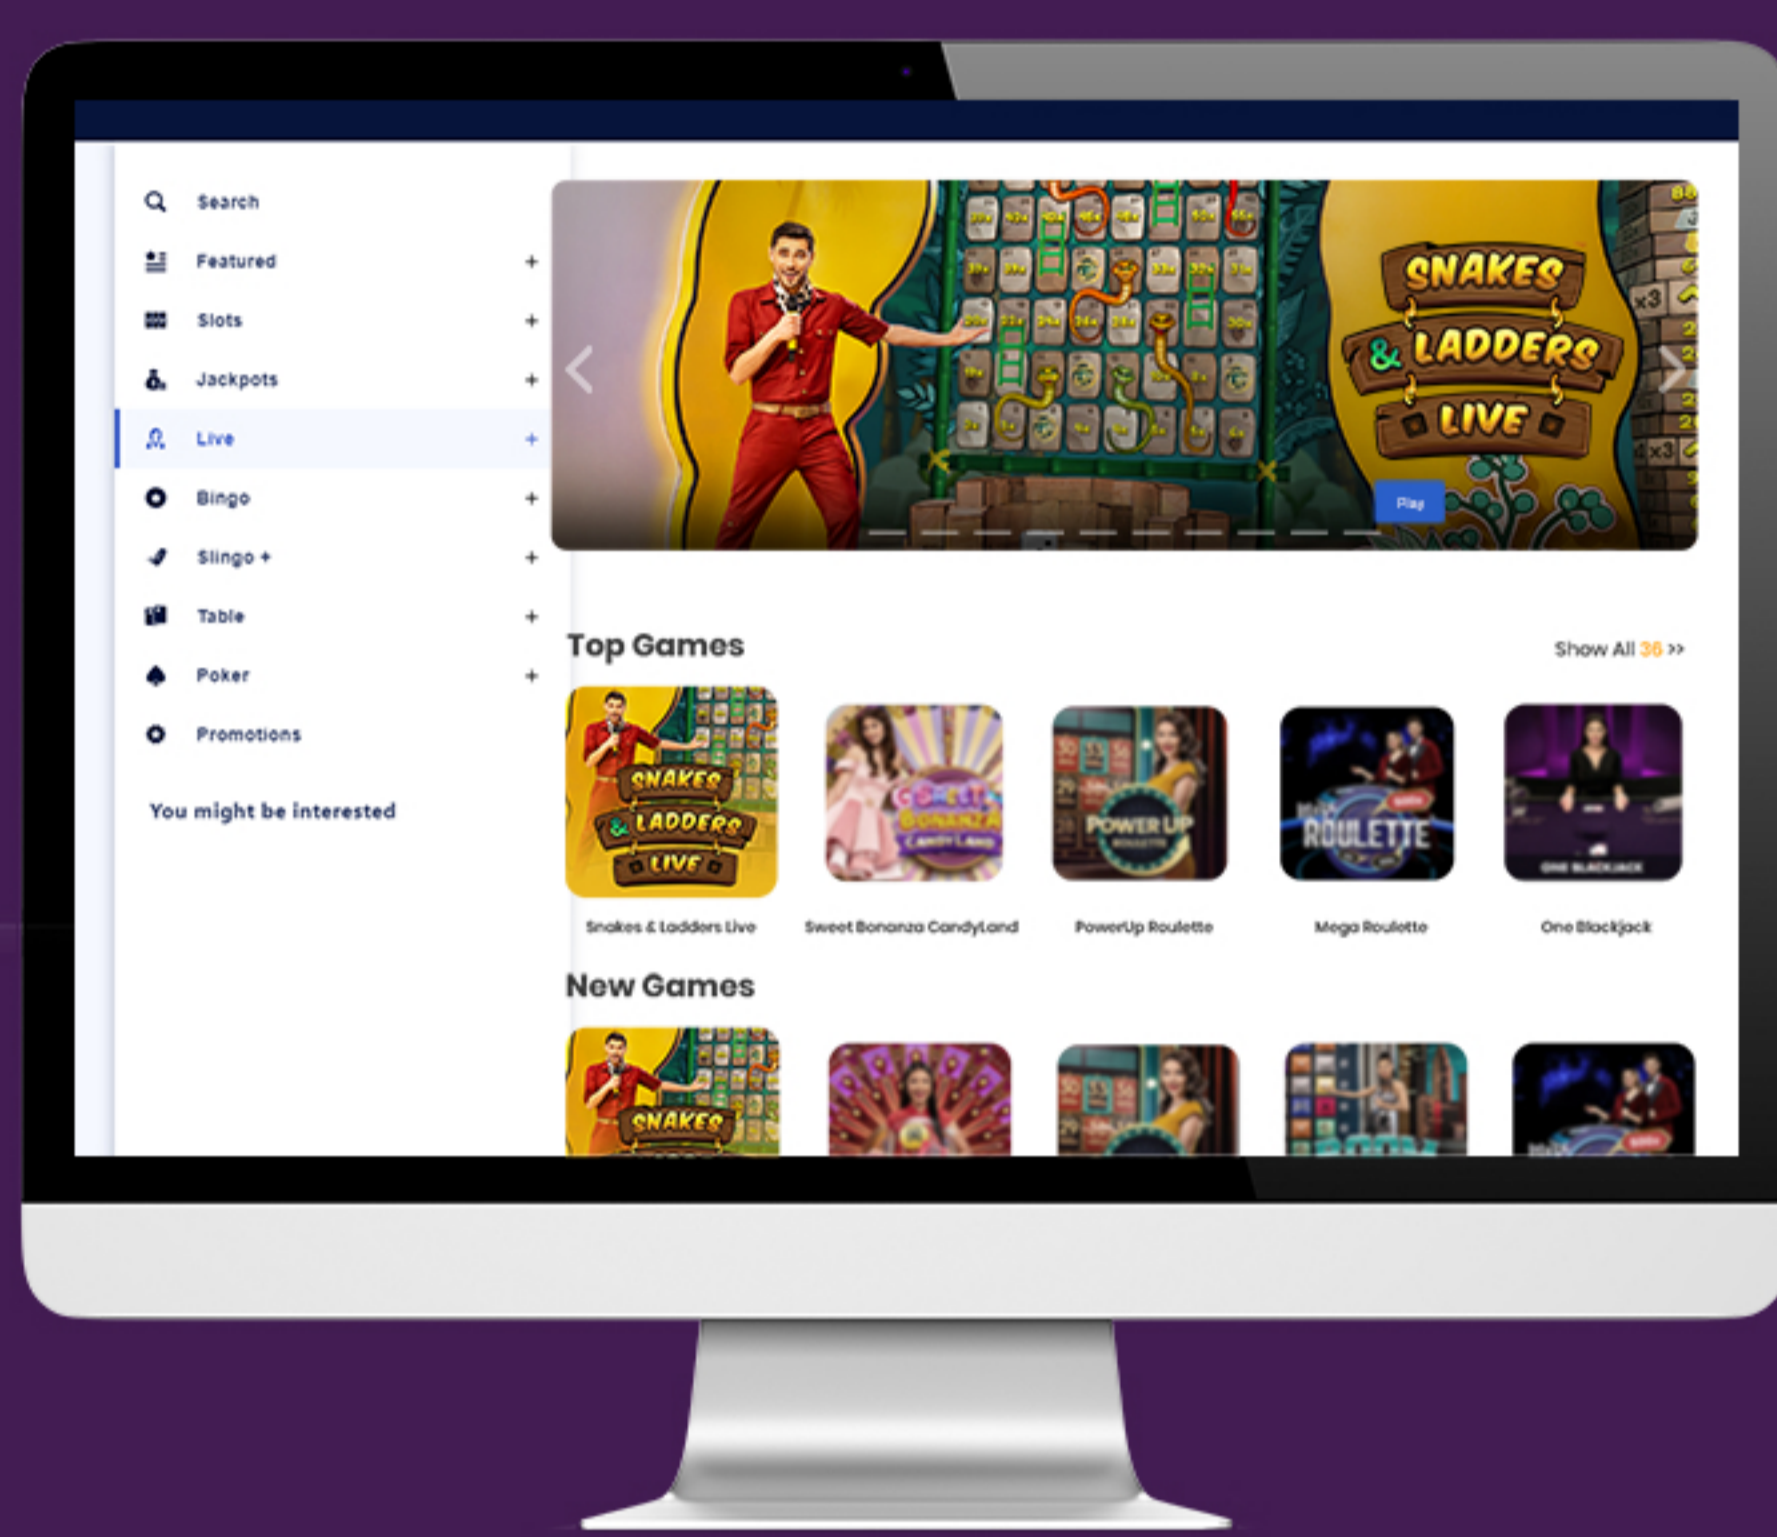

EARLY ADOPTERS MARKETING GUIDE

Effectively promote Pragmatic Play games to your customers

POSITIONING & PLACEMENT

1ST POSITION WITHIN YOUR LOBBY

Top Games

Show All 36 >>

Snakes & Ladders Live

Sweet Bonanza CandyLand

PowerUp Roulette

Mega Roulette

One Blackjack

New Games

Provider ▾ MIN Bet ▾

Snakes & Ladders Live

Mega Baccarat

PowerUp Roulette

Boom City

Mega Roulette

Desktop View

Mobile View

BANNERS

PROMOTIONS

EMAIL AND MOBILE NOTIFICATIONS