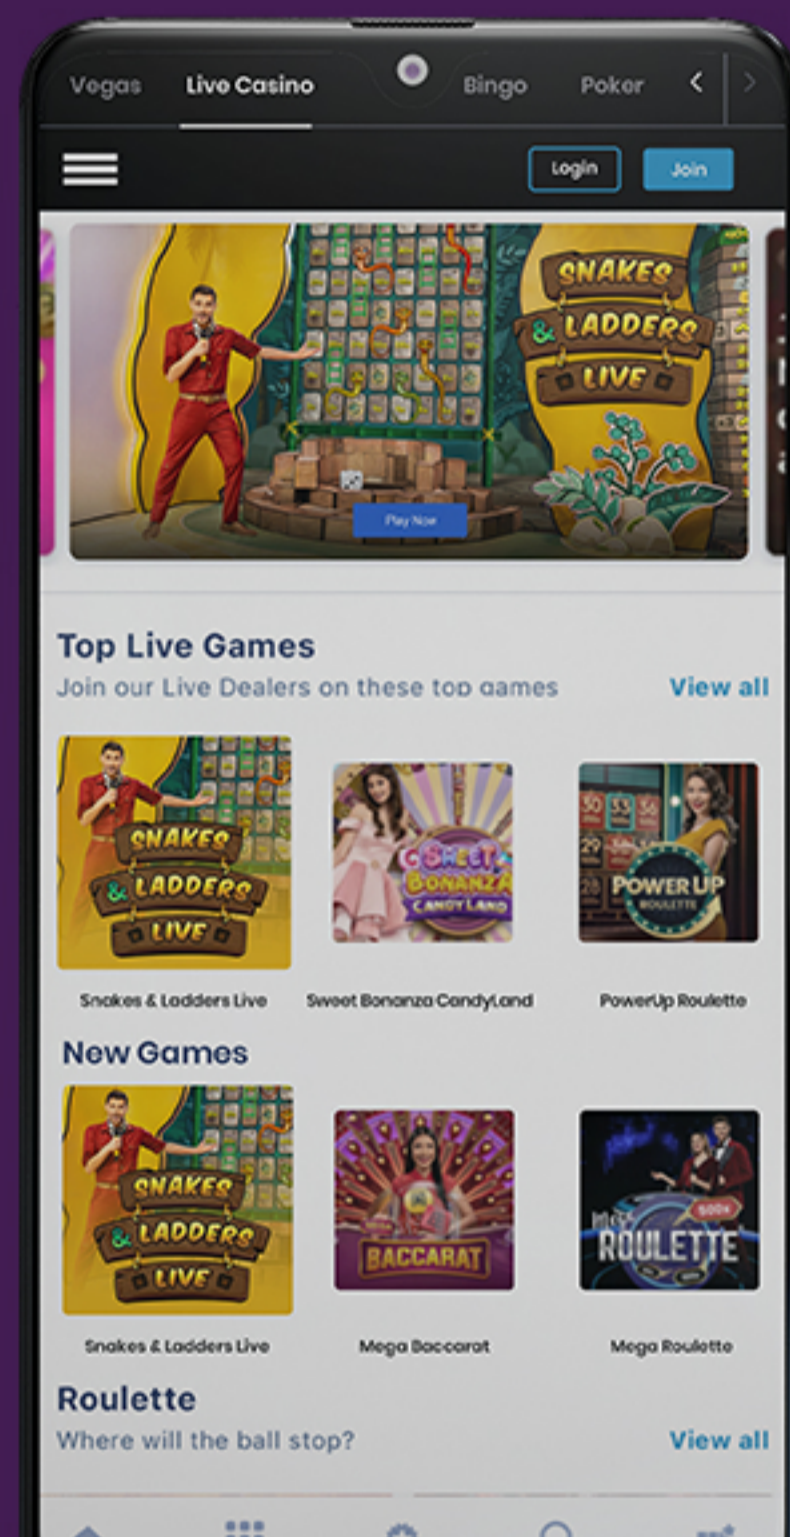

EARLY ADOPTERS MARKETING GUIDE

Effectively promote Pragmatic Play games to your customers

POSITIONING & PLACEMENT

1ST POSITION WITHIN YOUR LOBBY

Top Games

Show All 36 >>

Snakes & Ladders Live

Sweet Bonanza CandyLand

PowerUp Roulette

Mega Roulette

One Blackjack

New Games

Provider ▾ MIN Bet ▾

Snakes & Ladders Live

Mega Baccarat

PowerUp Roulette

Boom City

Mega Roulette

Desktop View

Mobile View

BANNERS

PROMOTIONS

EMAIL AND MOBILE NOTIFICATIONS