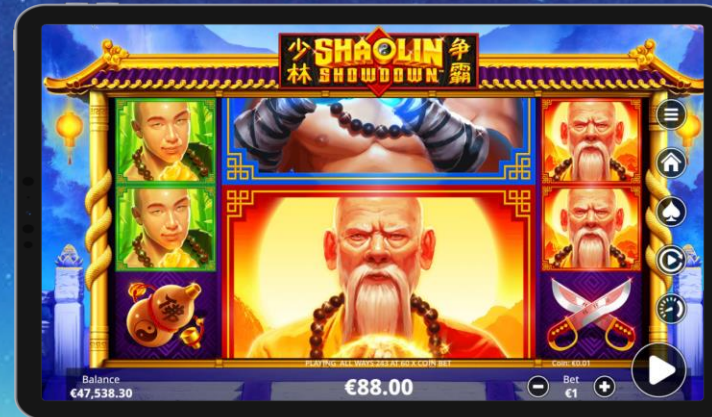

# 少林争霸

SHAOLIN SHOWDOWN™

- ☯ Win up to 15 free games
- ☯ Megastacked symbols
- ☯ Super Free Games
- ☯ 243 ways to win

Climb the sacred Shaolin temple steps to this Kung Fu themed, 3x5 slot, with megastacked symbols and 243 ways to win.

Join the Shifu and his students as they seek to balance their Qi, while you seek prizes up to 5245x Total Bet. Trigger the Showdown feature to be awarded either free games or super free games with giant symbols.

Will you become a master of the reels?

General information	
Game Name English	Shaolin Showdown
Game Name Chinese	少林争霸
Live Date	April 13, 2022 (May 25, 2022 – ESP)
Game codes	sw_ssh_965, sw_ssh_945, sw_ssh_895
RTP	96.5%, 94.5%, 89.5%
Reel Configuration	3x5
Lines/Ways	243 Ways
Max Win	5245x Total Bet
Volatility x of 5	4
Hit Rate 1 in x	3.22

**SHOWDOWN FEATURE**  
Trigger up to 15 free games in which reels 2-4 become one giant 3x3 symbol.

**SUPER FREE GAMES**  
This randomly awarded alternative version changes reel 2-5 into one super giant symbol.