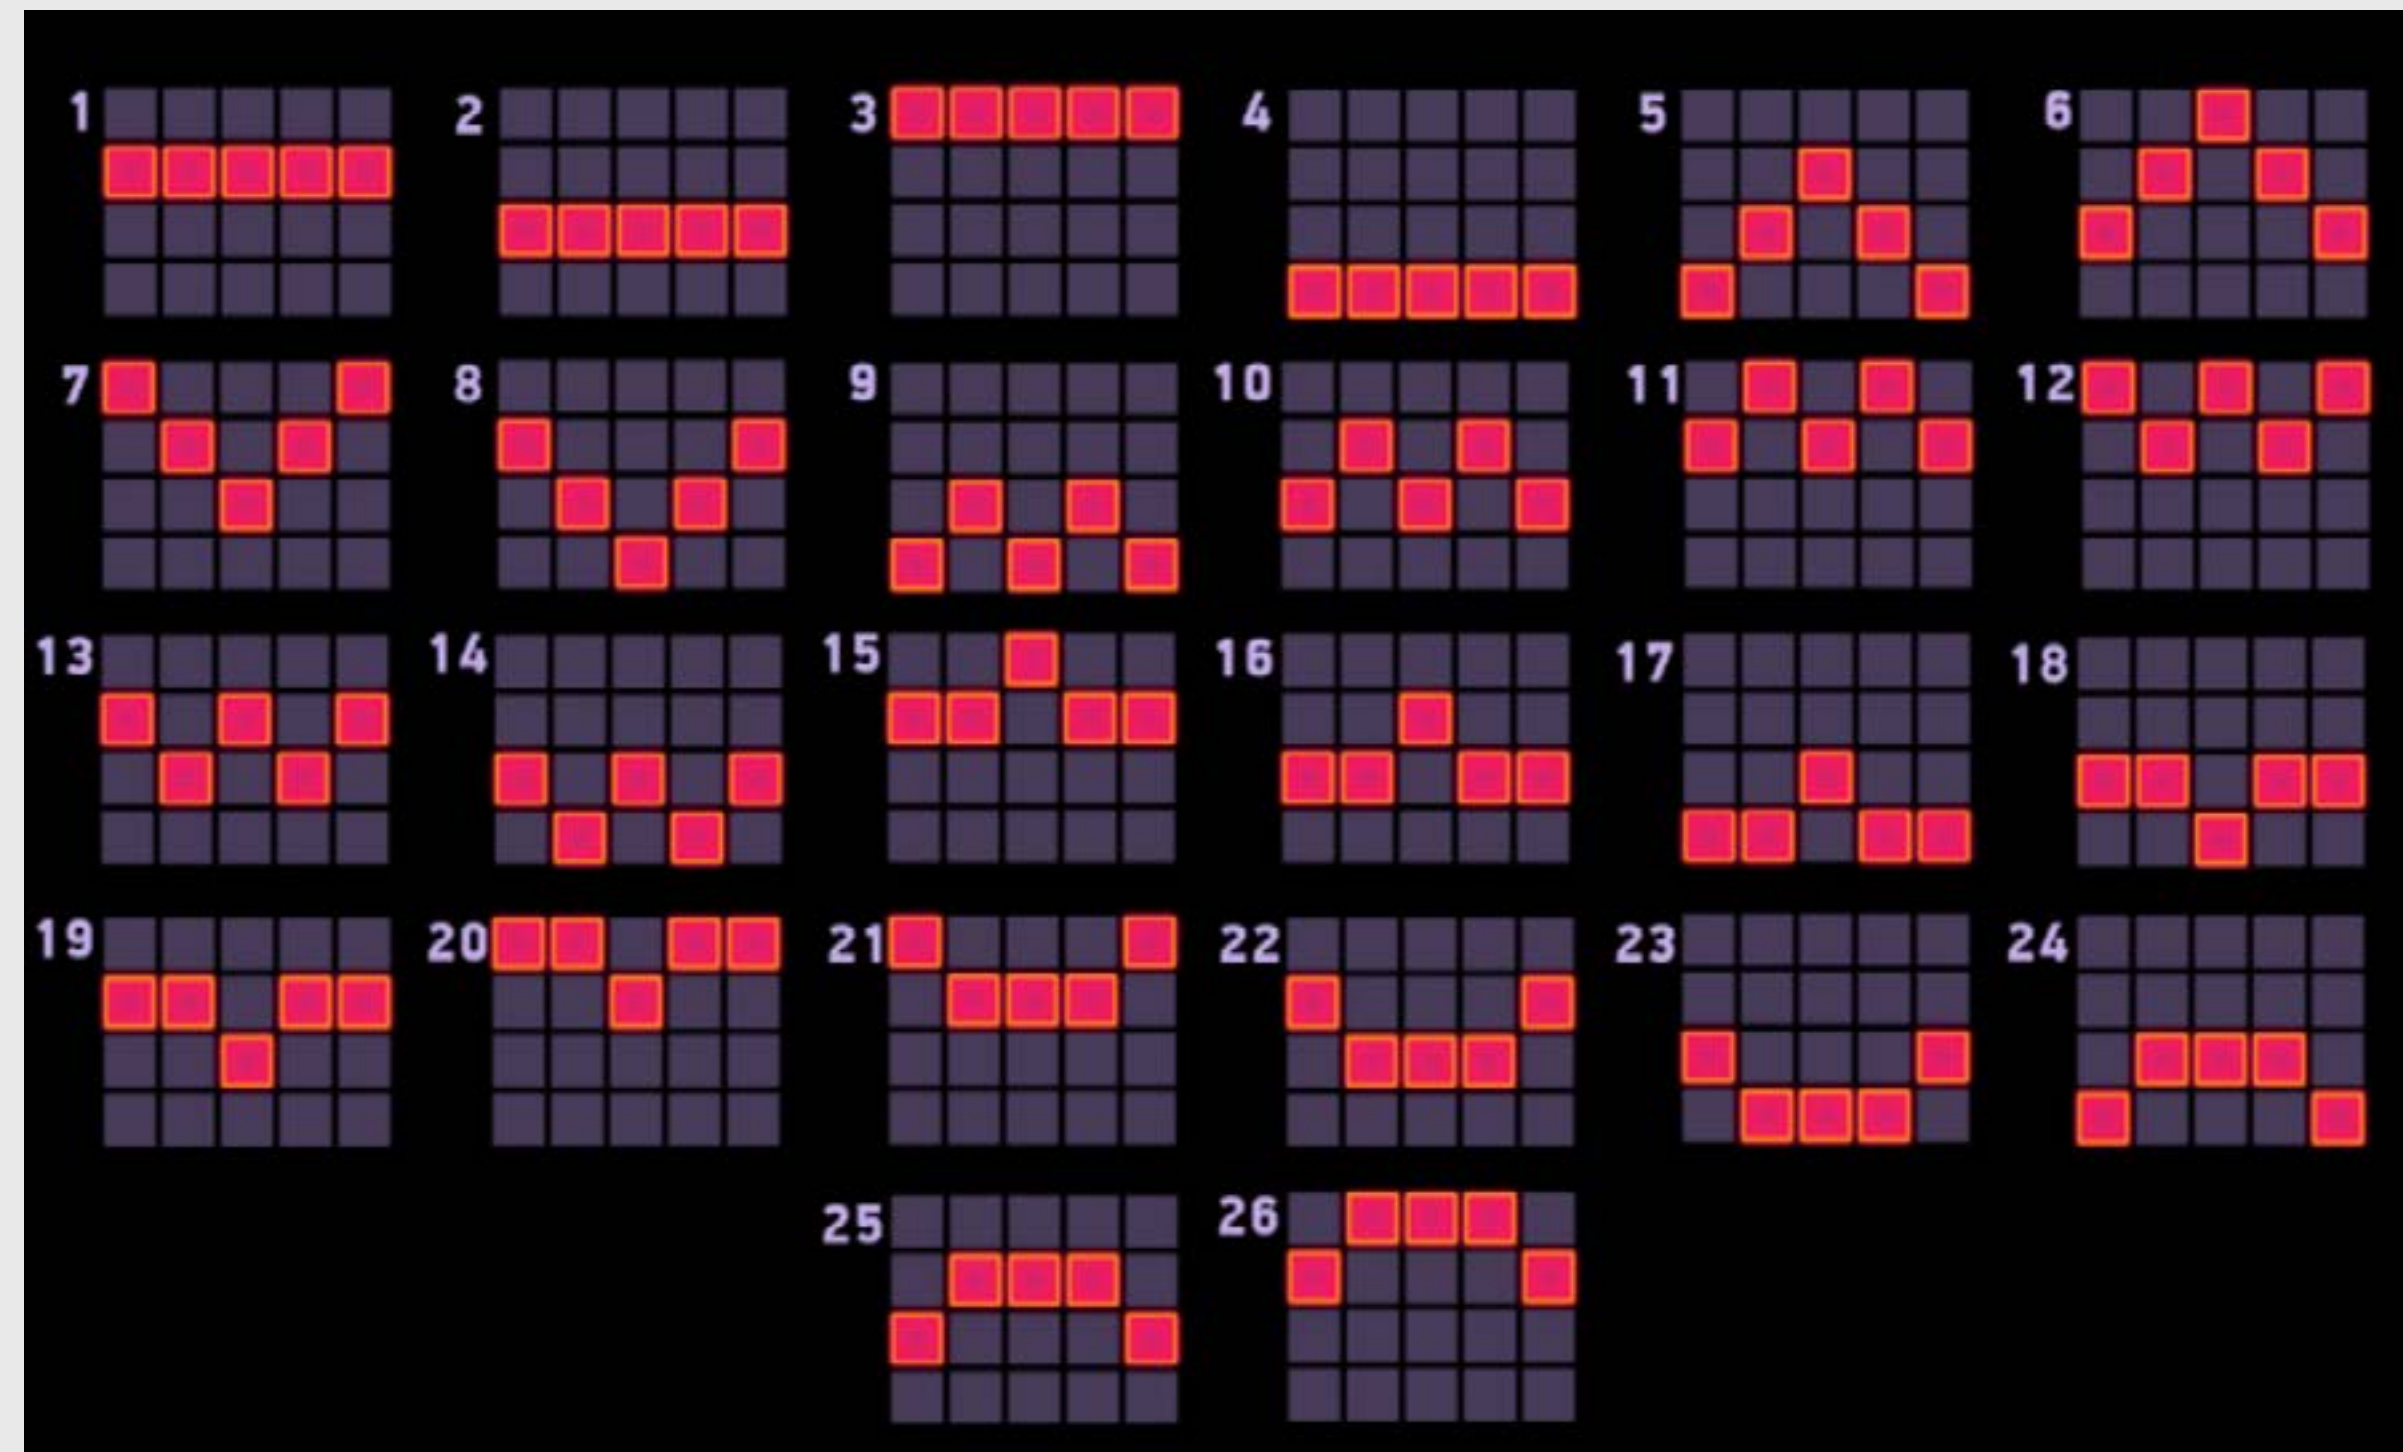

*Excluding Germany

FEATURES IN THE GAME

WALKING MULTIPLIER WILD

The fuel that powers this slot are the Walking Multiplier Wilds. These Wilds can appear anywhere on the reels in the main game and in Free Spins. Whenever these Wilds form part of a win they remain on the reels and move one reel to the right instead of disappearing at the start of the next spin. These Wilds are assigned Multipliers that correspond to the reel on which they've landed (1x, 2x, 3x, 4x, 5x). When Walking Multiplier Wild symbols move to the right, the Multipliers are updated accordingly.

LASER WILDS

Why does it matter what level you're on? When you fill the first meter and reach level 2, the Laser Wilds Feature is activated. When this happens, 1 Walking Multiplier Wild is randomly zapped onto the reels before they start spinning. When you're on level 3, 2 Walking Multiplier Wilds land, and when you're on level 4, 3 Walking Multiplier Wilds land. Further filling the meter will award you with 2 additional Free Spins for every 3 Knight symbols collected. Vroom! Vroom!

SYMBOLS

The story of the show is built into the slot. Symbols represent recurring motifs and characters. Michael Knight is the highest-paying symbol in the game, followed by K.I.T.T.'s voice display. Other high-paying symbols include the Knight Trailer Truck, K.I.T.T.'s steering wheel and Michael Knight's radio watch. Mid-paying symbols are represented by card-suits.

BET LINES

Knight Rider Video Slot has 26 bet lines. Bet line wins pay if in succession from the leftmost reel to the rightmost reel. Only the highest win per bet line is paid. Malfunction voids all pays and plays.