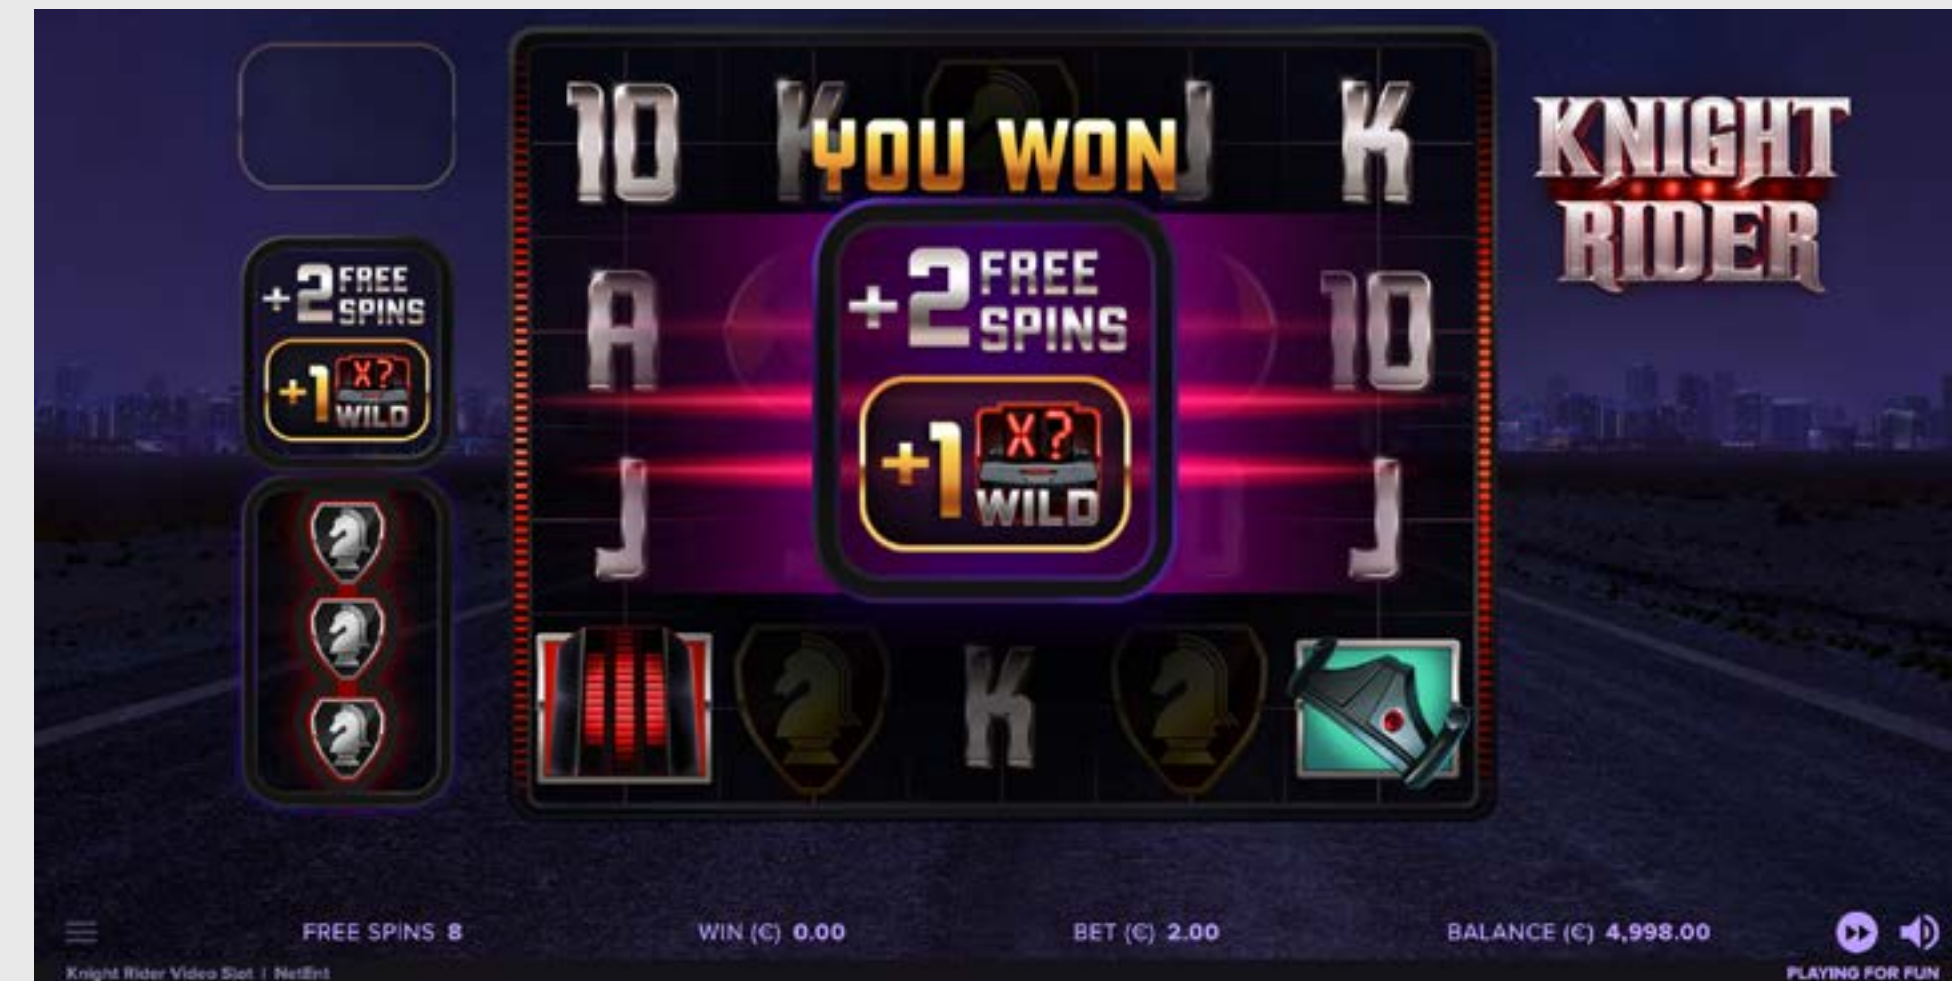

This high-octane 5-reel, 4-row video slot includes the Walking Multiplier Wilds, Turbo Boost, Free Spins with the Laser Wilds and the Buy Feature.

The epitome of cool, David Hasselhoff (in all his 80s glory) is at the heart of the *Knight Rider* franchise. He patrols the streets of Los Angeles together with his trusty Pontiac Firebird Trans Am: a self-aware car named K.I.T.T., a heavily modified and artificially intelligent vehicle with the ability to talk, fire weapons and travel at high speed. The show was built around these unique characters, and the video slot game is no different.

TURBO BOOST

Activate Turbo Boost! This feature is randomly activated in the main game and places 3 or 4 Walking Multiplier Wild symbols onto the reels.

FEATURES IN THE GAME

FREE SPINS

Land 3 Scatter symbols on reels 2, 3, and 4 to activate 10 Free Spins – this is where you can really rev up your wins. In the Free Spins bonus game, the *Knight Rider* puts his pedal to the metal in a high-speed road chase. There are 4 levels in Free Spins; you start at level 1. To move up the levels, you'll need to fill the meter by landing Knight symbols on the reels. 3 Knight symbols levels you up.

LASER WILDS

Why does it matter what level you're on? When you fill the first meter and reach level 2, the Laser Wilds Feature is activated. When this happens, 1 Walking Multiplier Wild is randomly zapped onto the reels before they start spinning. When you're on level 3, 2 Walking Multiplier Wilds land, and when you're on level 4, 3 Walking Multiplier Wilds land. Further filling the meter will award you with 2 additional Free Spins for every 3 Knight symbols collected. Vroom! Vroom!