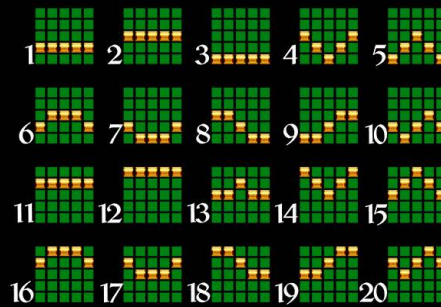

- 10 FREE SPINS
- 15 FREE SPINS
- 20 FREE SPINS

WHEN PURCHASING 10 OR 15 FREE SPINS, THERE IS A CHANCE MORE FREE SPINS MAY BE AWARDED

FEATURES ARE PURCHASED AT THE PRICES DISPLAYED

FREE SPINS ARE PLAYED AT THE CURRENT BET

PAYTABLE

SYMBOLS

	5 400.00 4 40.00 3 10.00		5 200.00 4 30.00 3 6.00		5 100.00 4 20.00 3 4.00
	5 100.00 4 20.00 3 4.00		5 40.00 4 10.00 3 2.00		5 20.00 4 5.00 3 1.00
	5 20.00 4 5.00 3 1.00		5 20.00 4 5.00 3 1.00		5 20.00 4 5.00 3 1.00
			5 20.00 4 5.00 3 1.00		

LINES

10 LINES IN BASE GAME

LINES INCREASE TO 20 IN FREE SPINS

LINE WINS BEGIN WITH THE LEFTMOST REEL AND PAY LEFT TO RIGHT ONLY ON ADJACENT REELS

ONLY THE HIGHEST WIN PAYS PER LINE

MALFUNCTION VOIDS ALL PAYS AND PLAYS