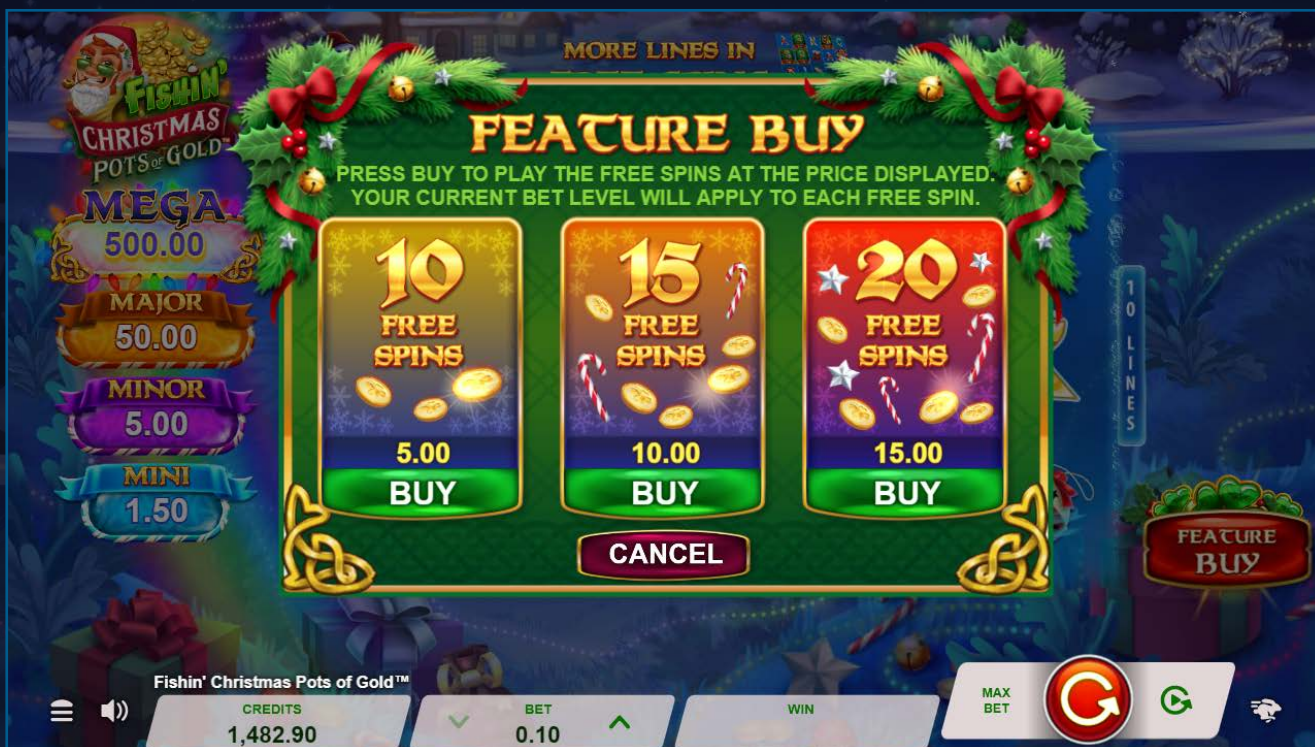

13

15

INTRODUCTION

Santa Flynn is coming to town and making spirits bright with festive Fishin' for cash awards, Free Spins, and holiday Pots of Gold!

Lucky Lad Flynn is feeling holly and most definitely jolly this holiday season! It's that time of year where his quest for the end of the rainbow leads him to the North Pole for some festive ice Fishin' for Pots of Gold! Special Christmas Trout symbols with random cash awards up to 25 times bet appear on the base game reels, and when Santa Flynn lands on reel 5 he 'reels' them all in with his candy cane fishing pole! Santa Flynn can also catch any of the four gift-wrapped Pot of Gold symbols with static jackpots of up to 5000 times bet! Three or more Free Spins symbols award 10, 15 and 20 free spins where the reels expand for more lines in play and cash awards available to win increase to up to 100 times bet! Santa Flynn symbols appear on all 5 reels in Free Spins and when more than one lands, each one in turn will collect all cash and jackpot symbols! Each Santa Flynn symbol that lands also accumulates to the trail above the reels, potentially unlocking more free spins and cash symbol multipliers up to 10x! Dive into the Christmas gifts early by optioning the Feature Buy to immediately trigger any of the three Free Spins Features and unwrap your own holiday Pot of Gold jackpots in Fishin' Christmas Pots of Gold™!

BASE GAME FEATURE INFORMATION

FEATURE NAME	Feature Buy
TRIGGER CONDITION	Player will be able to buy 10 Free Spins, 15 Free Spins, or 20 Free Spins. The price of the free spins will be based on the bet value. Feature Buy is locked until the player triggers free spins naturally.
FEATURE TYPE	On-screen feature