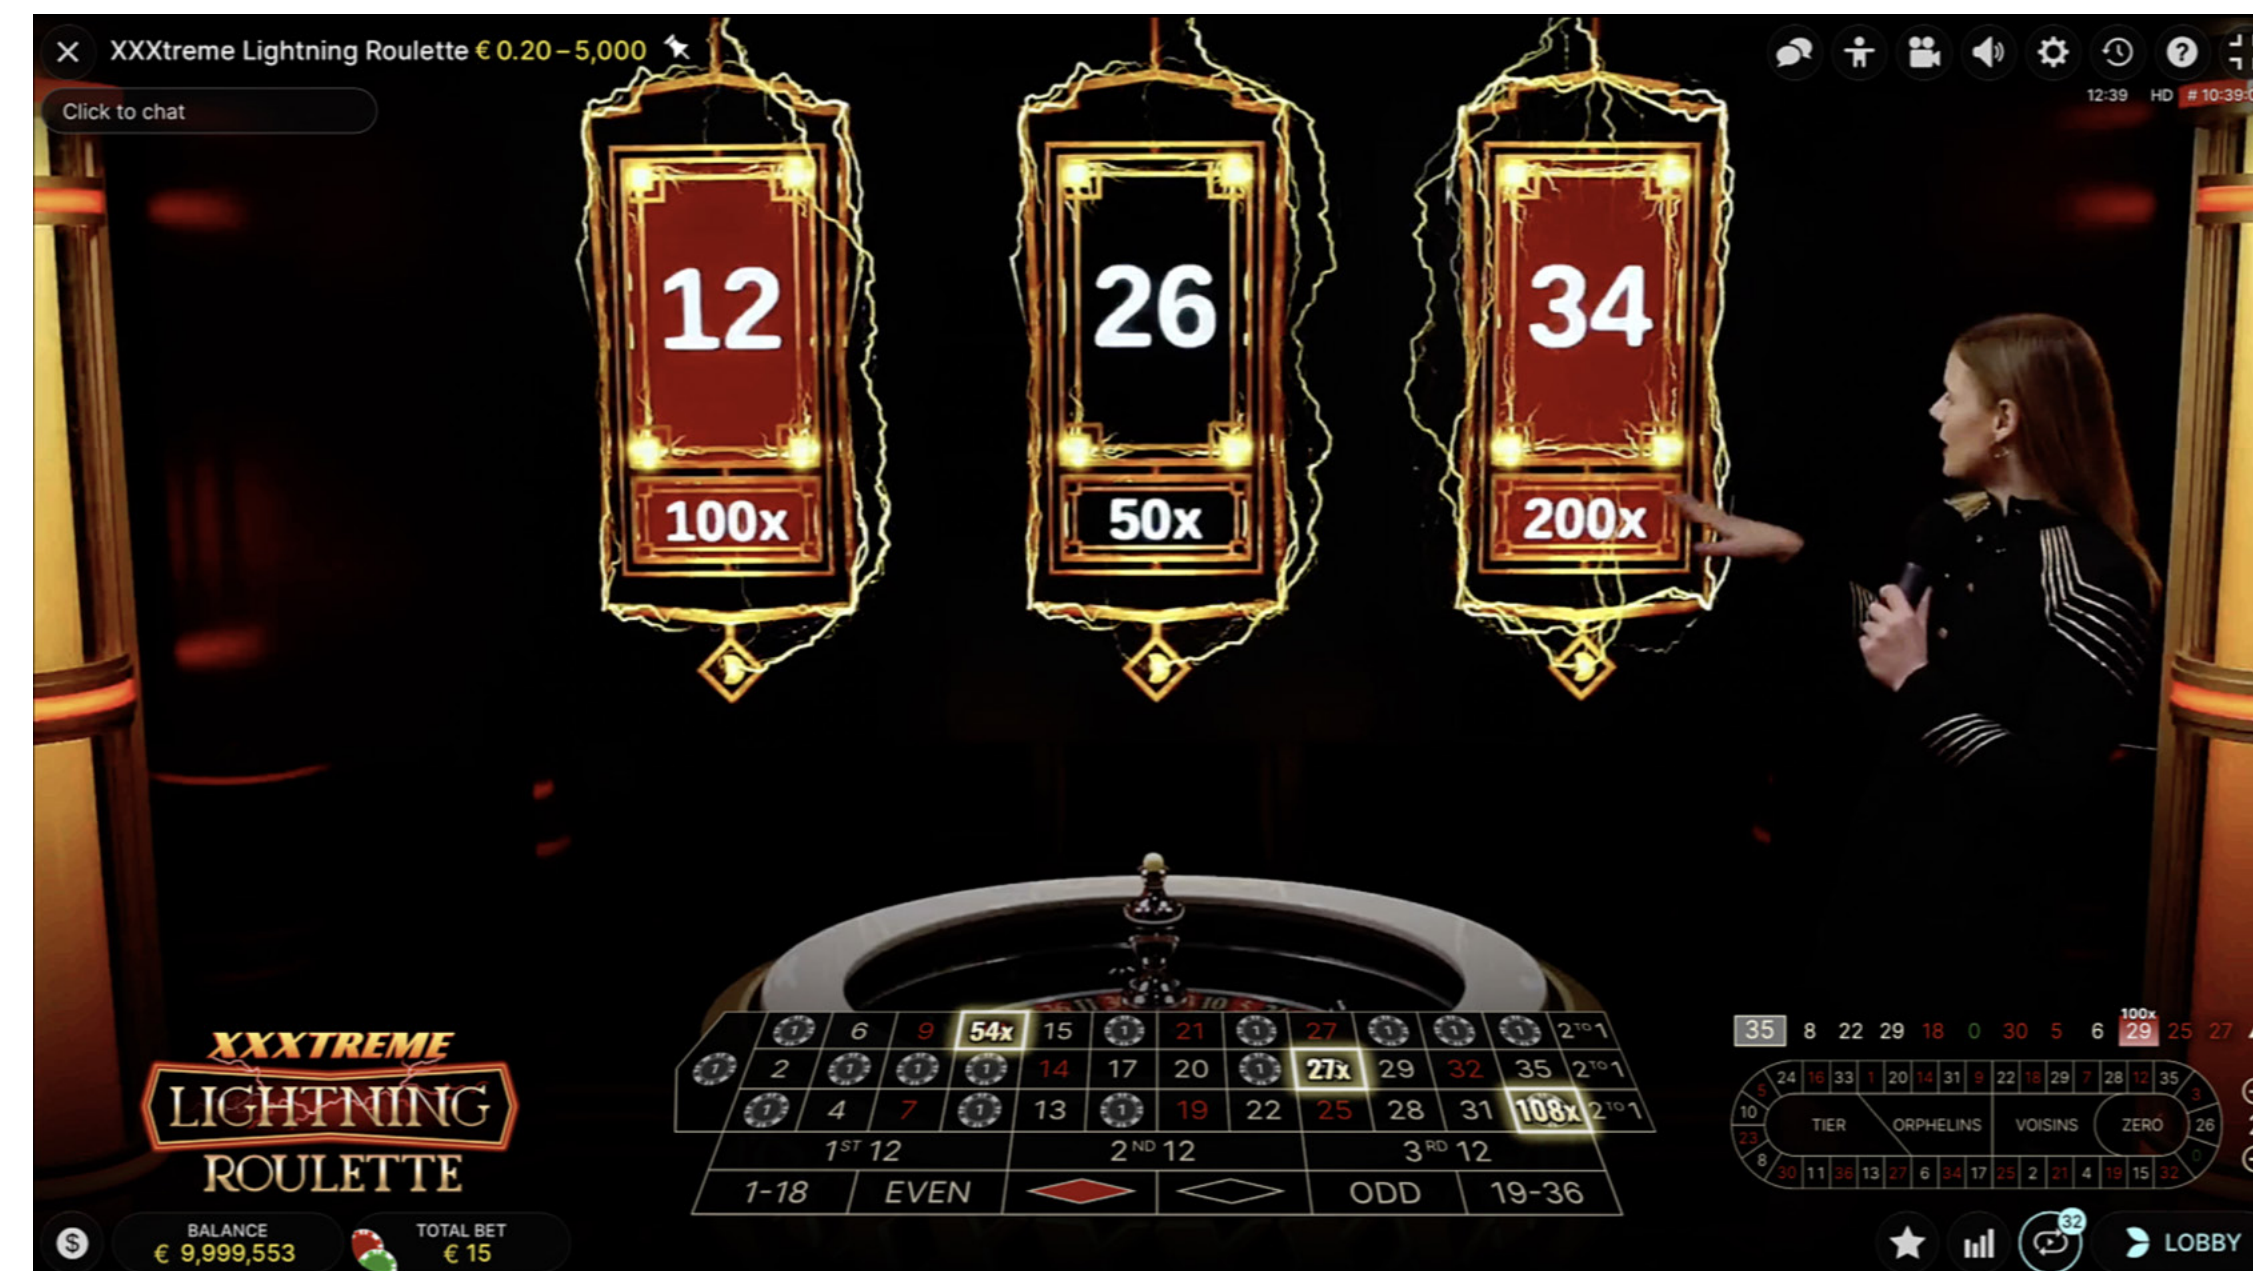

GAME OVERVIEW

HOW TO PLAY

DEVICES

PAYOUTS

MARKETING ASSETS

HOW TO PLAY

The objective of the XXXtreme Lightning Roulette is to predict the number on which the ball will land by placing one or more bets that cover that particular number. The wheel includes the numbers 1-36 plus a single zero.

You can place many different bets on the Roulette table, covering a single number or a certain range of numbers. A Straight Up bet on a Lightning Number or Chain Lightning Number is required to win a multiplied payout. Each type of bet has its own payout rate.

LIGHTNING ROUND

After betting time has expired, the ball is spun automatically within the Auto Roulette wheel, and the game host will pull a lever to initiate the generating of Lightning Numbers.

One to five Lightning Numbers with random Lightning Multipliers (multipliers of 50x, 100x, 150x, 200x, 250x, 300x, 350x, 400x and 500x) are generated and highlighted in yellow in the user interface, as well as in the game show environment.

CHAIN LIGHTNING

Chain Lightning can strike in each game round to further build the suspense. The Chain Lightning can generate up to nine additional Chain Lightning Number bet spots - allowing the Lightning Numbers and Chain Lightning Numbers to make up (but never exceed) to an astonishing ten bet spots in total per game round! The Chain Lightning Numbers and Chain Lightning Multipliers will be highlighted as red in the user interface.