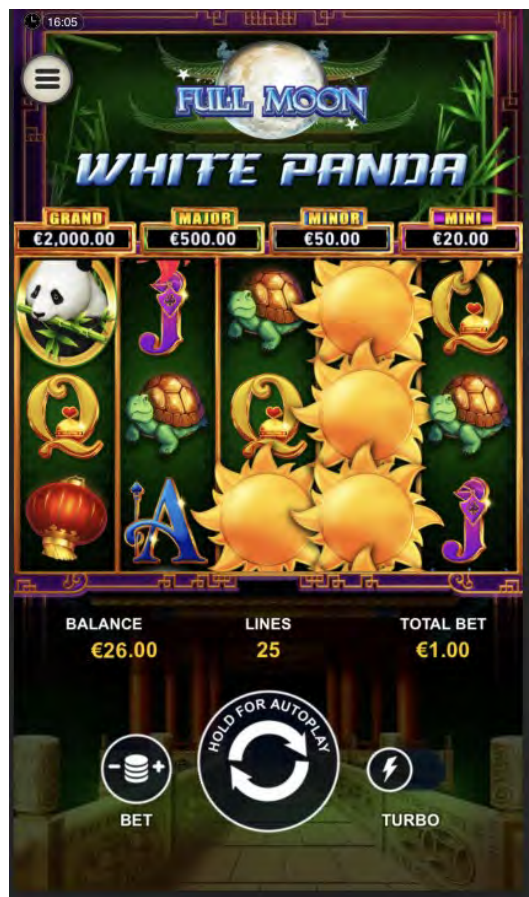

FULL MOON WHITE PANDA

Proprietary and Confidential

Screenshots

Devices

1. Desktop

Main game reels in the desktop user interface

2. Mobile

Main game reels in the mobile user interface

FULL MOON WHITE PANDA

Proprietary and Confidential

Gameplay

1. Splash screen

Splash screen displaying feature the Panda

2. Paytable – Payouts

Paytable page listing the symbol combination payouts

3. Paytable – Payouts