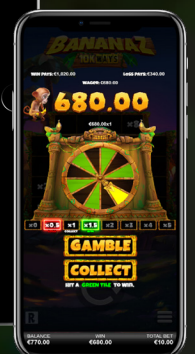

MAX BET: € 25.00 **MIN BET:** € 0.20

MAX EXPOSURE: € 226,502

AVAILABLE ON: MOBILE TABLET DESKTOP

FREE ROUNDS AVAILABLE

PAYTABLE

 <p>Wild MONKEY MIKE substitutes for all symbols except BANANA BUNCH</p> <p>Appears during MIKE GOES BANANAZ and BONUS RESPINS features.</p>	 <p>Bonus Respins are triggered when 4 or more BANANA BUNCH symbols appear.</p>	 <p>6 ~ 50 5 ~ 15 4 ~ 5 3 ~ 2.5 2 ~ 1</p>
 <p>6 ~ 5 5 ~ 2.5 4 ~ 1.5 3 ~ 0.5</p>	 <p>6 ~ 2.5 5 ~ 1.5 4 ~ 0.75 3 ~ 0.25</p>	 <p>6 ~ 2 5 ~ 1 4 ~ 0.5 3 ~ 0.25</p>
 <p>6 ~ 1.2 5 ~ 0.6 4 ~ 0.3 3 ~ 0.2</p>	 <p>6 ~ 1 5 ~ 0.6 4 ~ 0.3 3 ~ 0.15</p>	 <p>6 ~ 0.9 5 ~ 0.5 4 ~ 0.3 3 ~ 0.15</p>
 <p>6 ~ 0.7 5 ~ 0.5 4 ~ 0.25 3 ~ 0.15</p>	 <p>6 ~ 0.6 5 ~ 0.4 4 ~ 0.25 3 ~ 0.1</p>	 <p>6 ~ 0.5 5 ~ 0.4 4 ~ 0.2 3 ~ 0.1</p>

MARKETING TO PLAYERS

KEY SELLING POINTS

- Max Win: 5622.55x total bet
- 10K Ways™: 10,000 WAYS to win
- Win lots of Bonuses and Prizes in the Feature!
- Cascading Wins reactions!
- Fun character themed game.
- Gamble your feature wins.