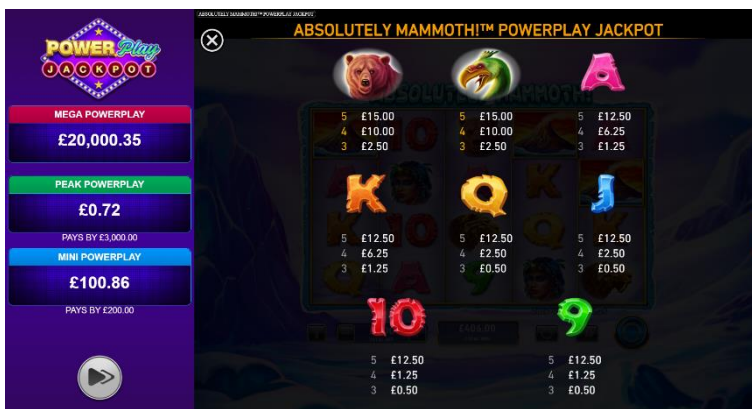

Screenshots

Devices

1. Desktop

Main game reels in the desktop user interface.

2. Mobile

Main game reels in the portrait mobile user interface.

Gameplay

1. Splash Screen

Splash screen of the game.

2. Paytable – WILD, WILD X2, and WILD X3 Symbols

Section of the paytable describing the **WILD**, **WILD X2**, and **WILD X** symbols.

The paytable is scrollable.

3. Paytable – WILD X5 and SCATTER Symbols

Section of the paytable describing **WILD X5** and **SCATTER** symbols.

4. Paytable – High-paying and Low-paying Symbols

Section of the paytable listing the high-paying and low-paying symbols and their payouts.