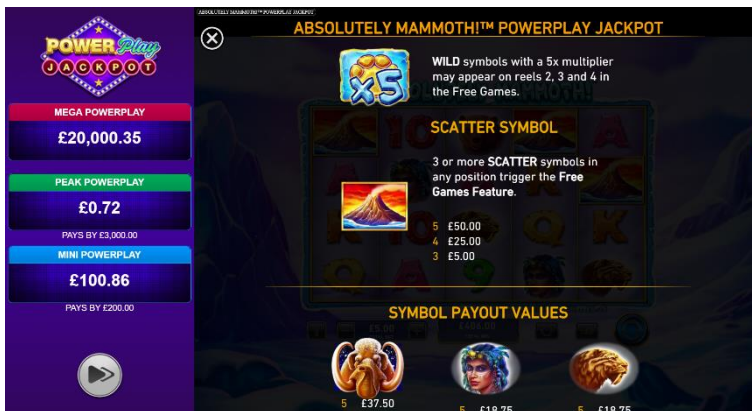

Screenshots

Devices

1. Desktop

Main game reels in the desktop user interface.

2. Mobile

Main game reels in the portrait mobile user interface.

Gameplay

1. Splash Screen

Splash screen of the game.

2. Paytable – WILD, WILD X2, and WILD X3 Symbols

Section of the paytable describing the **WILD**, **WILD X2**, and **WILD X** symbols.

The paytable is scrollable.

3. Paytable – WILD X5 and SCATTER Symbols