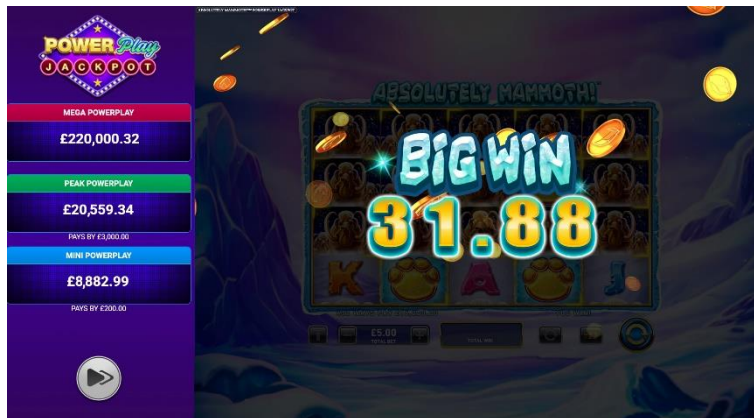

11. Free Games Feature

During **Free Games**, all the **WILD** symbols appearing on reels 2, 3 and 4 are **multiplier WILDS**. These multipliers will be applied to all **WILD** wins.

12. Free Games Feature Retrigger

Win splash that appears when **Free Games** end.

14. Win Splash – Big Win

Win splash that appears when a **BIG WIN** is triggered.

Document Version History

Version	Date	Author	Change Description
1.0	12/04/2021	Kateryna Venger	Initial version.
1.1	12/04/2021	Daniel Wilby	Math data update