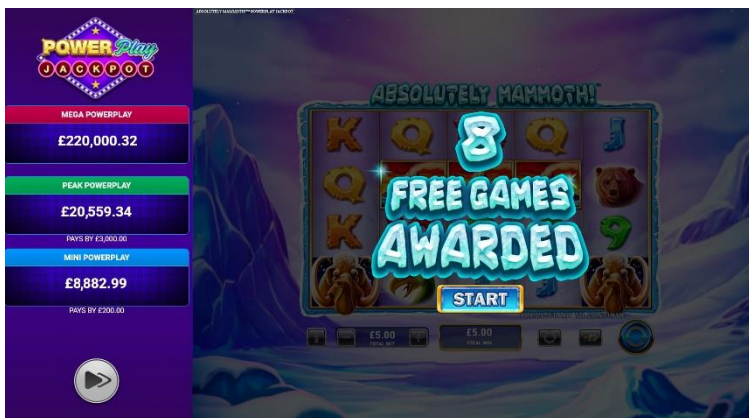

ABSOLUTELY MAMMOTH!

MEGA POWERPLAY: £20,000.61

PEAK POWERPLAY: £0.96

MINI POWERPLAY: £101.49

£5.00 TOTAL BET

8. Mammoth Stampede Feature

During the feature, mammoths will run over reels 2, 3, 4 or 5 leaving behind between 1 and 16 **WILD** symbols. When the spin stops, these **WILD** symbols will be evaluated as part of ways wins.

9. Free Games Feature Trigger

When 3 or more **SCATTER** symbols simultaneously land on the reels, the **Free Games Feature** is triggered.

10. Free Games Feature Pop-up

Pop-up window explaining that 8 **Free Games** have been awarded to the player.