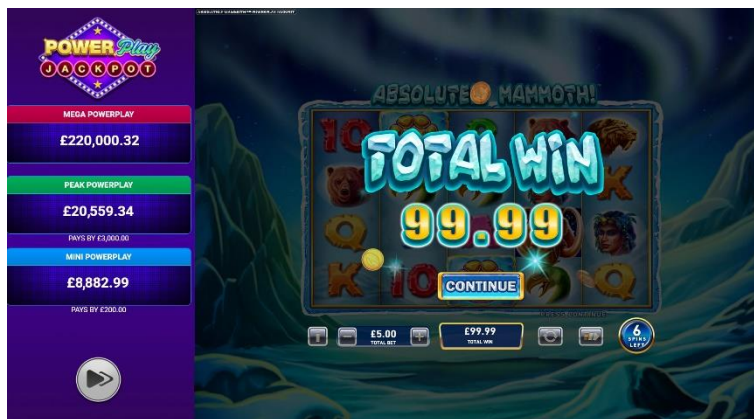

13. Win Splash – Total Win

Win splash that appears when **Free Games** end.