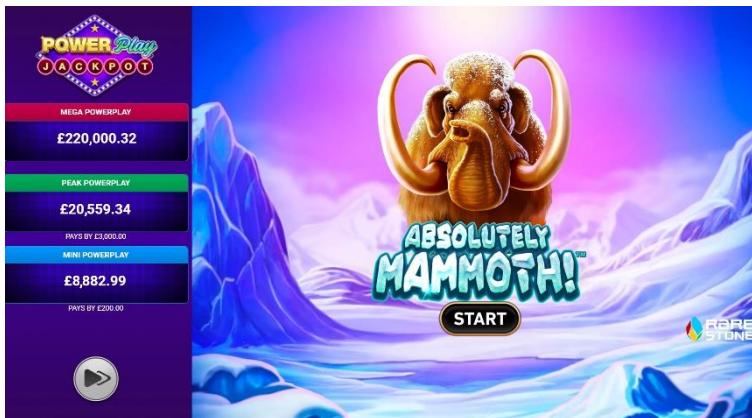

Screenshots

Devices

1. Desktop

Main game reels in the desktop user interface.

2. Mobile

Main game reels in the portrait mobile user interface.

Gameplay

1. Splash Screen

Splash screen of the game.

2. Paytable – WILD, WILD X2, and WILD X3 Symbols

Section of the paytable describing the **WILD**, **WILD X2**, and **WILD X** symbols.

The paytable is scrollable.

3. Paytable – WILD X5 and SCATTER Symbols