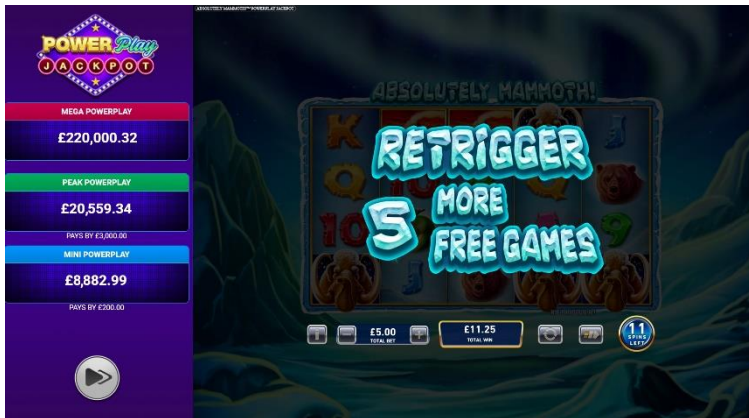

9. Free Games Feature Trigger

When 3 or more **SCATTER** symbols simultaneously land on the reels, the **Free Games Feature** is triggered.

10. Free Games Feature Pop-up

Pop-up window explaining that 8 **Free Games** have been awarded to the player.

11. Free Games Feature

During **Free Games**, all the **WILD** symbols appearing on reels 2, 3 and 4 are **multiplier WILDS**. These multipliers will be applied to all **WILD** wins.

12. Free Games Feature Retrigger