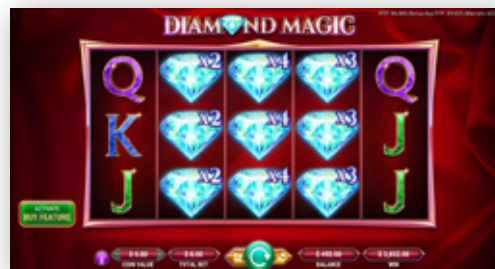

Game features

WILDS

Wilds have a win multiplier of up to 5x and substitute for all symbols.

Multipliers that fall on the same payline are summed up.

EXPANDING MULTIPLE WILDS

When the Wild symbols land on reels 2, 3, or 4, they expand over the entire reel and trigger a Respin.

RESPIN

During a Respin, the reels with the Wild symbols stay still, while all the other reels spin again.

BUY FEATURE

Diamond Magic offers players a Buy Feature that they can use to buy Expanding Wilds with Respins.

The cost of the Buy Feature is 30x the bet.

Press the 'Activate Buy Feature Button' that is located to the left of the reels to activate the feature. Clicking the confirm button deducts the displayed cost from the cash balance and triggers the selected feature. The Buy Feature remains active until the player deactivates it. To deactivate the feature, the player must select the red 'Deactivate Buy Feature' button to the left of the reels.

GAMBLE FEATURE

Press the gamble button to gamble any win, then select the red or black card. The win is doubled if the correct choice is made. Winnings can be gambled up to 5 times.

The Gamble Feature can be enabled or disabled in the Settings menu. If the Gamble Feature is enabled, press the spin button to collect a win and spin again. Alternatively, press the 'Collect' button to only collect a win.

The Gamble Feature may be disabled in some jurisdictions.