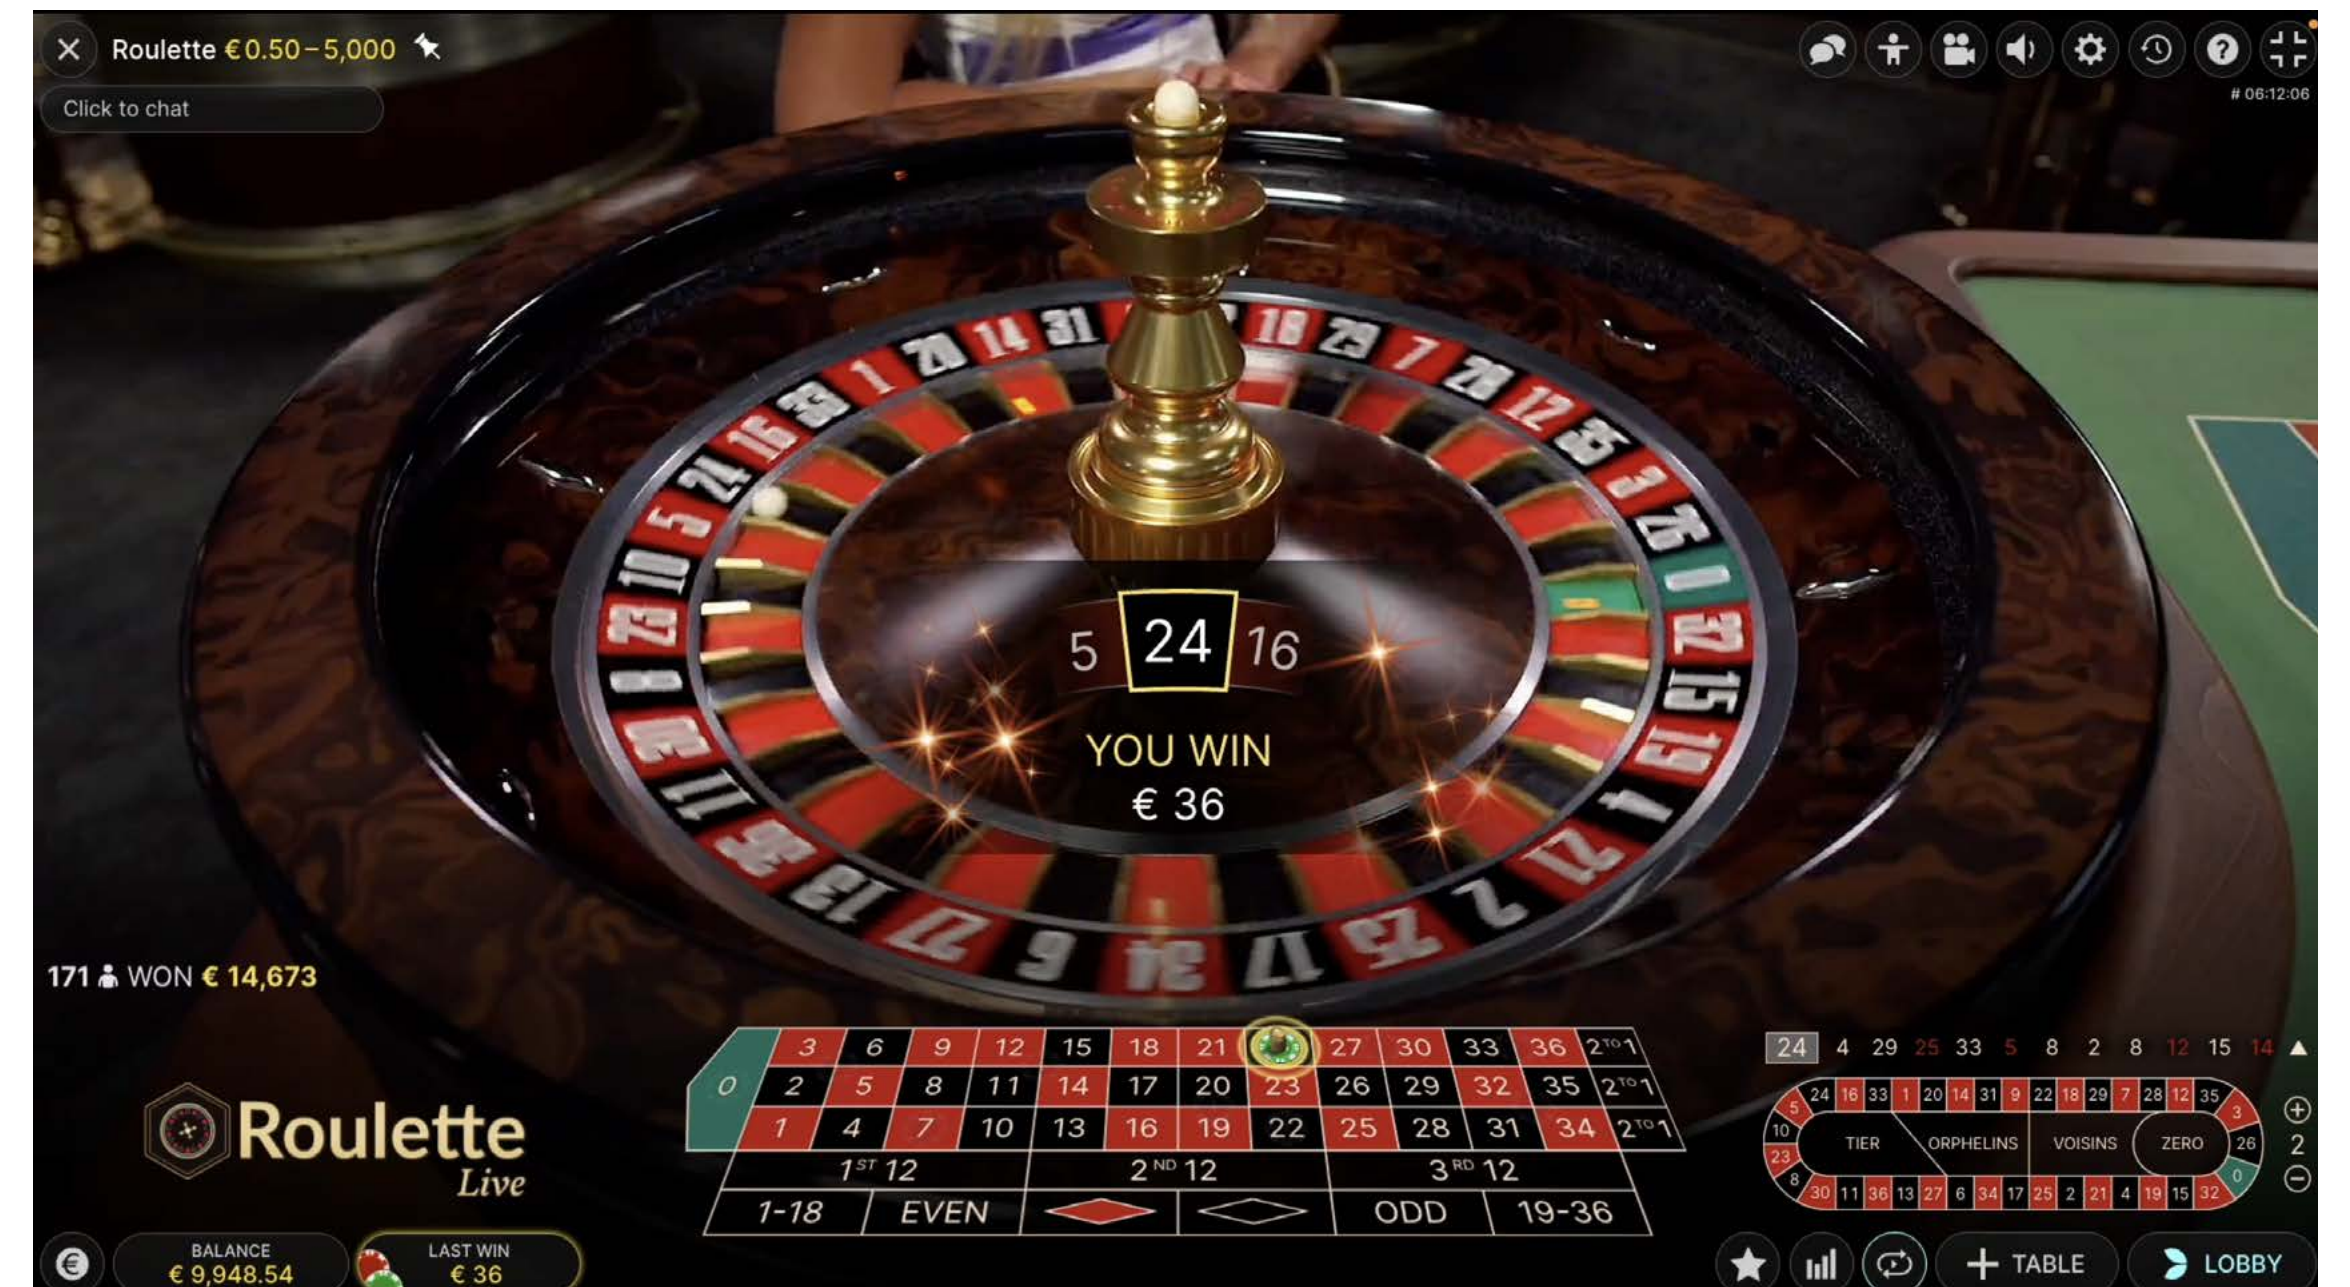

You can place many different kinds of bets on the Roulette table. Bets can cover a single number or a certain range of numbers, each type of bet has its own payout rate.

Bets made on the numbered spaces on the betting area, or on the lines between them, are called inside bets, while bets made on the special boxes below and to the side of the main grid of numbers are called outside bets. A Straight Up bet or a Split bet are examples of inside bets, bets on Red/Black or Even/Odd are examples of outside bets.

Roulette

GAME OVERVIEW

VARIANTS

HOW TO PLAY

INSTANT ROULETTE

FIRST PERSON ROULETTE

DEVICES

PAYOUTS

MARKETING ASSETS

After the betting time has expired, the ball is spun within the Roulette wheel. The ball will eventually come to rest in one of the numbered pockets. You win if you have placed a bet that covers that particular number.

Neighbour bets are placed on a special oval or racetrack-shaped betting area that allows you to more easily place neighbour bets and other special bets. Each bet covers a different set of numbers and offers different payout odds. Bet spots will be highlighted on the betting grid when placing neighbour bets.