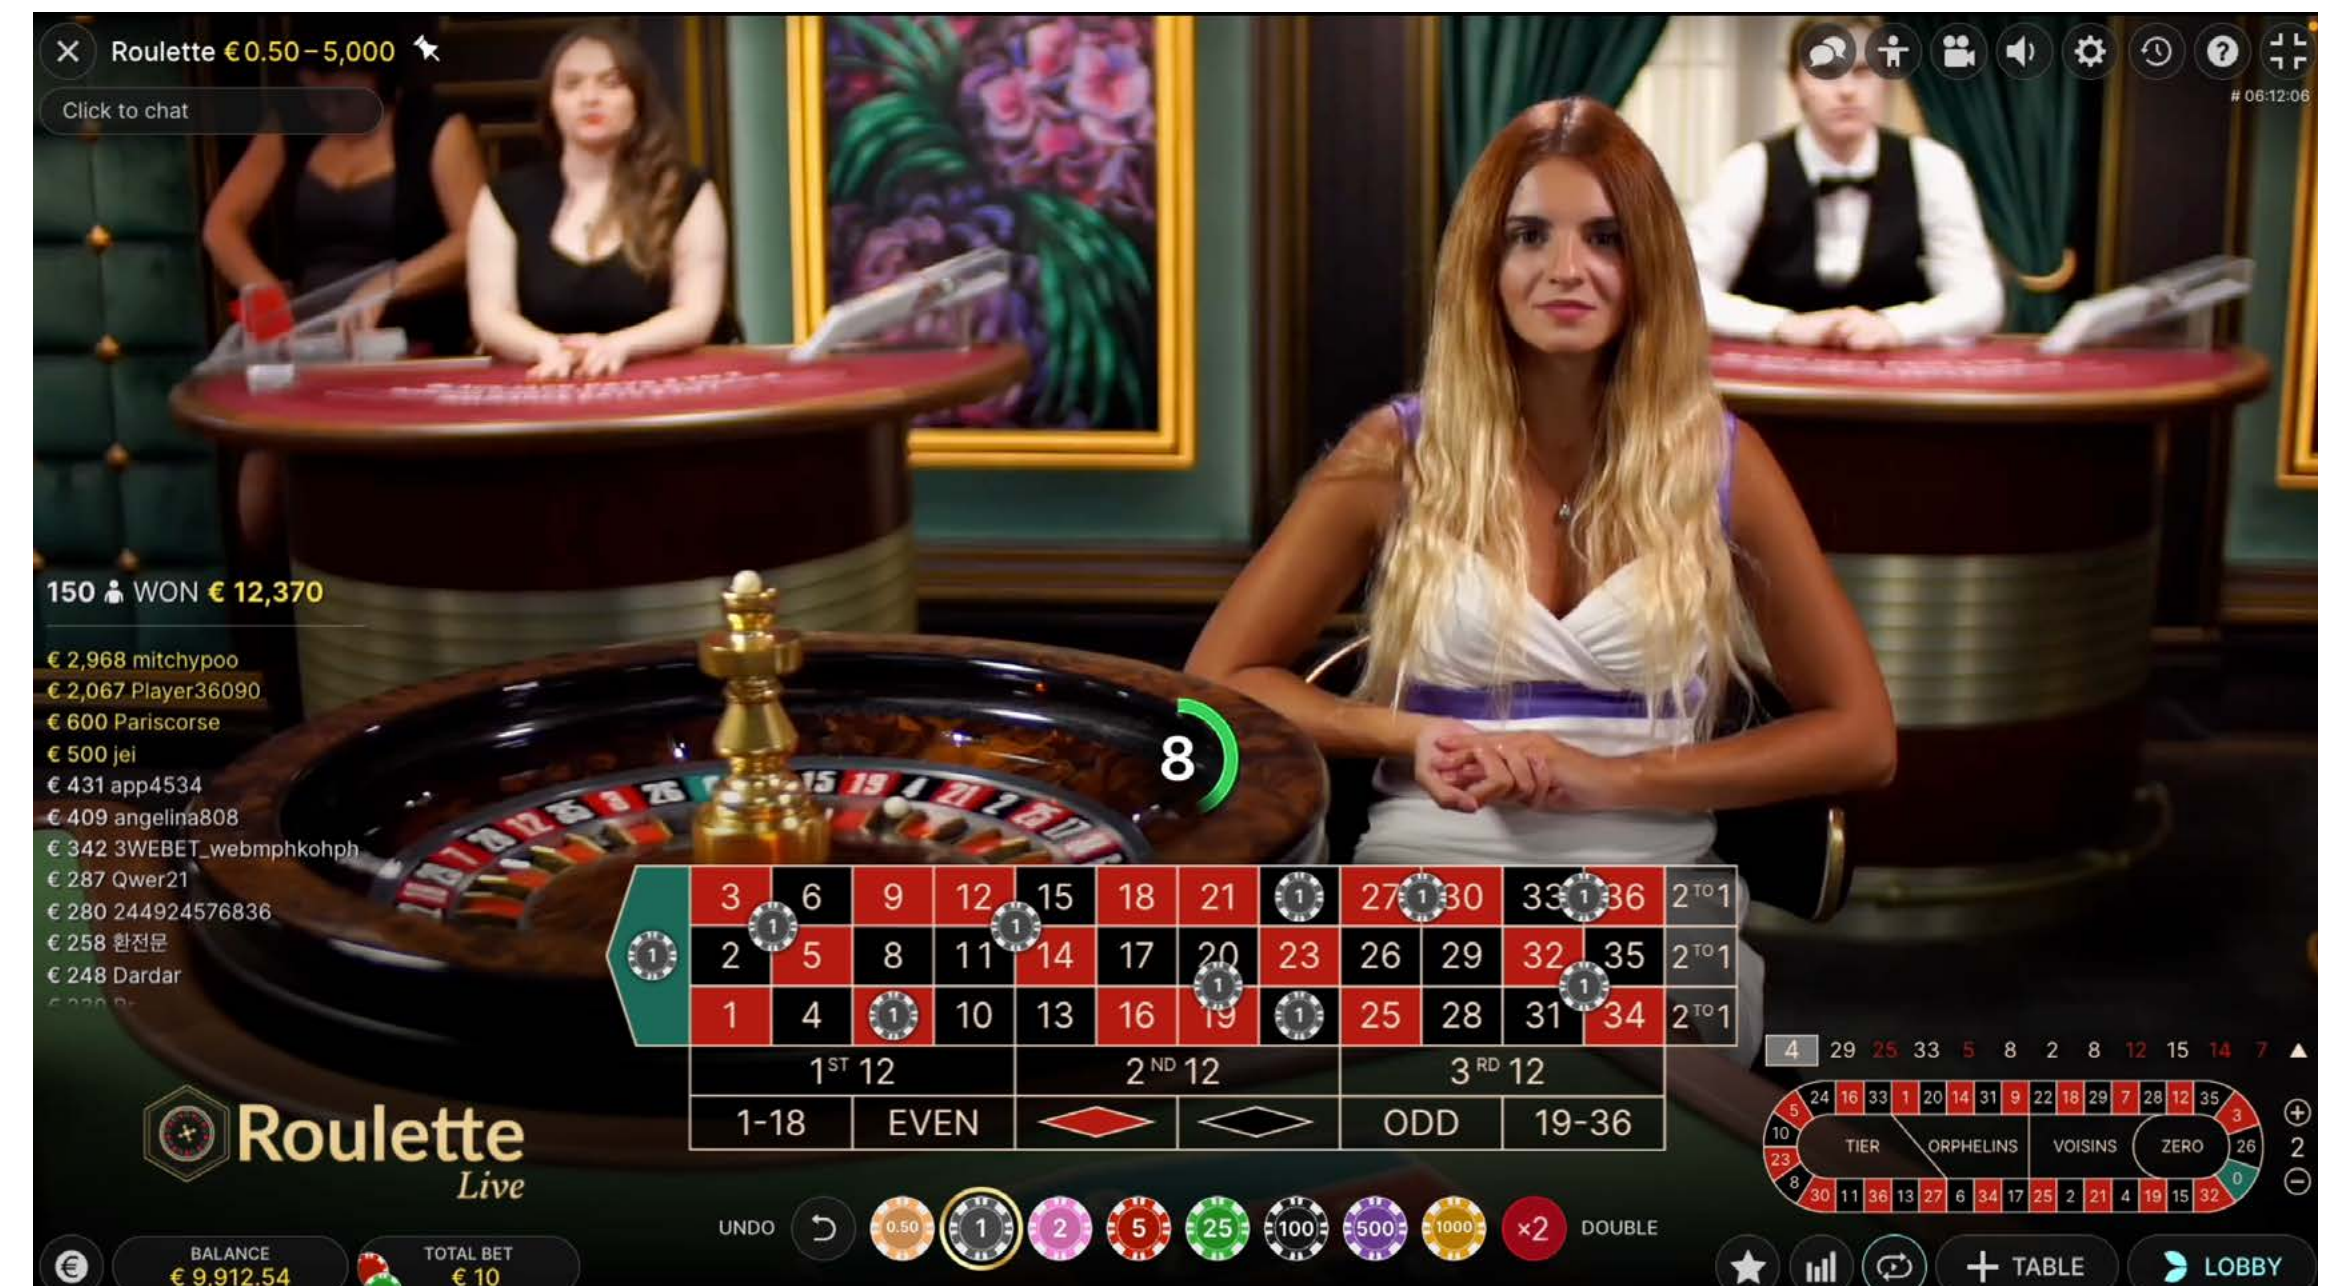

DEVICES

PAYOUTS

MARKETING ASSETS

HOW TO PLAY

The objective of Roulette is to predict the number on which the ball will land by placing one or more bets that cover that particular number. The wheel in European and French Roulette includes the numbers 1-16 plus a single 0 (zero).

You can place many different kinds of bets on the Roulette table. Bets can cover a single number or a certain range of numbers, each type of bet has its own payout rate.

Bets made on the numbered spaces on the betting area, or on the lines between them, are called inside bets, while bets made on the special boxes below and to the side of the main grid of numbers are called outside bets. A Straight Up bet or a Split bet are examples of inside bets, bets on Red/Black or Even/Odd are examples of outside bets.