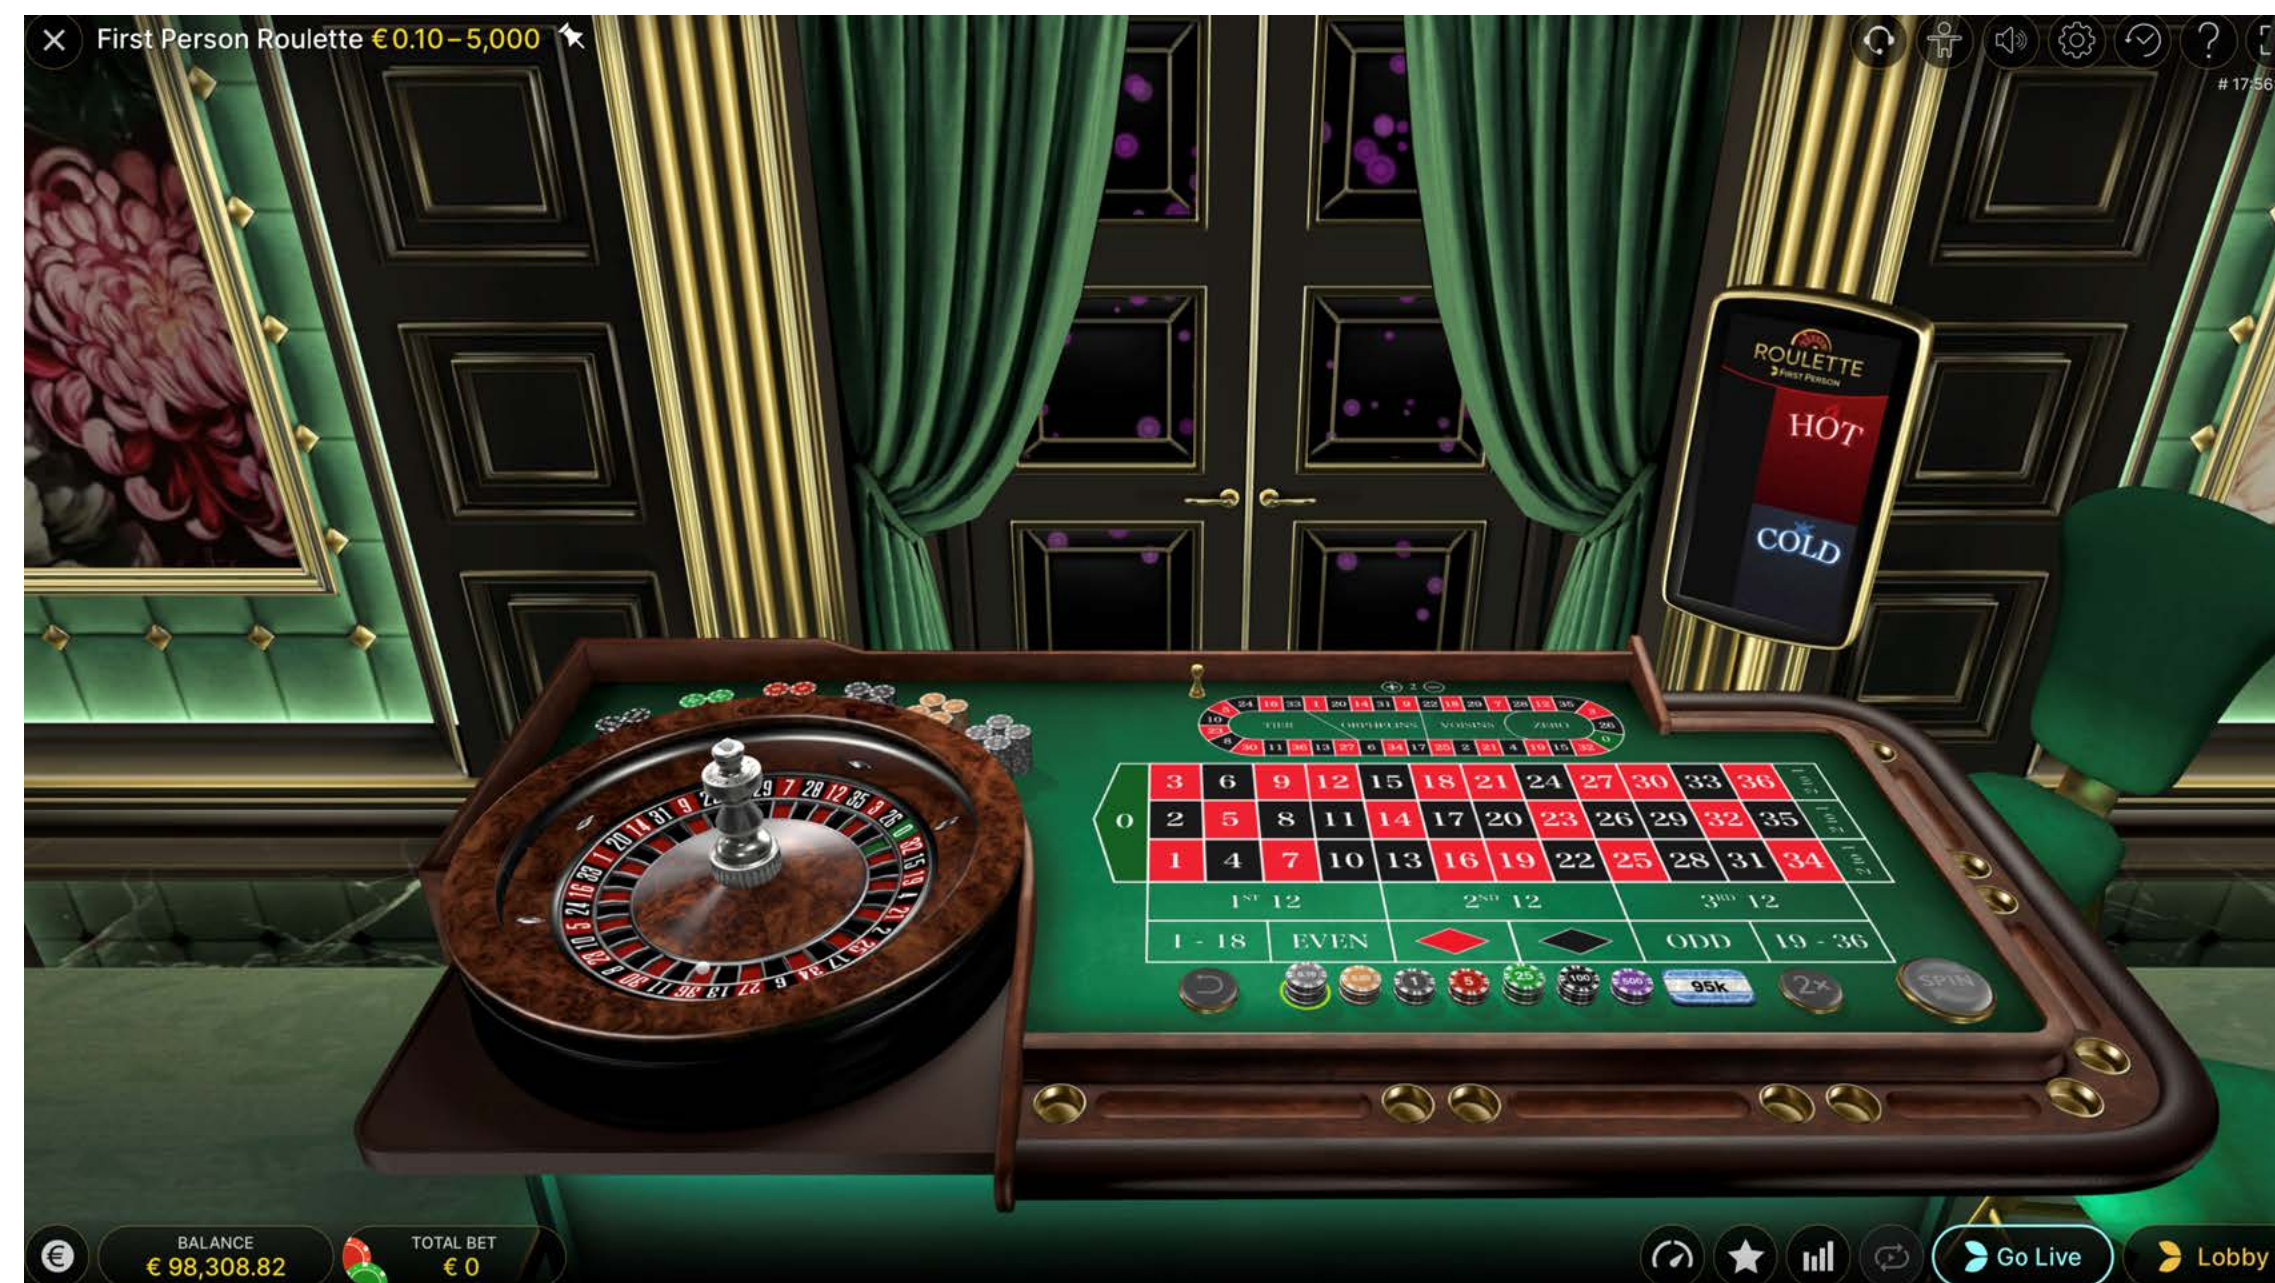

ROULETTE

FIRST PERSON

GAME OVERVIEW

VARIANTS

HOW TO PLAY

INSTANT ROULETTE

FIRST PERSON ROULETTE

DEVICES

PAYOUTS

MARKETING ASSETS

FIRST PERSON ROULETTE

Evolution First Person Roulette is a unique world-class Random Number Generator (RNG) based Roulette game. First Person Roulette is a superior version of classic single zero Roulette. With a true to life chip stack that matches the player's available balance at the player's fingertips, it's easy to be immersed in the game.

Bets are placed from the player's chip stack which is shown in 3D and updates to reflect the player's actual balance.

REBET & SPIN FOR A FASTER GAME

After placing the bets, click the 'SPIN' button to start the spin of the ball. As soon as the result of each spin is shown, two buttons appear on-screen.

'REBET & SPIN' repeats the bet the player made in the previous round and immediately spins the wheel. '2x DOUBLE & SPIN' doubles the bet the player made in the previous round and immediately spins the wheel.

FIRST PERSON AMERICAN ROULETTE

Also available as First Person American Roulette, this is the most authentic version of the classic double-zero American Roulette, offering all the usual American Roulette bets

The unique 'GO LIVE' button, is a powerful cross-selling tool that allows Evolution licensees to easily introduce RNG players to the thrill of Live Casino.