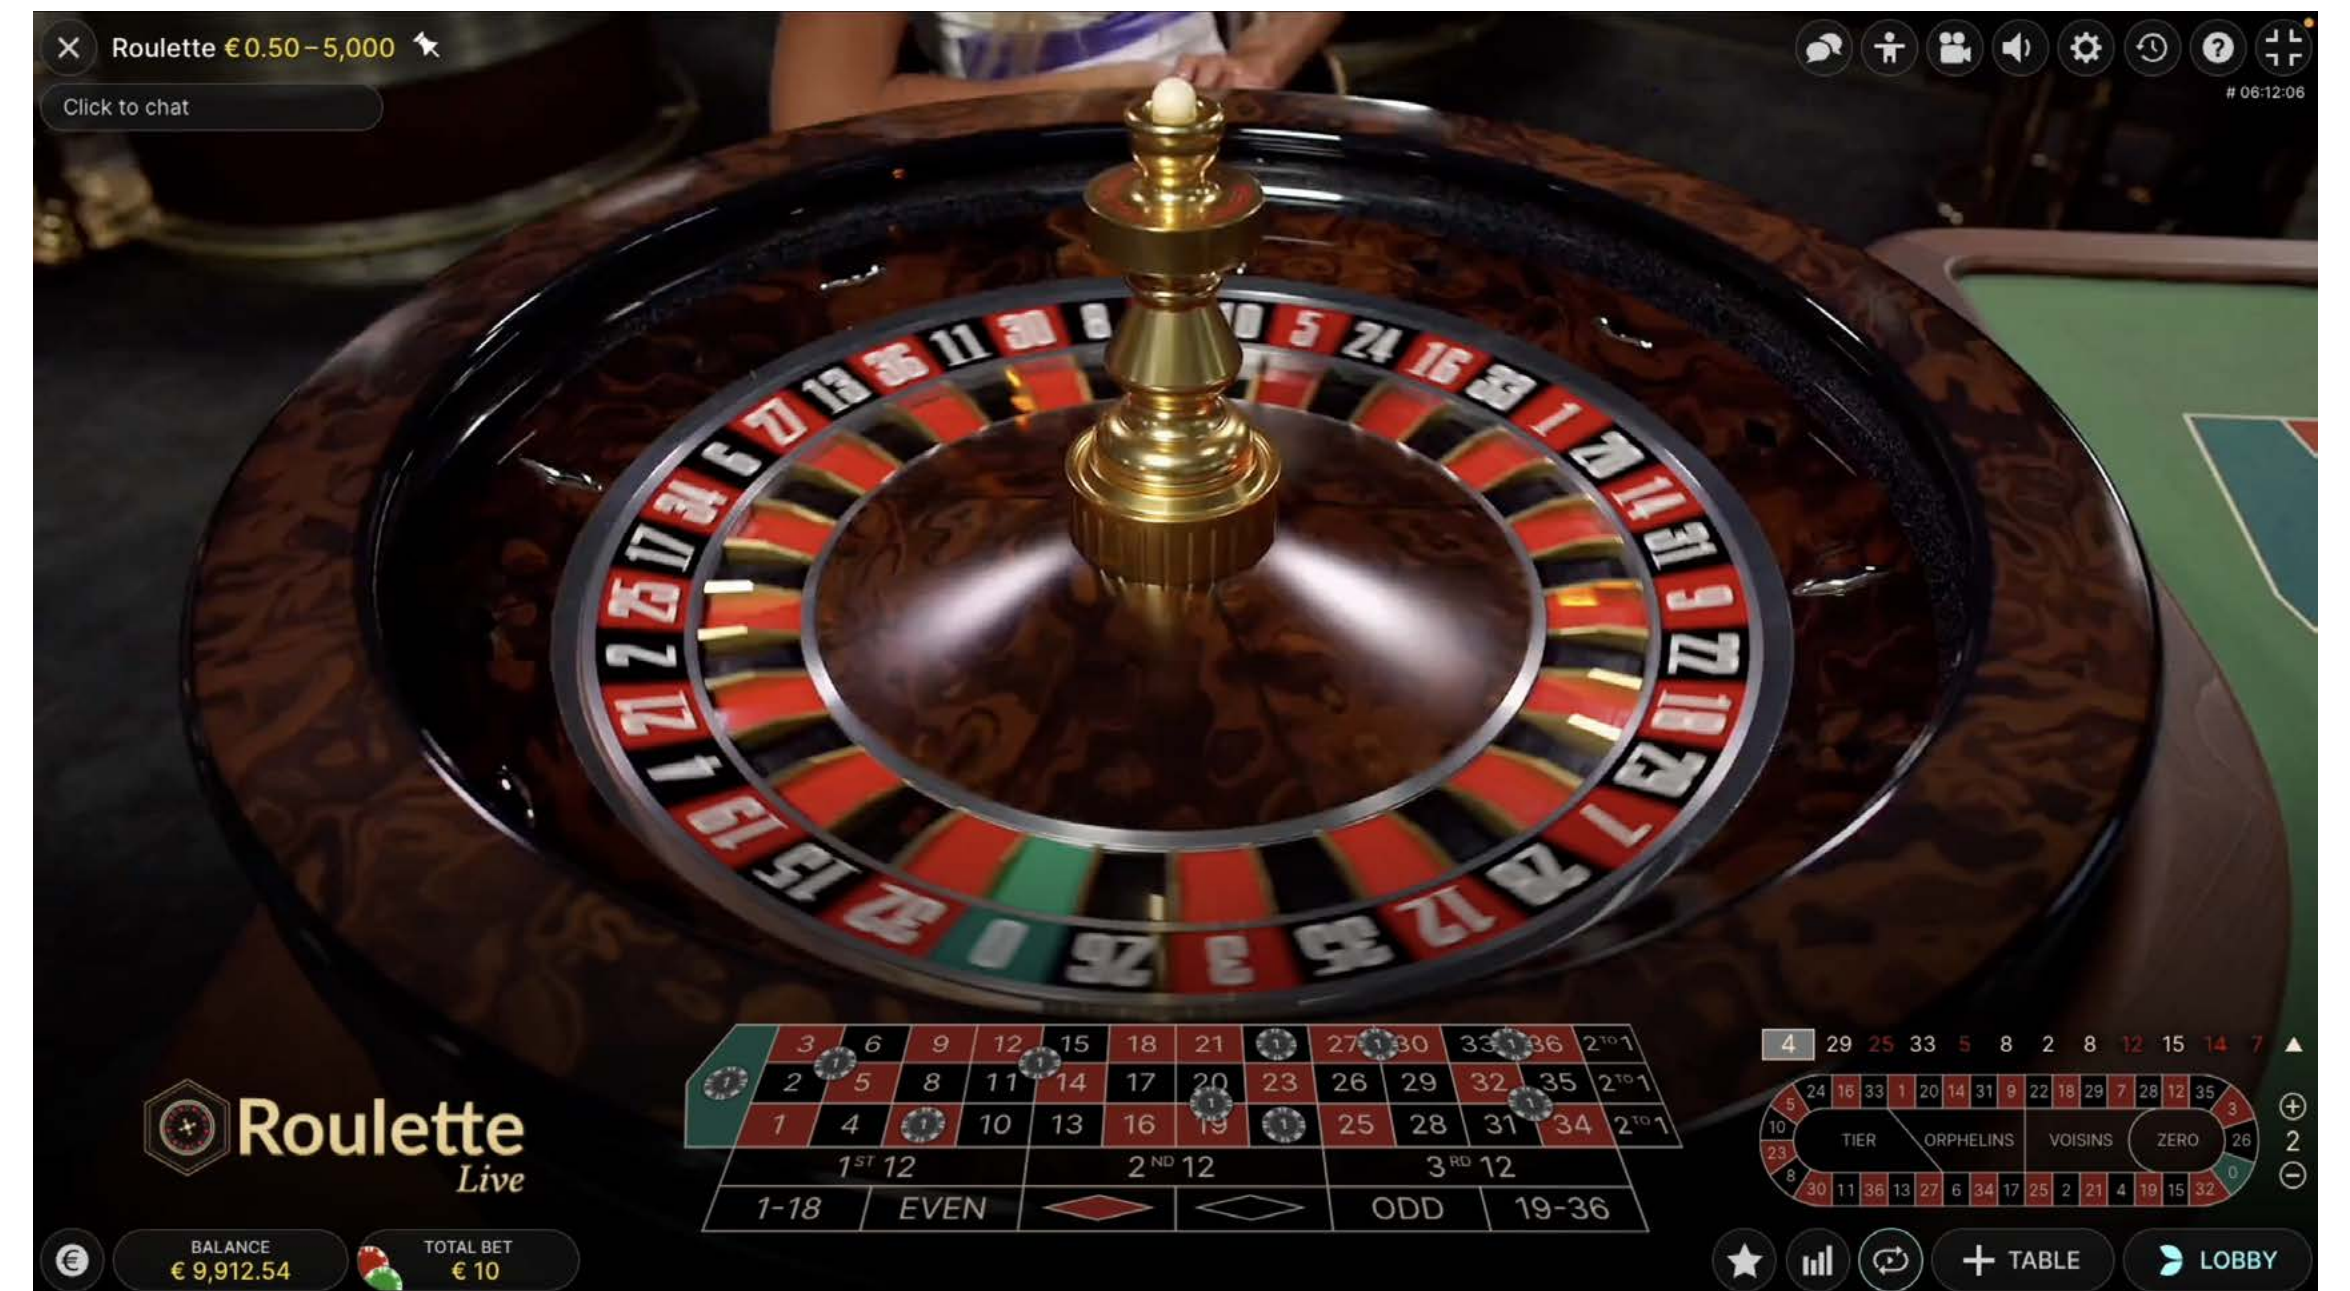

You can place many different kinds of bets on the Roulette table. Bets can cover a single number or a certain range of numbers, each type of bet has its own payout rate.

Bets made on the numbered spaces on the betting area, or on the lines between them, are called inside bets, while bets made on the special boxes below and to the side of the main grid of numbers are called outside bets. A Straight Up bet or a Split bet are examples of inside bets, bets on Red/Black or Even/Odd are examples of outside bets.

Roulette

GAME OVERVIEW

VARIANTS

HOW TO PLAY

INSTANT ROULETTE

FIRST PERSON ROULETTE

DEVICES

PAYOUTS

MARKETING ASSETS

After the betting time has expired, the ball is spun within the Roulette wheel. The ball will eventually come to rest in one of the numbered pockets. You win if you have placed a bet that covers that particular number.

Neighbour bets are placed on a special oval or racetrack-shaped betting area that allows you to more easily place neighbour bets and other special bets. Each bet covers a different set of numbers and offers different payout odds. Bet spots will be highlighted on the betting grid when placing neighbour bets.