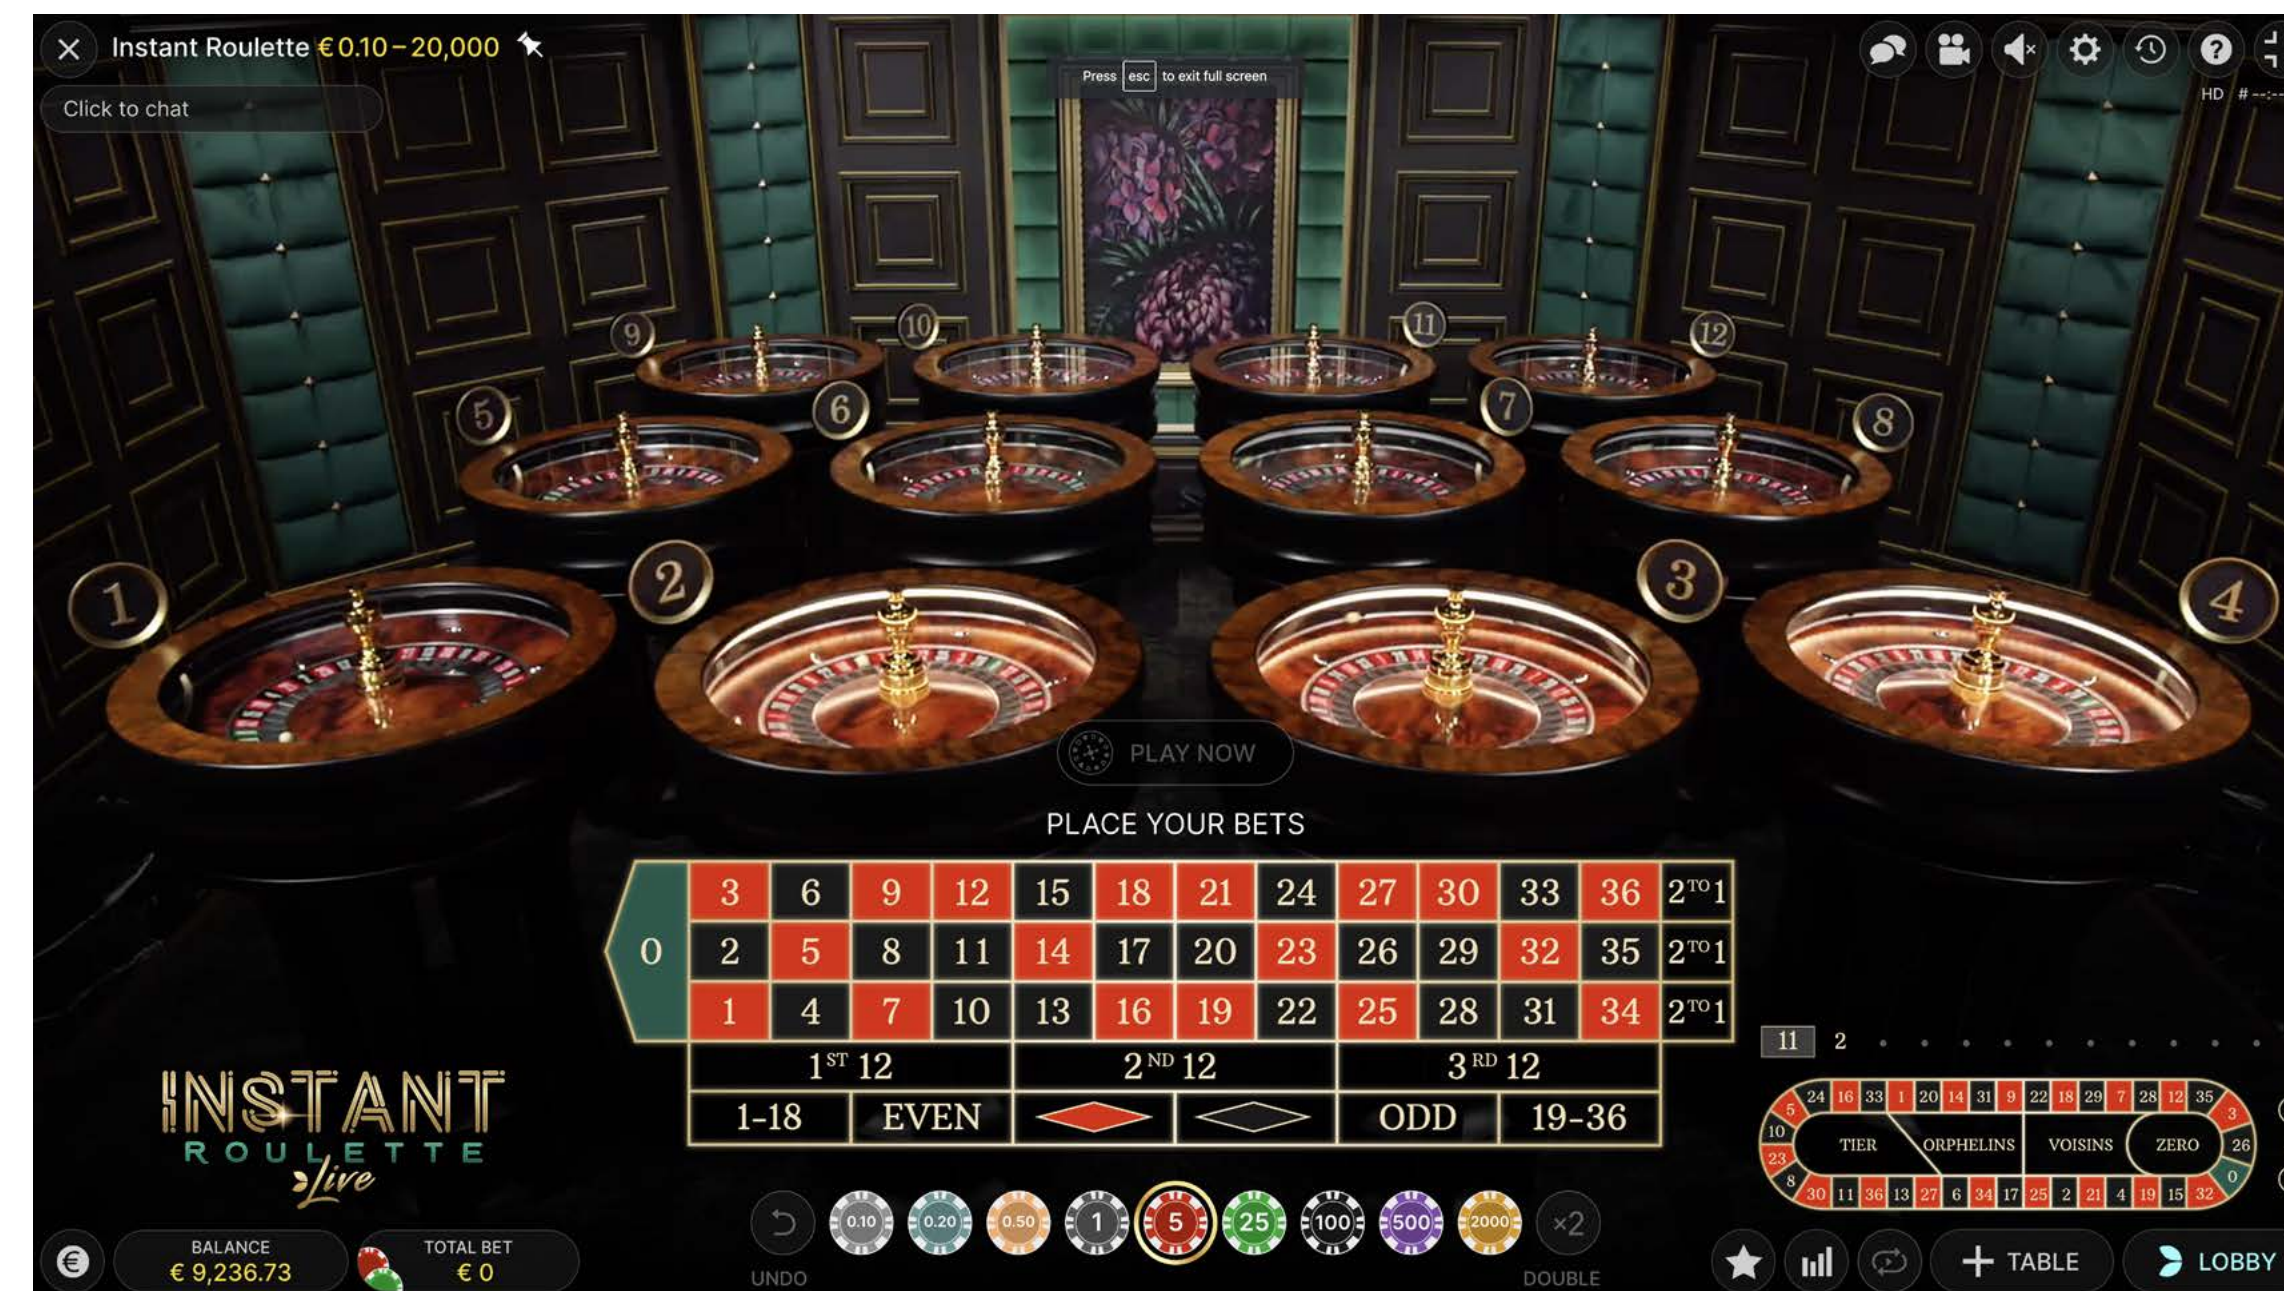

NEIGHBOUR BETS

Click on a number to place a bet that covers a set of numbers. You can change the number of neighbours to select.

INSTANT ROULETTE Live

GAME OVERVIEW

VARIANTS

HOW TO PLAY

INSTANT ROULETTE

FIRST PERSON ROULETTE

DEVICES

PAYOUTS

MARKETING ASSETS

INSTANT ROULETTE

The world's fastest Live Roulette is played with 12 individual and synchronised Auto Roulette wheels to meet the players' need for near instant results!

The 12 numbered live single zero Roulette wheels spin almost constantly. The balls are dropping one after the other in the different wheels after a short pause following the drop of the ball into the previous wheel.

UNLIMITED BETTING TIME

You have unlimited time to place your bets so you can play at your own pace. After you have placed your bets, simply click the 'PLAY NOW' button to start the game round. The wheel closest to the next drop of the ball is then automatically selected as the wheel on which you are betting for this game round.

The ball will eventually come to rest in one of the numbered pockets within that wheel. You win if you have placed a bet that covers that particular number.

If you prefer a faster pace just click 'REBET' and then 'PLAY NOW' button to start the next round immediately with the same bet or use Autoplay to place the same bet automatically.