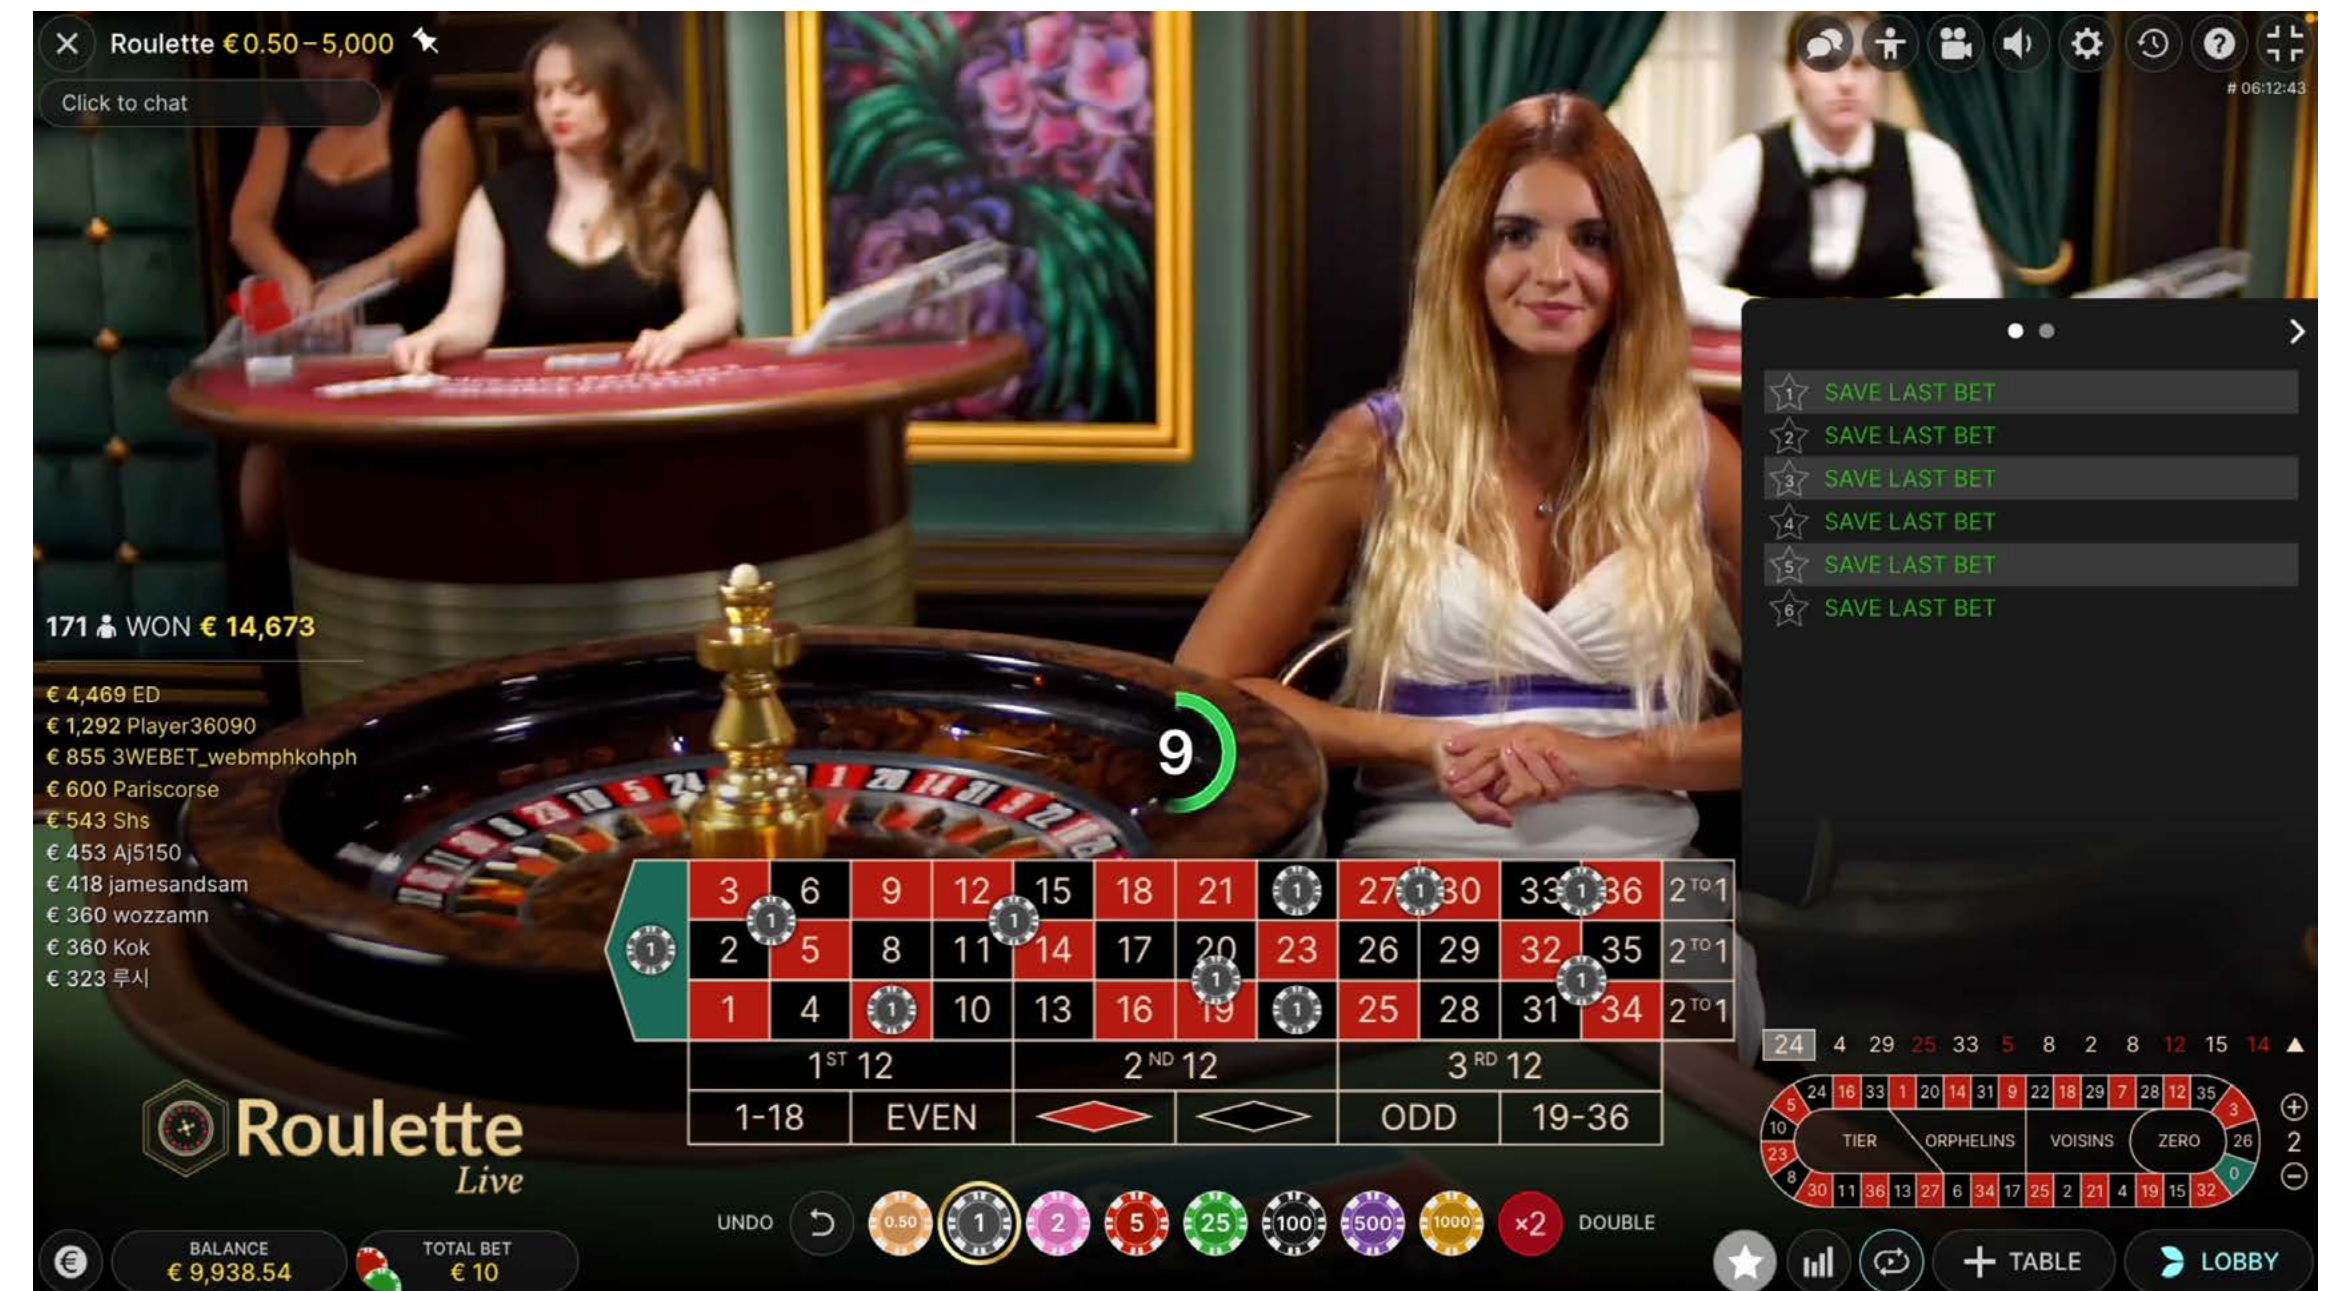

Neighbour bets are placed on a special oval or racetrack-shaped betting area that allows you to more easily place neighbour bets and other special bets. Each bet covers a different set of numbers and offers different payout odds. Bet spots will be highlighted on the betting grid when placing neighbour bets.

MARKETING ASSETS

FEATURES

FAVOURITE BETS

You can save your favourite bets, so they are easily accessible for future rounds on any Roulette table. Favourite bets allow you to save a preferred bet or a combination of different types of bets. You can save and edit a list of up to 15 of your favourite bets under different names.

Under the second tab in favourite bets, you can more easily place the 'Finale en plein' and 'Finale a cheval' special bets.

TABLE VIEW

You can choose your view of the game by clicking on the 'View' button (movie camera icon) in the toolbar. Choose between Immersive view, Classic view and 3D view. Most Roulette games offer a choice of all three views, while Double Ball Roulette offers Immersive view and Classic view.