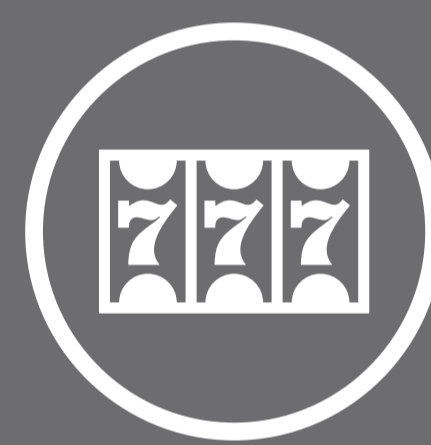

LINES
25

MIN BET
0.20

MAX BET
25.00

WIN UP TO
250,000.00

FEATURED
**FREE SPINS
TREASURE PICK
EPIC STRIKE**

TREASURE PICK

The feature can be triggered on any spin, where at least one Golden Coin symbol lands. When the feature is triggered, the game transitions to Treasure Pick feature screen. The scene has 15 items (represented by treasure chests), triggering Golden Coin symbols are already revealed. Out of 15 items on the screen 10 are Golden Coin symbols and 5 are Silver Coin symbols. Revealing Silver Coin symbol ends the feature. The award of the feature is relevant prize depending on how many symbols (Golden Coin symbols + 1 Silver Coin symbols) were revealed.