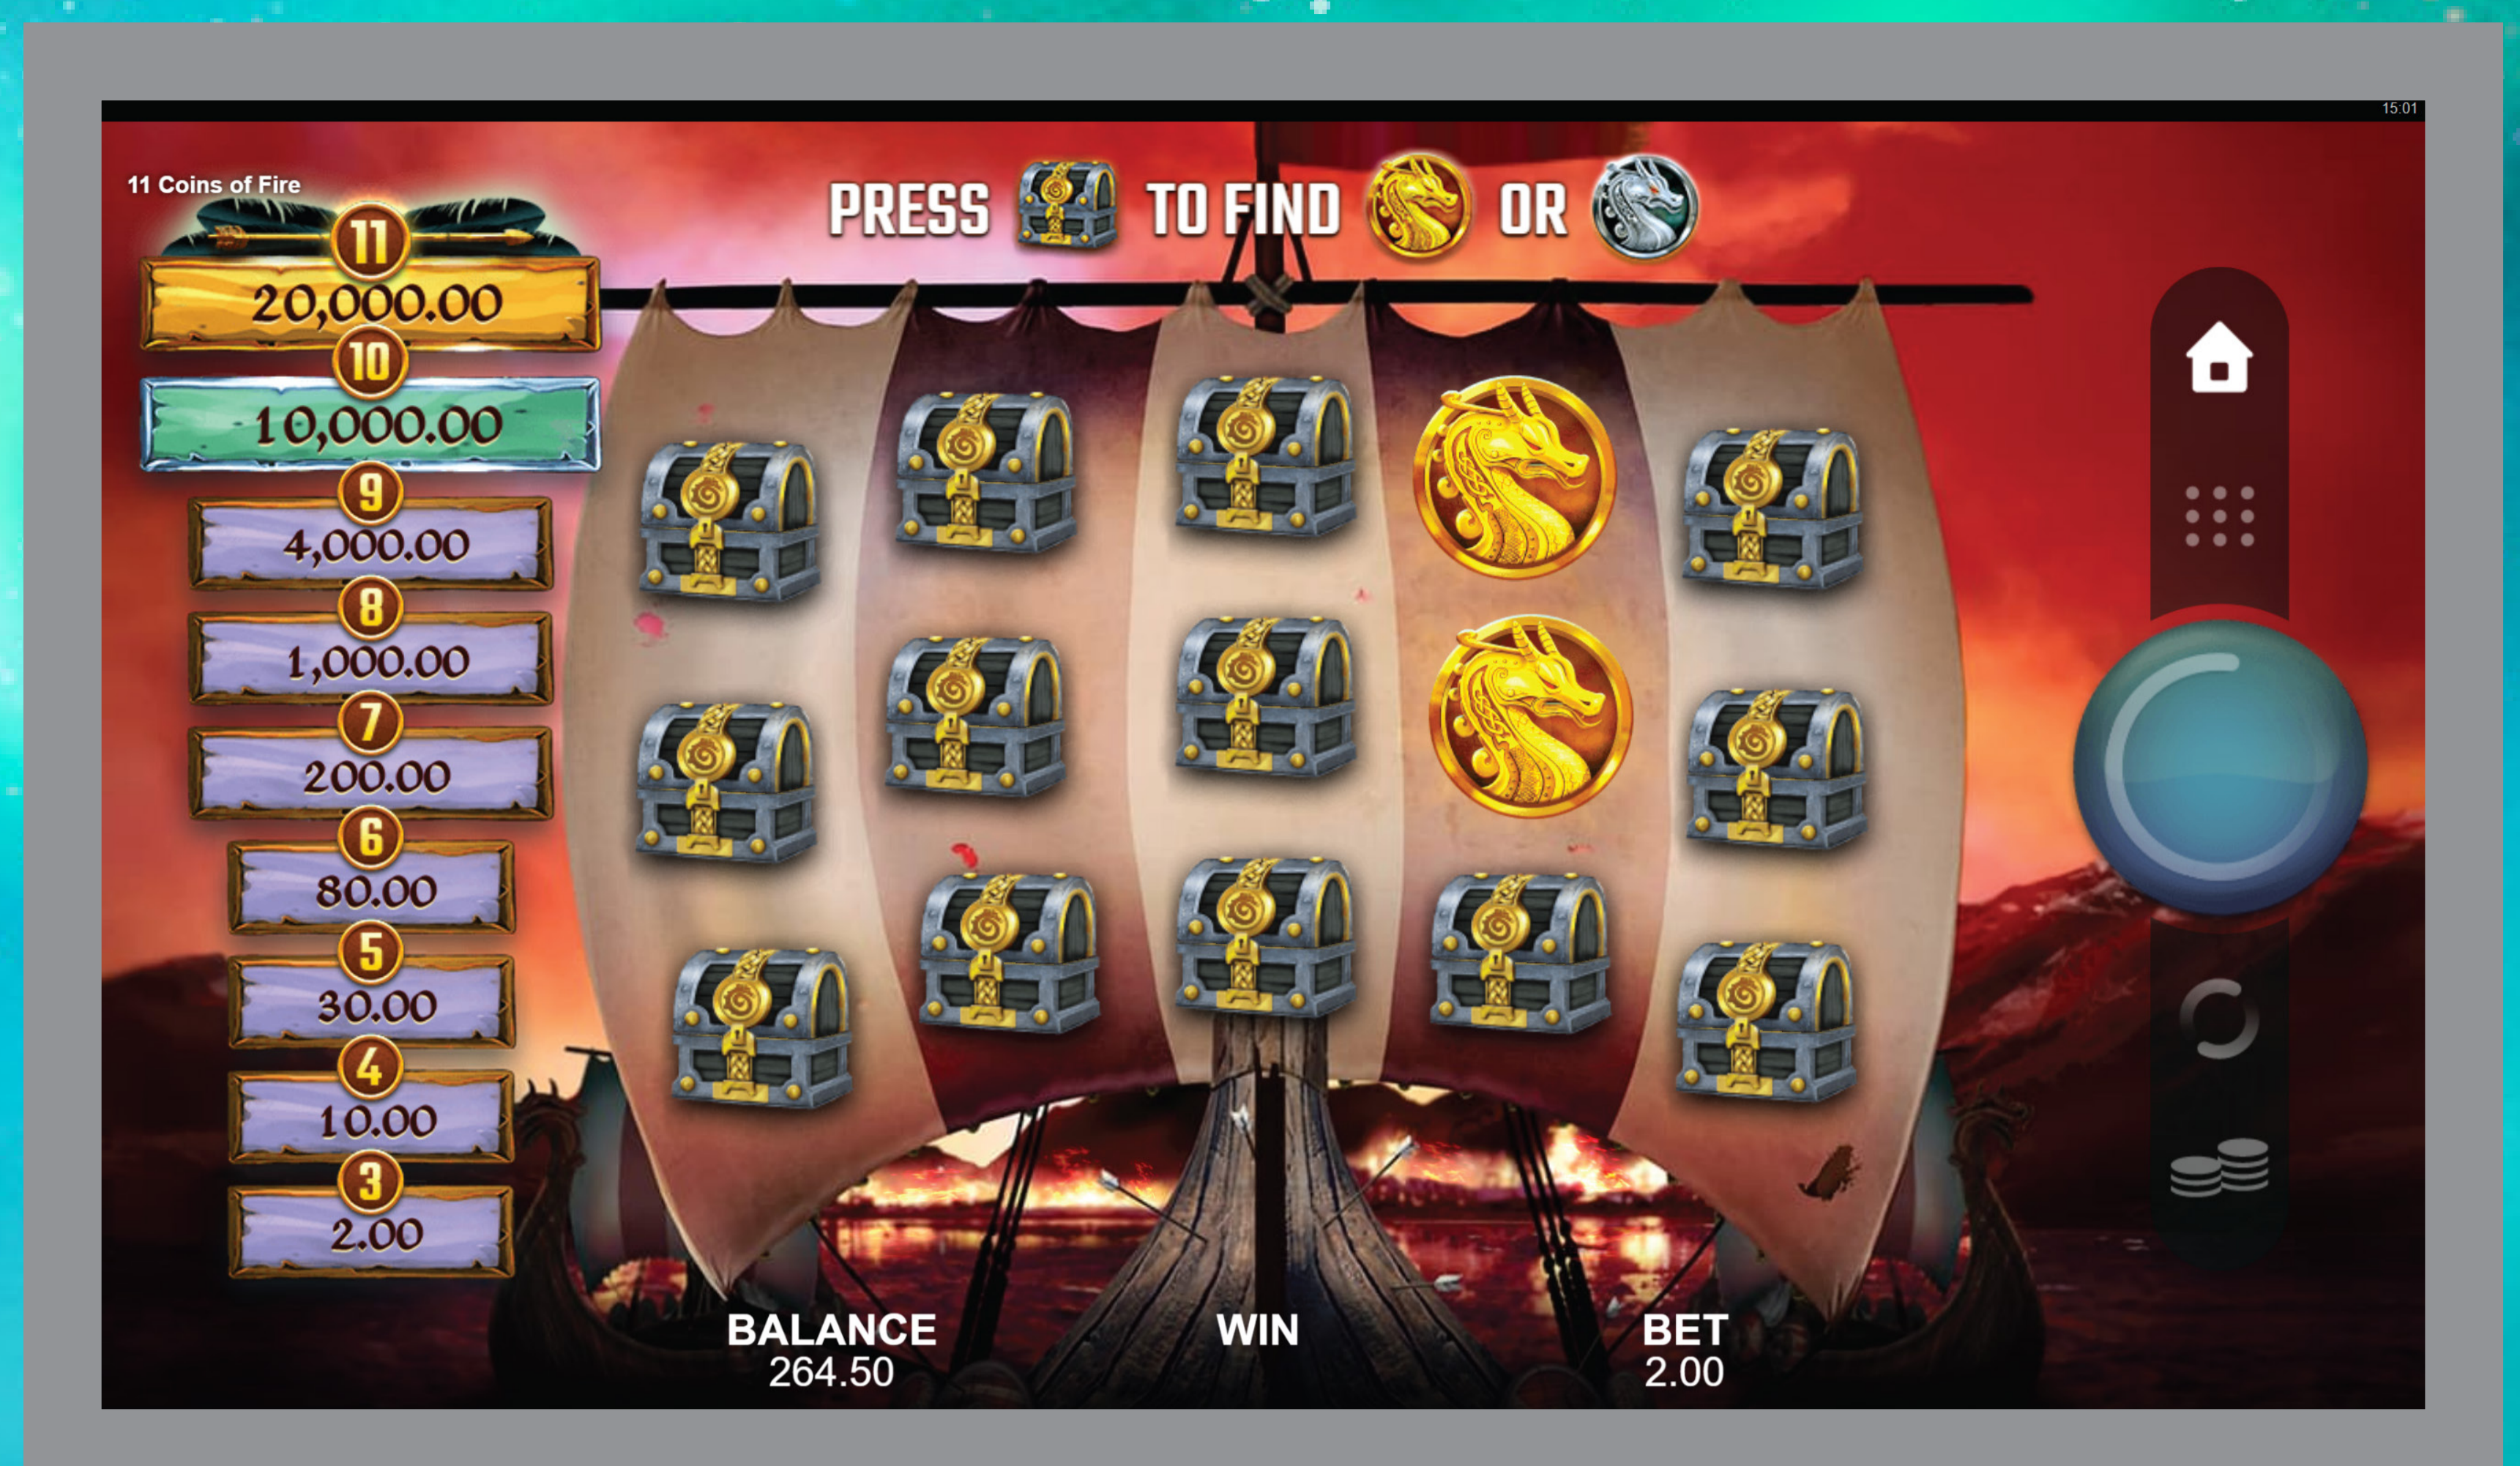

RELEASE DATE
2022

RTP
96.40%

BASE GAME

FREE SPINS

TREASURE PICK

EPIC STRIKE

Also offered at alternative RTP version, please contact your Partnership Manager

VOLATILITY
VERY HIGH

LINES
25

MIN BET
0.20

MAX BET
25.00

WIN UP TO
250,000.00

FEATURED
**FREE SPINS
TREASURE PICK
EPIC STRIKE**

TREASURE PICK

The feature can be triggered on any spin, where at least one Golden Coin symbol lands. When the feature is triggered, the game transitions to Treasure Pick feature screen. The scene has 15 items (represented by treasure chests), triggering Golden Coin symbols are already revealed. Out of 15 items on the screen 10 are Golden Coin symbols and 5 are Silver Coin symbols. Revealing Silver Coin symbol ends the feature. The award of the feature is relevant prize depending on how many symbols (Golden Coin symbols + 1 Silver Coin symbols) were revealed.

EPIC STRIKE™

The game is featuring a Bonus symbol that is represented by a Golden Coin symbol. The prizes tied to the symbol are constantly displayed next to the reels. To get the prize, there has to be at least 3 Golden Coin symbols on the reels. The Golden Coin symbol wins will add to Payline wins. When there are at least 3 Golden Coin symbols on the reels, they will pay in any position.