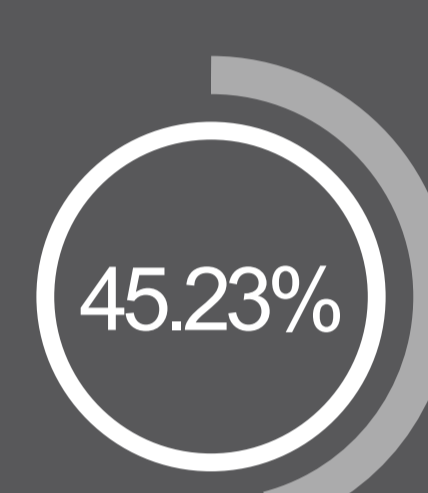

RELEASE DATE
2022

RTP
96.40%

BASE GAME

FREE SPINS

TREASURE PICK

EPIC STRIKE

Also offered at alternative RTP version, please contact your Partnership Manager

VOLATILITY
VERY HIGH

LINES
25

MIN BET
0.20

MAX BET
25.00

WIN UP TO
250,000.00

FEATURED
**FREE SPINS
TREASURE PICK
EPIC STRIKE**

TREASURE PICK

The feature can be triggered on any spin, where at least one Golden Coin symbol lands. When the feature is triggered, the game transitions to Treasure Pick feature screen. The scene has 15 items (represented by treasure chests), triggering Golden Coin symbols are already revealed. Out of 15 items on the screen 10 are Golden Coin symbols and 5 are Silver Coin symbols. Revealing Silver Coin symbol ends the feature. The award of the feature is relevant prize depending on how many symbols (Golden Coin symbols + 1 Silver Coin symbols) were revealed.

EPIC STRIKE™

The game is featuring a Bonus symbol that is represented by a Golden Coin symbol. The prizes tied to the symbol are constantly displayed next to the reels. To get the prize, there has to be at least 3 Golden Coin symbols on the reels. The Golden Coin symbol wins will add to Payline wins. When there are at least 3 Golden Coin symbols on the reels, they will pay in any position.