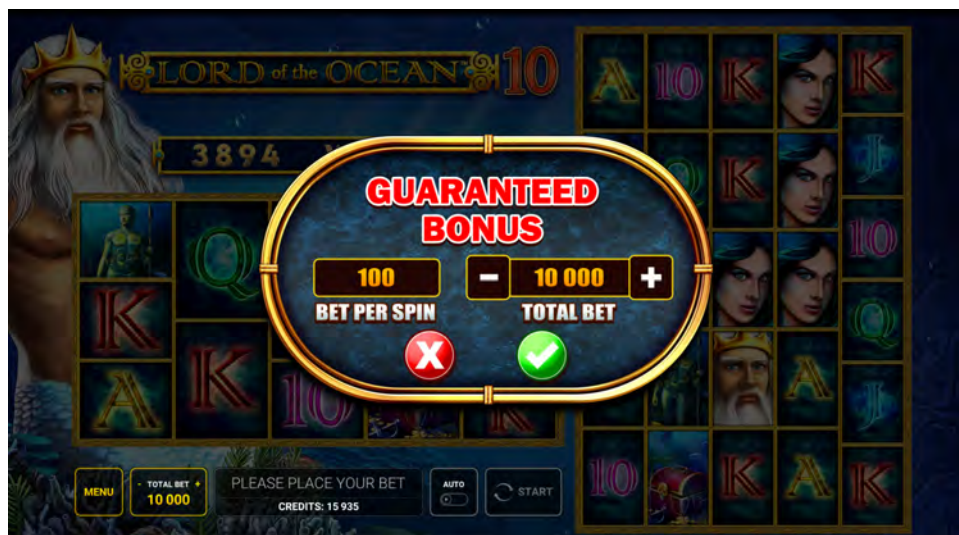

Free Games

Three or more Bonus Scatter symbols in view across both reel sets awards Free Games.

Bonus Scatter symbols appear on reels 1, 3 and 5 of both sets of reels.

- x3 Bonus Scatter symbols in view awards 8 Free Games.
- x4 Bonus Scatter symbols in view awards 12 Free Games.
- x5 or more Bonus Scatter symbols in view awards 20 Free Games.

During Free Games any Wild symbols on reel set 1 (left) transfer over to the corresponding reel on reel set 2 (right)

Special Expanding Symbol

One special expanding symbol is randomly selected at the start of Free Games.

During Free Games and after the payout of regular symbols, the special symbols may expand to cover all positions on reel set 1 (left).

Special symbols will also transfer to the corresponding reel on reel set 2 (right) as a stacked symbol and then pay like the regular symbols but even on non-adjacent positions and on all lines played (expanding is only triggered if enough symbols for a win are present).