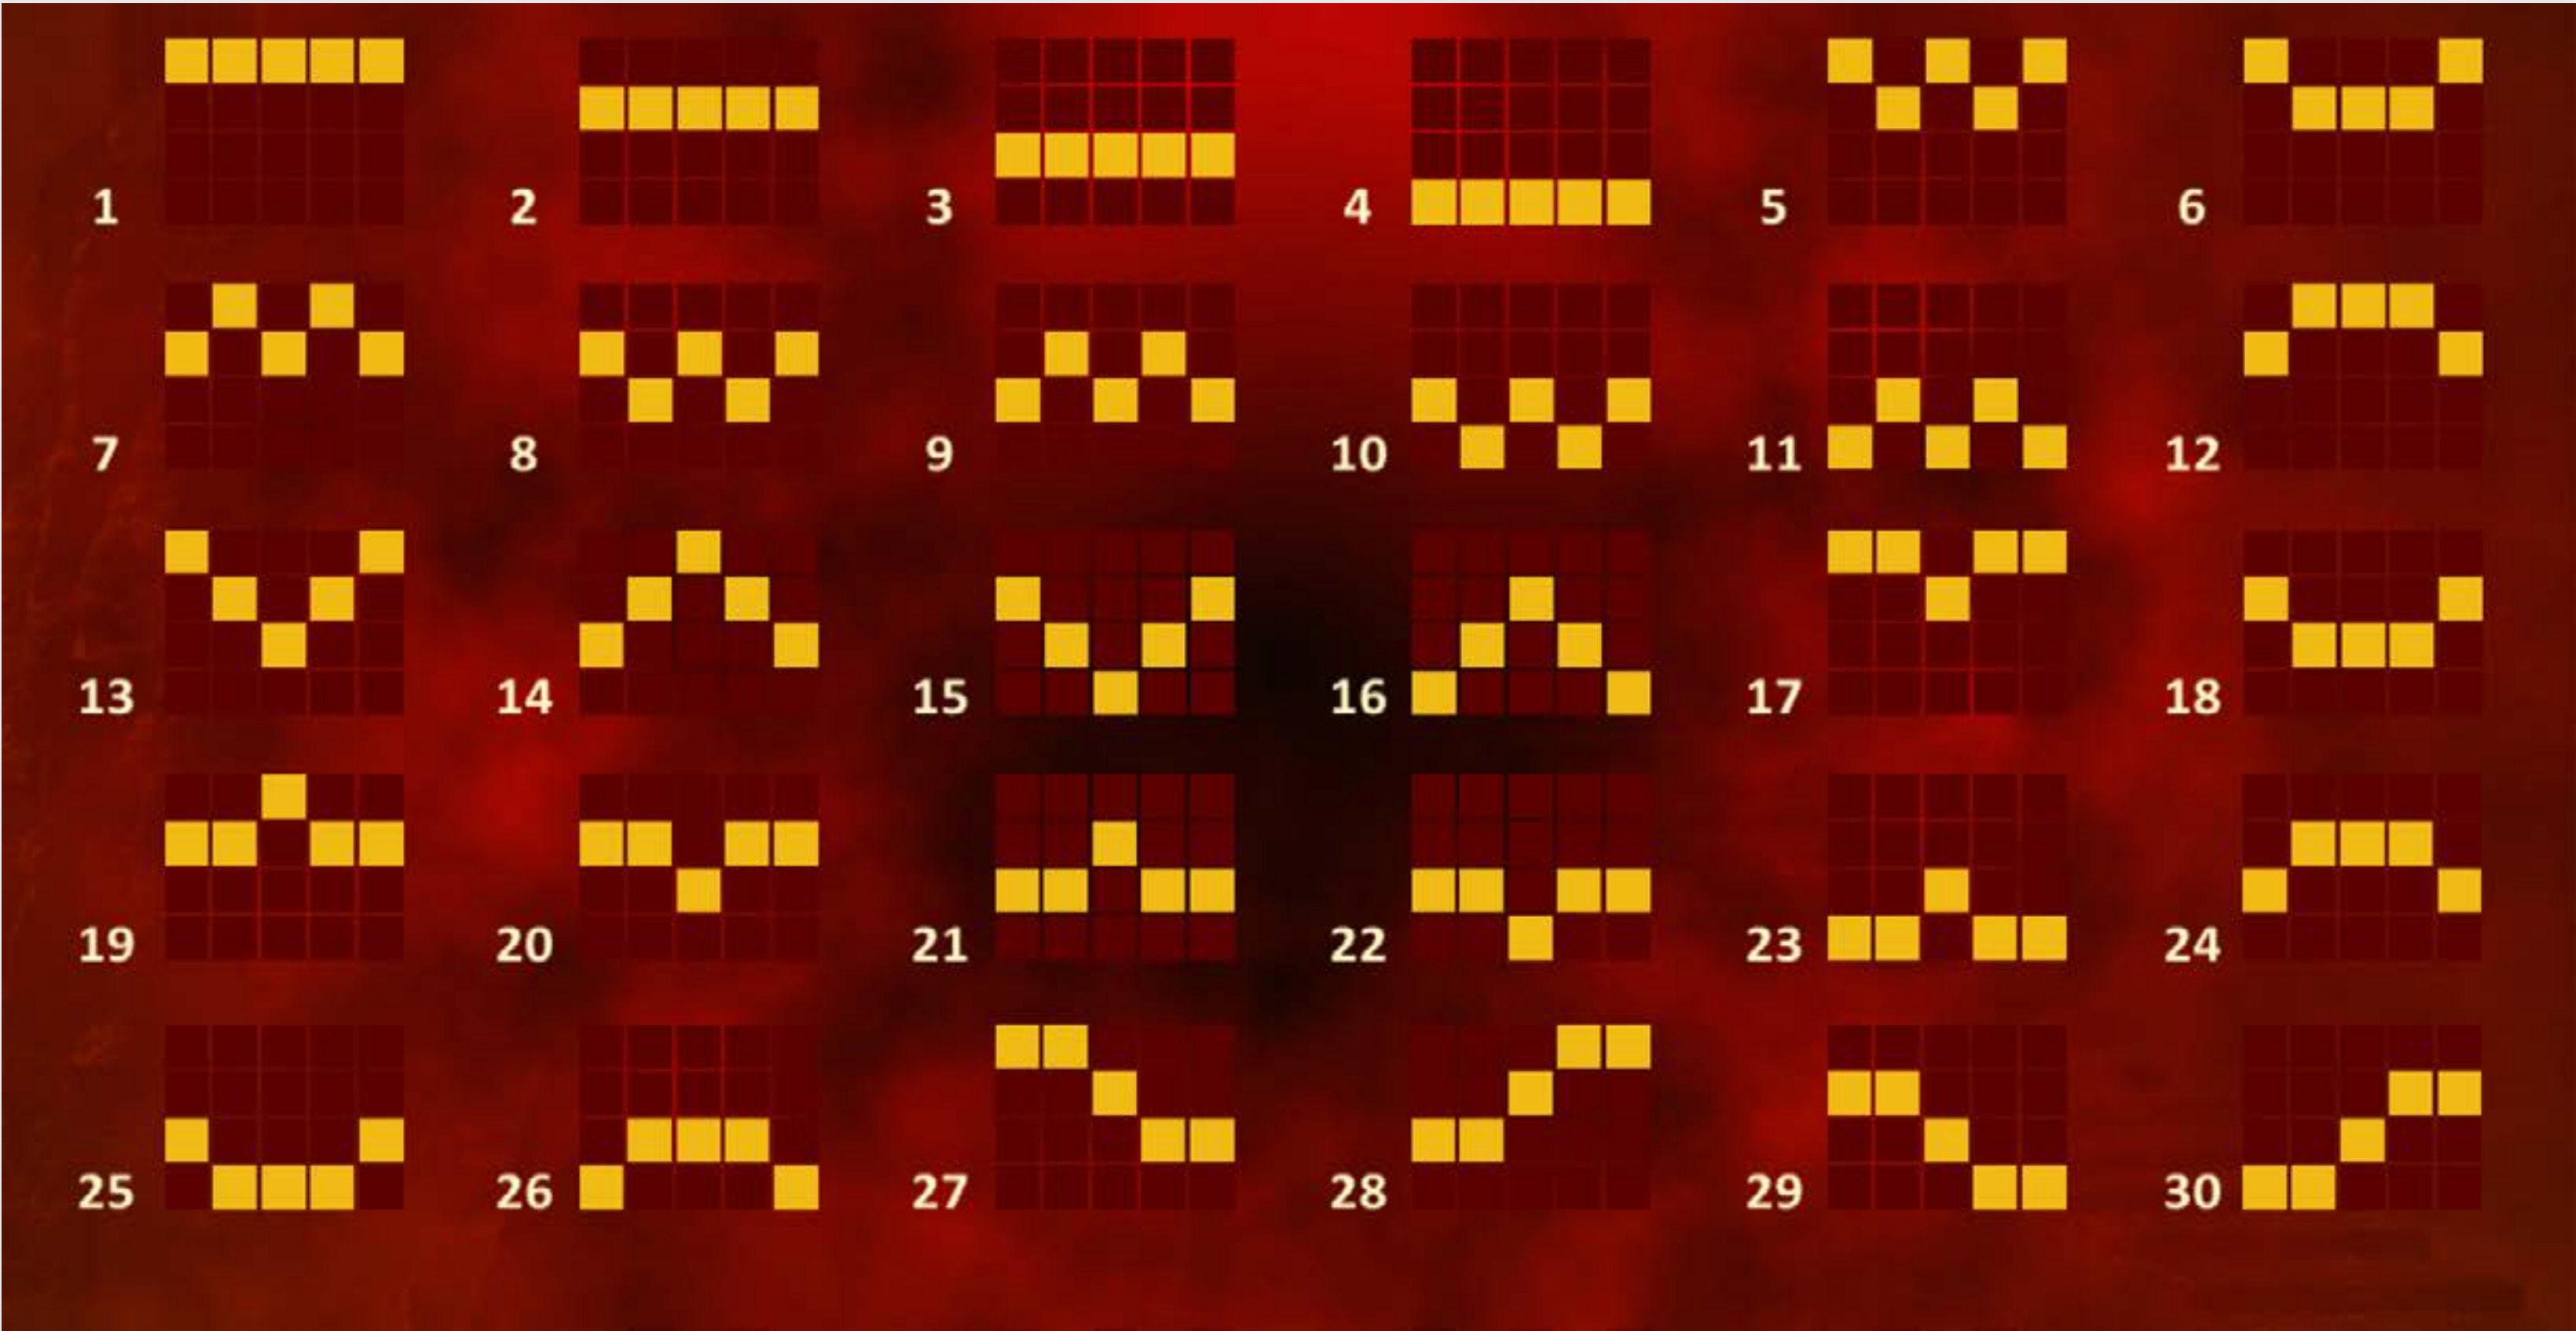

[SUMMARY](#)

[FEATURES](#)

[WIN LINES](#)

[GAME PHRASES](#)

[PROMO PACK](#)

FEATURES IN THE GAME

ECLIPSE SPINS

Three ECLIPSE symbols landing on the first, third, and fifth reels award seven FREE SPINS. ECLIPSE symbols can only land during the DAY phase. When triggered, SUPER DRACULA appears on the middle reel and LOCKS for the duration of the bonus round. SUPER DRACULA turns each LADY symbol into a WILD and every WILD stays locked until the end of ECLIPSE SPINS. During ECLIPSE SPINS, ECLIPSE symbols may land on the first and/or fifth reels, with each ECLIPSE symbol awarding an additional spin.

SUMMARY

FEATURES

WIN LINES

GAME PHRASES

PROMO PACK

WIN LINES

All symbols pay from left to right on adjacent reels starting from the leftmost reel.

SUMMARY