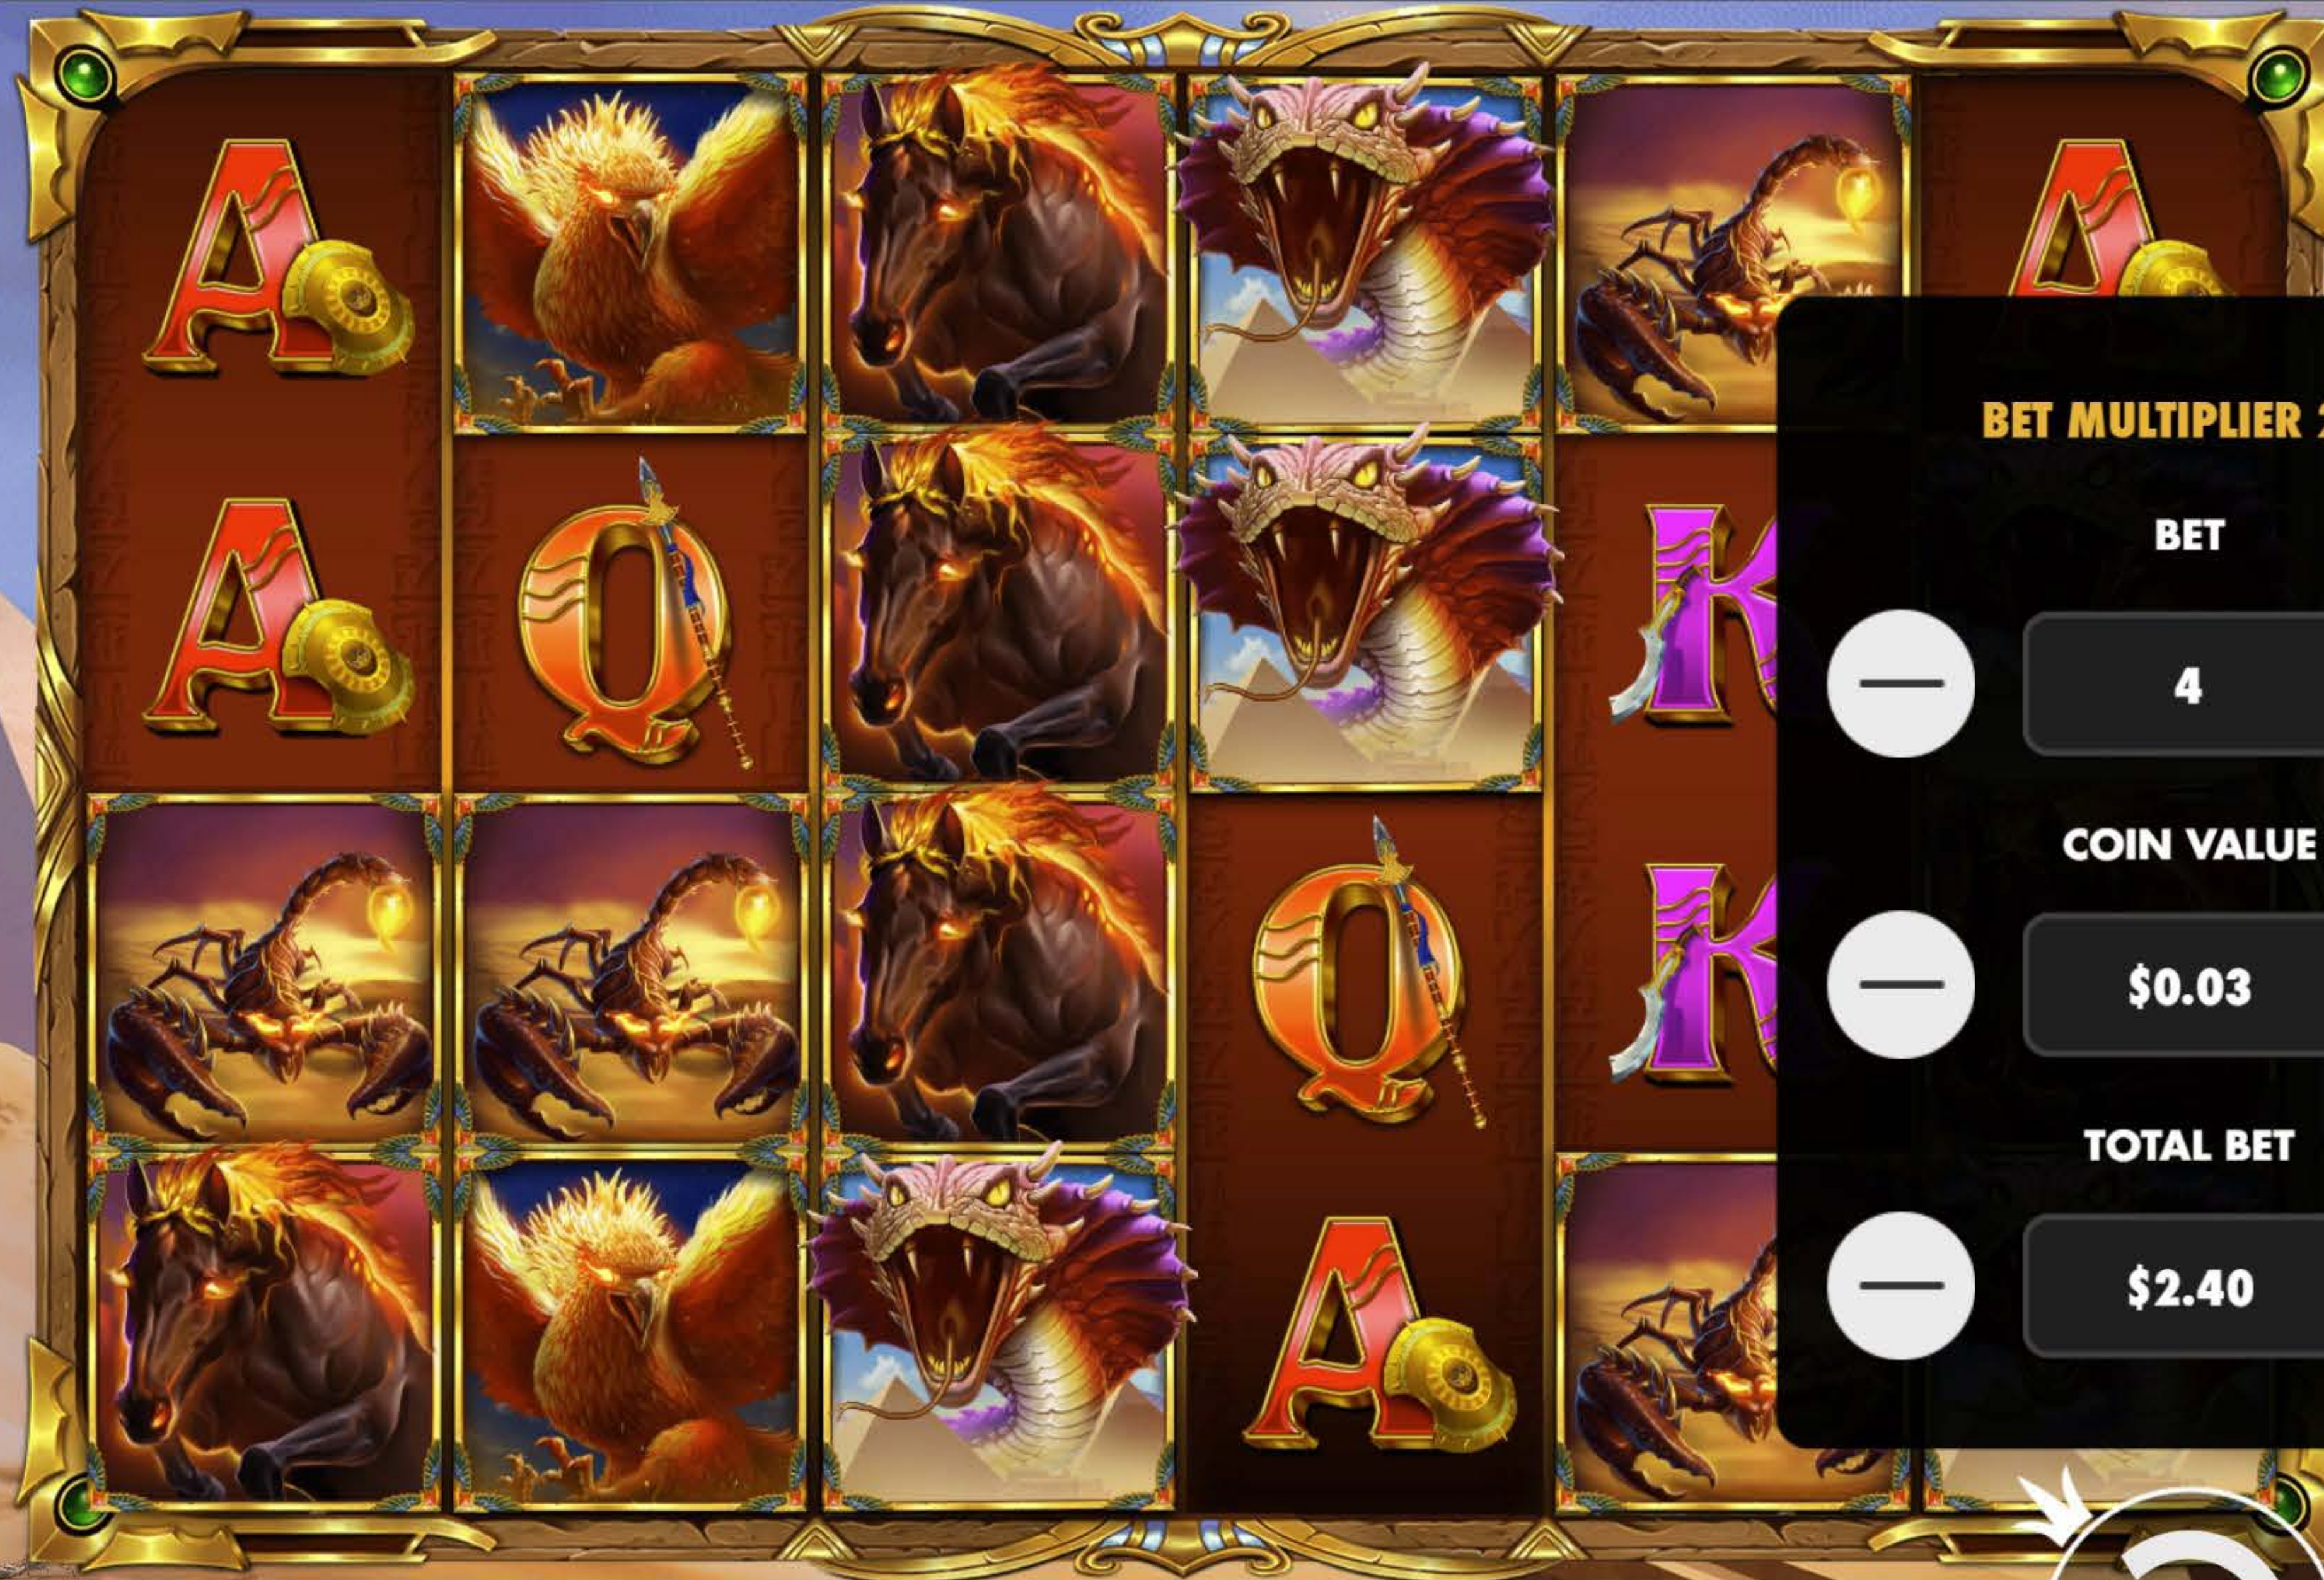

MIGHT OF A™

BET MULTIPLIER 20x ✕

BET

— 4 +

COIN VALUE

— $0.03 +

TOTAL BET

— $2.40 +

CREDIT $100,000.00
BET $2.40

HOLD SPACE FOR TURBO SPIN