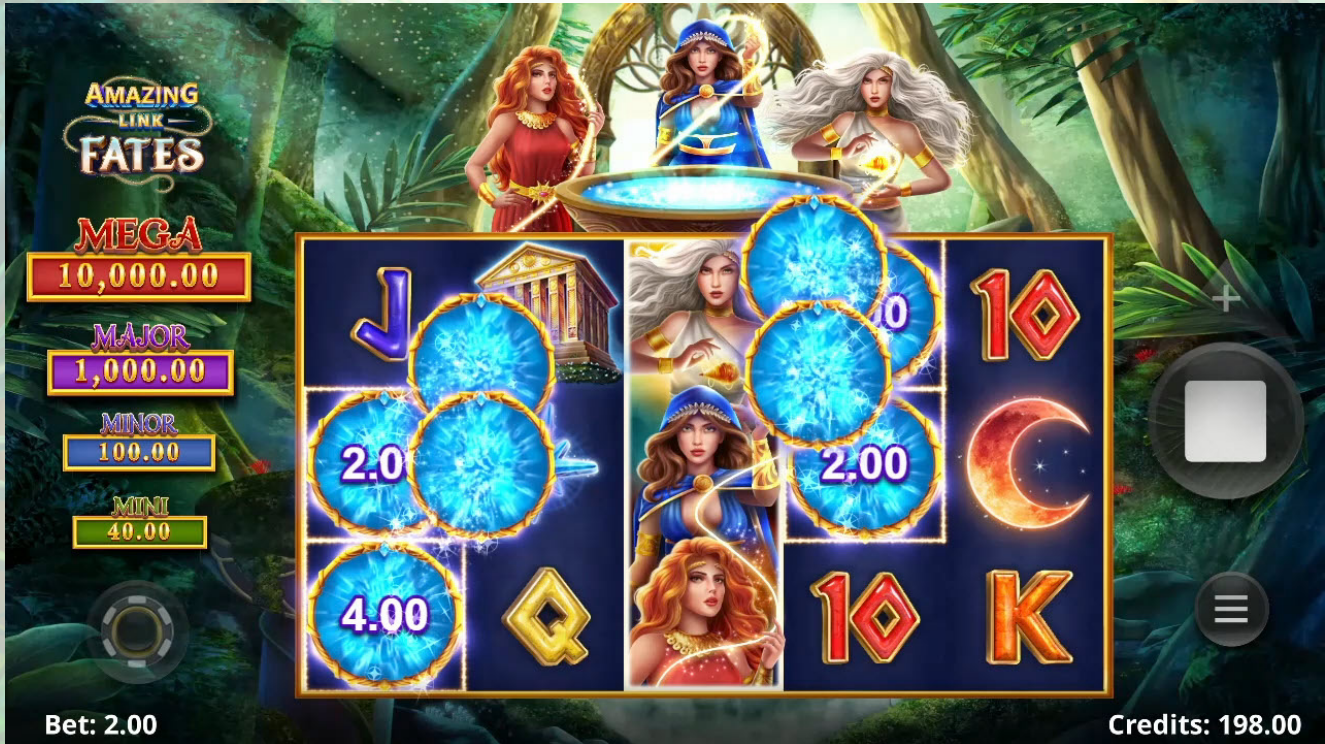

FREE SPINS FEATURE INFORMATION

CHOOSE YOUR FATE

MEGA
10,000.00

MAJOR
1,000.00

MINOR
100.00

MINI
40.00

10 SPINS
AMAZING WILD REEL ON EVERY SPIN

10 SPINS
AMAZING WILD REEL ON EVERY SPIN

3 SPINS
AMAZING WILD REEL ON EVERY SPIN

Bet: 2.00 Credits: 319.20

MEGA
10,000.00

MAJOR
1,000.00

MINOR
100.00

MINI
40.00

Total
44.00

FREE SPIN
3 OF 3

Bet: 2.00 Credits: 363.20

FEATURE NAME	Free Spins Feature
FREE SPINS	Amazing Link™ Feature can be triggered more frequently during the Free Spins.

PICK FEATURE INFORMATION

FEATURE NAME	Pick Feature
TRIGGER CONDITION	<p>Amazing symbols that land during the base game collect above the reels.</p> <p>If the Amazing Link™ feature triggers during the base game, all Amazing symbols collect when the feature completes.</p> <p>Collection does not occur during free spins.</p> <p>When any Amazing symbols collect above the reels, the Pick Feature can randomly trigger.</p>