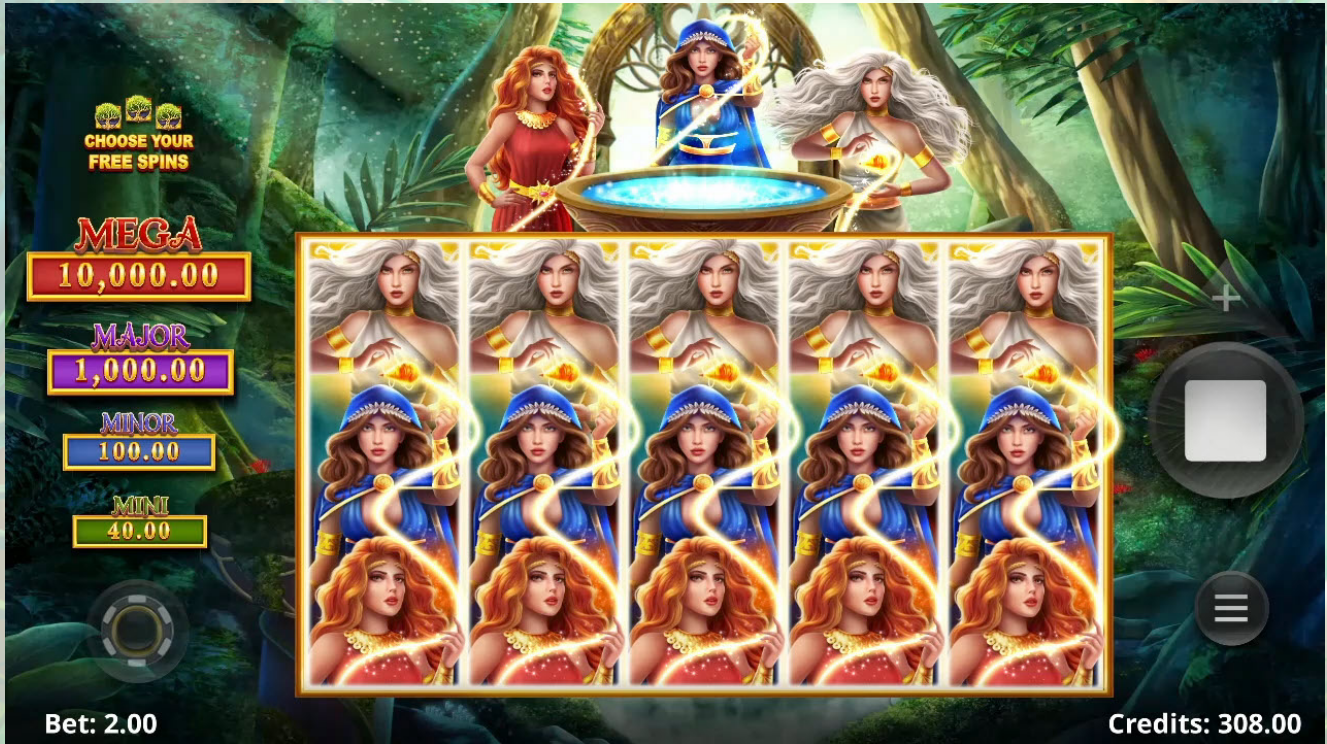

COMMERCIAL DATA SHEET
2022 RELEASE

[CLICK TO NAVIGATE]

03
04
05
10
11
12
16
17
18

Destiny is on your side in the latest Amazing Link™ release, Amazing Link™ Fates. There is no power greater than the Fates weaving their golden thread of destiny around the Amazing Link™, Free Spins, and Pick Game features. Gain their favor and delight in your reward!

Amazing Link™ Fates is set deep in a magical forest inhabited by the Fate Sisters, Greek goddesses that control destiny. Guided by the light of the sun, moon and stars, adventure into the forest to gain the favor of the Fates in the Amazing Link™ feature by landing six or more Amazing Symbols represented by the all knowing portal of destiny.

FREE SPINS FEATURE INFORMATION

FEATURE NAME	Free Spins Feature
TRIGGER CONDITION	Land the Tree of Life symbol on reels 1, 3, and 5 to trigger Free Spin Selection Screen
# OF FREE SPINS	<p>Choose Your Fate: Past Free Spins: 10 Free Spins</p> <ul style="list-style-type: none"> On each spin, a random reel turns into an Amazing Wild Reel. <p>Present Free Spins: 10 Free Spins</p> <ul style="list-style-type: none"> A, K, Q, J, 10 and 9 are removed from the reels during this feature. <p>Future Free Spins: 3 Free Spins</p> <ul style="list-style-type: none"> A, K, Q, J, 10 and 9 are removed from the reels during this feature. On each spin, a random reel turns into an Amazing Wild Reel. <p>Some selections are unlocked by playing the Free Spins. The Amazing Wild Reel contains Wild Amazing symbols only.</p>
MULTIPLIERS	No
RETRIGGER	No