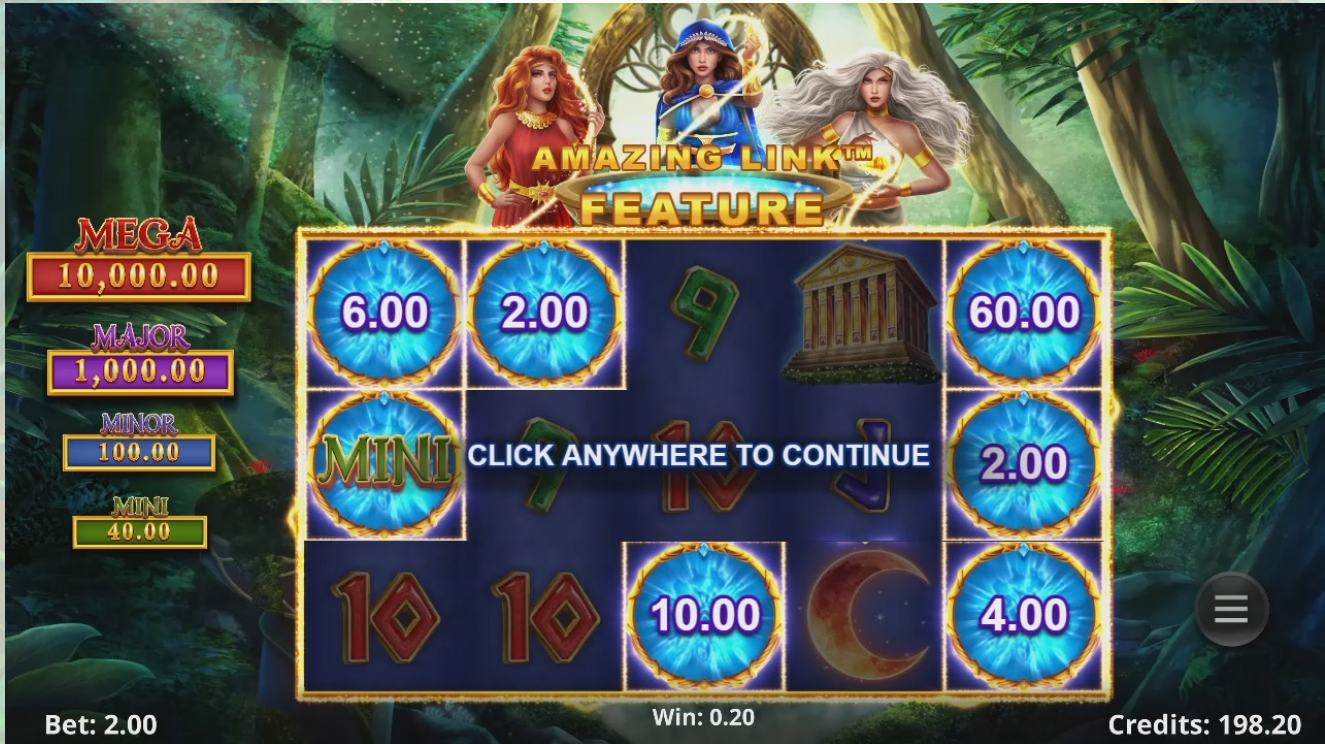

AMAZING LINK™ FEATURE INFORMATION

FEATURE NAME	Amazing Link™ Feature
TRIGGER CONDITION	6 or more Amazing symbols trigger the Amazing Link™ feature. Amazing symbols lock in place and 3 respins are awarded. Locking additional Amazing symbols resets the remaining respins to 3. The feature ends when all positions are filled or respins are finished. All locked prizes are awarded at the end of the feature. Filling all positions with Amazing symbols also awards the MEGA prize.
FEATURE TYPE	On-screen feature