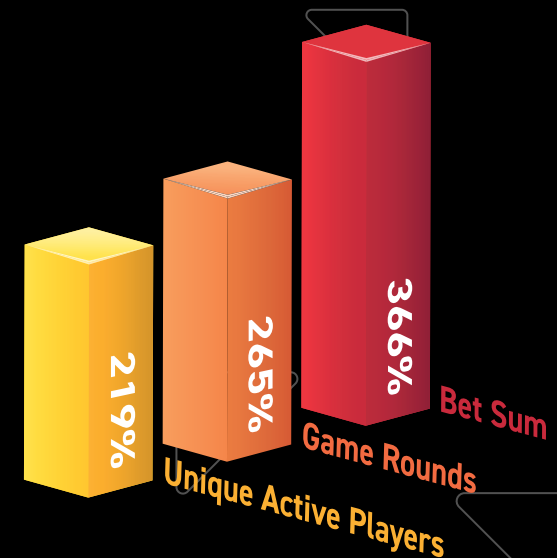

CASH DROP

Explore the benefits of Cash Drop

This intuitive promo tool boosts players' experience and increases KPIs. What's more, Cash Drop can be launched on every Wazdan's game without any integration.

Want to find out more?
Check out all about the Cash Drop promo tool [here](#).