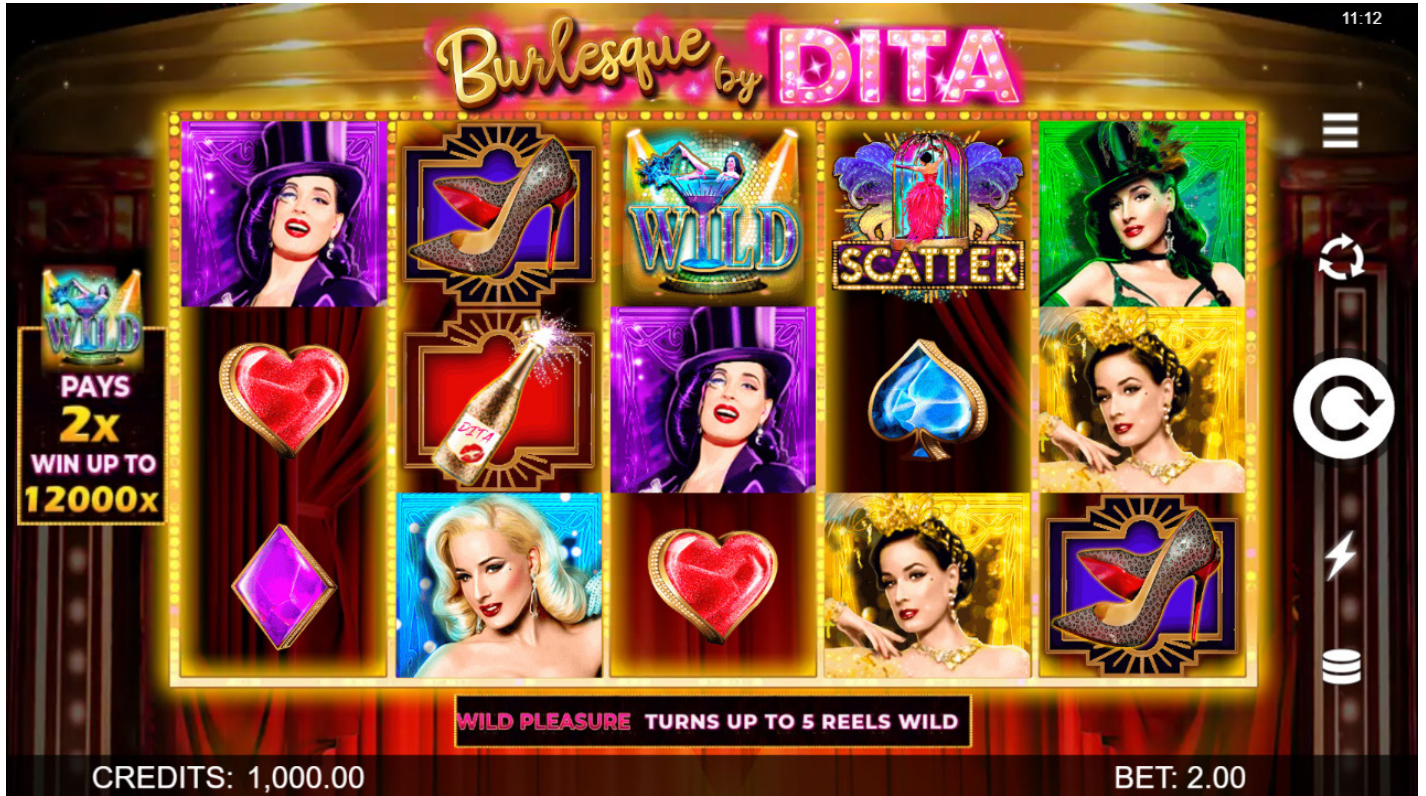

INTRODUCTION	03
GAME INFORMATION	04
PAYOUT SUMMARY	08
PAYTABLES	9
GAME RULES	14
GAME LOGOS / GAME SYMBOLS	16

Welcome to Burlesque By Dita

Enter the opulent, sensual world of international burlesque superstar Dita Von Teese, in a seductive slot inspired by her lavishly spectacular cabarets.

Prepare to be dazzled and entertained by each of her extravagantly costumed characters. Experience randomly triggered acts of Wild Pleasure in the base game, that can turn up to five reels Wild.

Collect Scatters to reveal four sequentially unlocking, show-stopping Free Spin features, culminating in a titillating Wild Party at the Moulin Rich™!

GENERAL INFORMATION	
GAME TYPE	Video Slot Game
GAME THEME	Burlesque, Stage Show, Branded game, Dita Von Tesse
PLAYER LEVEL	Beginner, Experienced, Expert
PLAYER TYPE	Experienced, new players, risk-takers, newbie and entertainment players.
REELS	5 X 3
REEL TYPE	Spinning Reels
WAYS	2 4 3
DEFAULT MIN BET CREDITS	0.10
DEFAULT MAX BET CREDITS	20.00
PROGRESSIVE	No
WILD SYMBOL	Yes
MULTIPLIERS	Yes
SCATTER SYMBOL	Yes
FEATURE	Rolling Reels, Wild Pleasure, 5x Multiplier, Moulin Rich, Random Wild,
GAMBLE	No
FREE GAMES	Yes

Free Spins Choice 3 - 20 Free Spins with Rolling Reels.

Free Spins Choice 4 - 25 Free Spins with Moulin Rich - if a Moulin Rich symbol lands, it transforms other symbols into wild symbols.

FREE SPIN FEATURE INFORMATION