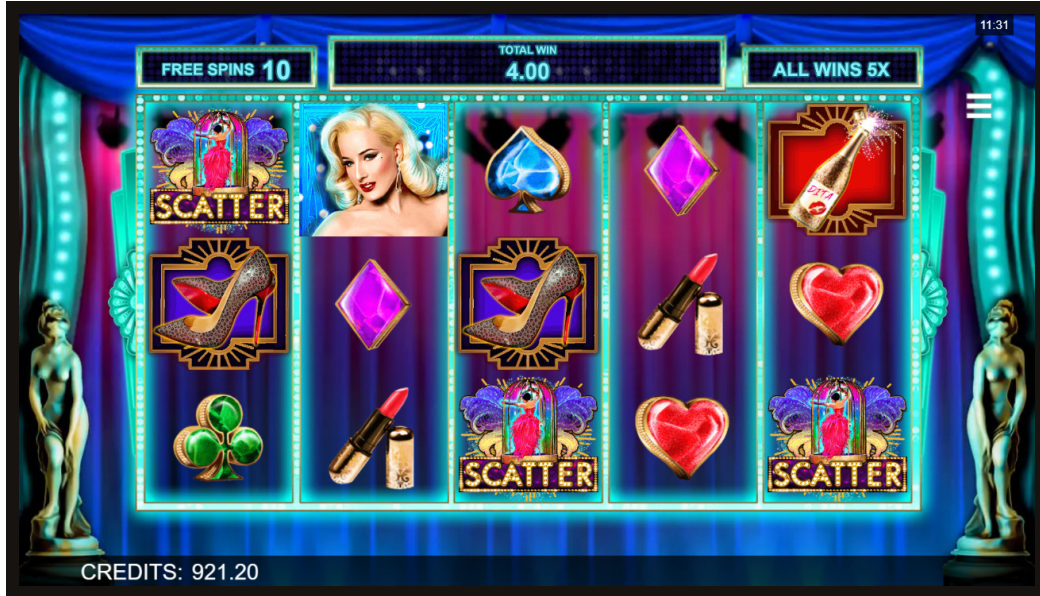

GENERAL INFORMATION	
GAME TYPE	Video Slot Game
GAME THEME	Burlesque, Stage Show, Branded game, Dita Von Tesse
PLAYER LEVEL	Beginner, Experienced, Expert
PLAYER TYPE	Experienced, new players, risk-takers, newbie and entertainment players.
REELS	5 X 3
REEL TYPE	Spinning Reels
WAYS	2 4 3
DEFAULT MIN BET CREDITS	0.10
DEFAULT MAX BET CREDITS	20.00
PROGRESSIVE	No
WILD SYMBOL	Yes
MULTIPLIERS	Yes
SCATTER SYMBOL	Yes
FEATURE	Rolling Reels, Wild Pleasure, 5x Multiplier, Moulin Rich, Random Wild,
GAMBLE	No
FREE GAMES	Yes

FREE SPIN FEATURES

3, 4 or 5 Scatter Symbols Triggers the free spins. Up to 4 Free spins choices can be awarded.

Free Spins Choice 1 - 10 Free Spins with 5x multiplier.

Free Spins Choice 2 - 15 Free Spins with Queen Of Burlesque Feature.

Free Spins Choice 3 - 20 Free Spins with Rolling Reels.

Free Spins Choice 4 - 25 Free Spins with Moulin Rich - if a Moulin Rich symbol lands, it transforms other symbols into wild symbols.

FREE SPIN FEATURE INFORMATION

FEATURE NAME	All wins are multiplied 5x
TRIGGER CONDITION	This bonus is available from 1st trigger.
FEATURE TYPE	10 Free Spins (3 or more Scatters triggers Free Spins)

FREE SPIN FEATURE INFORMATION

FEATURE NAME	Queen Of Burlesque Feature
TRIGGER CONDITION	Queen Of Burlesque can randomly turn symbols into 2x or 3x multipliers.
FEATURE TYPE	15 Free Spins (3 or more Scatters triggers Free Spins)