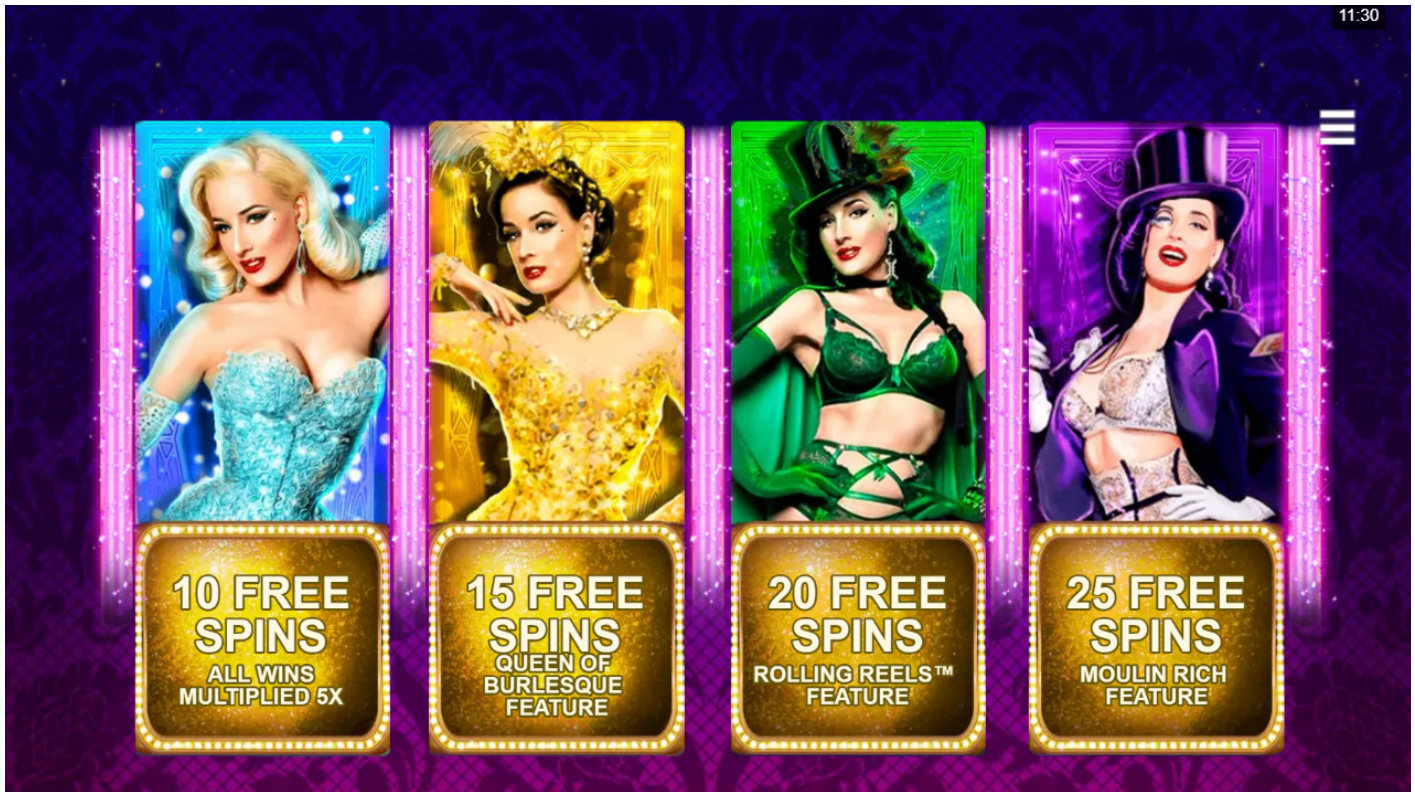

FREE SPIN FEATURES

3, 4 or 5 Scatter Symbols Triggers the free spins. Up to 4 Free spins choices can be awarded.

Free Spins Choice 1 - 10 Free Spins with 5x multiplier.

Free Spins Choice 2 - 15 Free Spins with Queen Of Burlesque Feature.

Free Spins Choice 3 - 20 Free Spins with Rolling Reels.

Free Spins Choice 4 - 25 Free Spins with Moulin Rich - if a Moulin Rich symbol lands, it transforms other symbols into wild symbols.