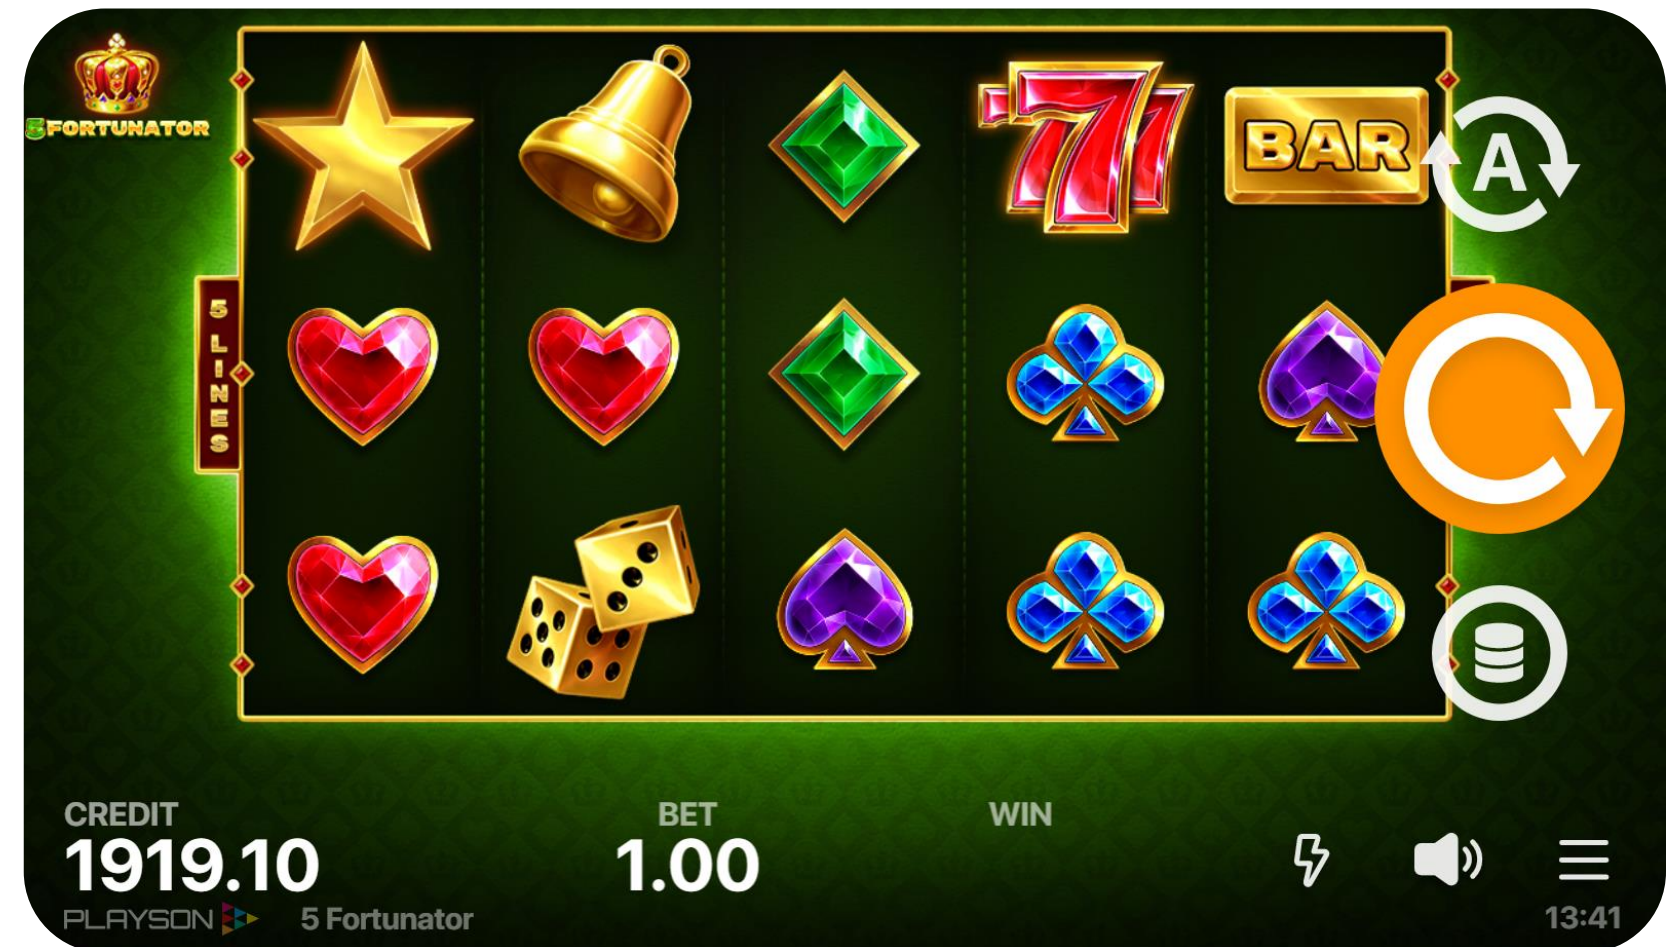

MATH:

RTP	Hit Rate	5 REELS	
96,25%	15,58%	3 ROWS	
		5 LINES	
Volatility		Max. win:	820 x Total Bet
MEDIUM		Min. Bet:	0,10

FEATURES:

- Gold Scatter symbol
- Diamond Scatter symbol
- Expanding Wild symbol

Gems-themed classic slot with Expanding Wild symbol and 2 types of Scatters.

Available from: 15th JULY 2021*

* certificates availability will be additionally announced

Supports our promo tools:

Free Spins	Jackpots	Tournaments	Seamless Play	Reel of Fortune