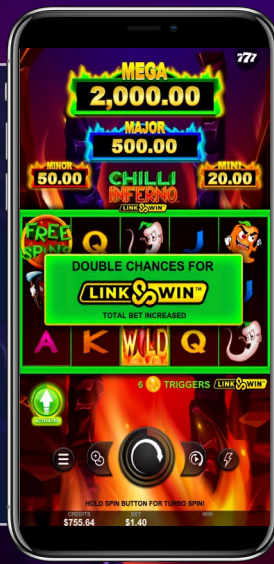

CHILLI INFERNO™

LINK & WIN™

WIN BOOSTER™ FEATURE

Activate the Win Booster to increase the Link&Win Feature frequency by more than DOUBLE!

Win Booster increases the bet by 1.4x!

LINK&WIN™ FEATURE

6 or more Link&Win symbols triggers 3 respins! Land more Link&Win symbols, reset respins to 3. Win cash prizes, Mini, Minor or Major on Link&Win symbols. Fill all positions to win MEGA!

FREE SPINS

3 or more Free Spins symbols to win 7, 10 or 20 free spins! Free Spins add Mystery symbols to the reels! Mystery symbols reveal all symbols, including Wilds and Link&Win symbols, except Free Spins symbols.