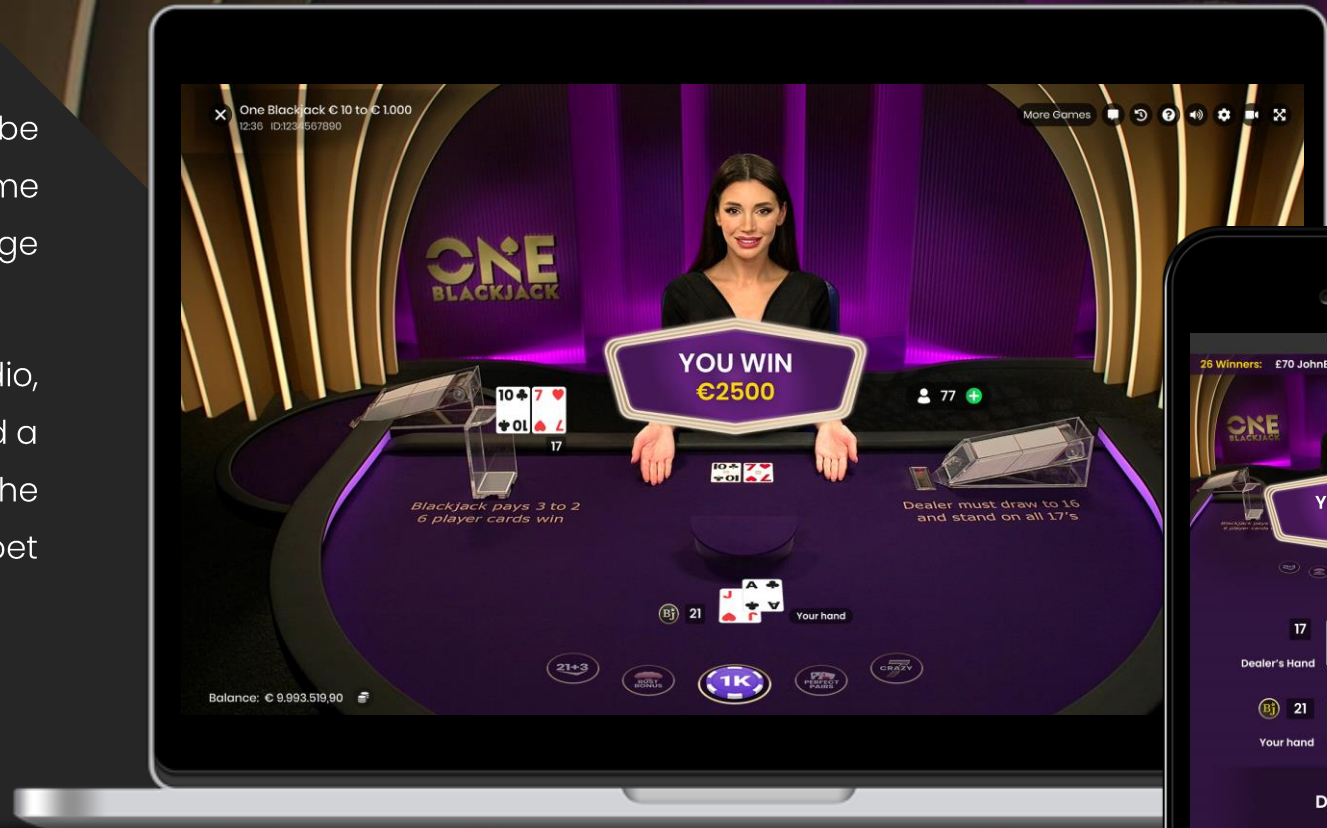

# ONE BLACKJACK

*Blackjack pays 3 to 2  
6 player cards win*

*Dealer must draw to 16  
and stand on all 17's*

Bj 21

Your hand

# ONE Blackjack

If there's ONE Blackjack game you should absolutely be playing, it's this. ONE Blackjack retains the basics of the game we all know and love, while adding a new dynamic with huge winning potential over Classic Blackjack.

Broadcasted from our custom-made, state-of-the-art studio, there's simply ONE seat, an unlimited number of players and a host of existing and new side bets. Players now have the chance to win up to 2000x stake, with an entirely new side bet option.

# Key Features

- Fully scalable, single seat Blackjack with the capability to make individual decisions using the same box
- Four different types of side bets:
  - Crazy 7 - bets on the possibility of having trip 7's on the players first 3 cards with suited trips being the best possible outcome
  - Bust Bonus – bets on the dealer's hand busting. The more cards they use to achieve this, the bigger the payout
  - 21+3.
  - Perfect Pairs
- Statistics that show preferred decisions taken by most players in real time.
- Six Card Charlie is a Special built-in feature/rule, where if a player draws 6 cards without busting. It is automatically deemed a winner.