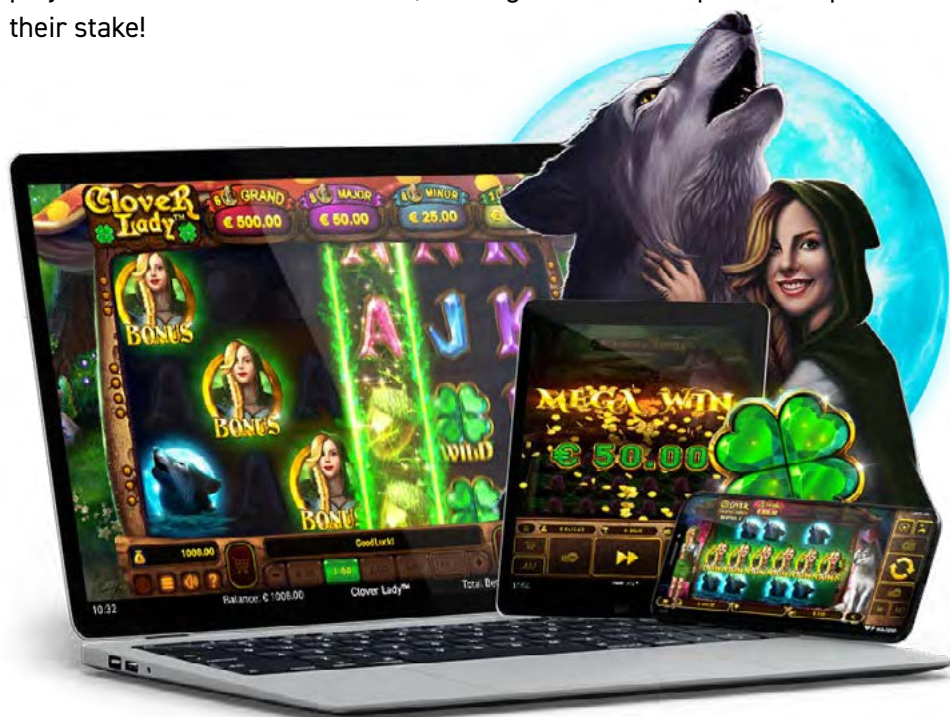

## Table of Contents:

Game Info .....	2
Special Features .....	3
Special Symbols .....	4
Wazdan Features .....	5-6
Cash Drop .....	7
Game Demo .....	8

# Clover Lady™

Give your players a taste of a fantastic atmosphere and guide them through enchanted woodlands to the realm of the mysterious Clover Lady™ and her Direwolf!

The pair combines their magical powers to help players Hold the Jackpot and multiply it in the Clover Jackpot Bonus. As more and more Bonus symbols are collected on the middle row, players progress through Mini, Minor, Major Jackpots to finally hit the Grand Jackpot. In the meantime, each drawn Direwolf symbol increases the total win multiplier, which can reach even 7x when players collect all 12 Direwolves, leading to wonderful prizes of up to 3500x their stake!

Game Title:	Clover Lady™
Game ID:	391
Markets:	
Game type:	Slot Games
Reels / Lines:	6 / 10
RTP:	96.21%
Max win:	3500x bet
Min bet:	0.1 EUR
Game features:	Clover Jackpot Bonus, Wild, Gamble Feature, Buy Feature
Unique Wazdan Features:	
Volatility:	Volatility Levels™ (Low, Standard, High)
Supported Platform:	
Supported OS:	
Languages:	

## Clover Jackpot Bonus

Drawing 3 Bonus symbols triggers the Clover Jackpot Bonus, during which players collect Bonus and Direwolf symbols to Hold the Jackpot and multiply it. Played on an 18-reel grid, the round starts with 3 re-spins, their number resetting every time a new symbol is drawn. With each Bonus symbol, players progress through consecutive Jackpots. 3, 4, 5 and 6 of these symbols guarantee, respectively, the Mini, Minor, Major and the Grand Jackpot. Each Direwolf symbol increases the total win multiplier by 0.5. It can reach even to 7x when the top and bottom rows are filled with 12 Direwolves.