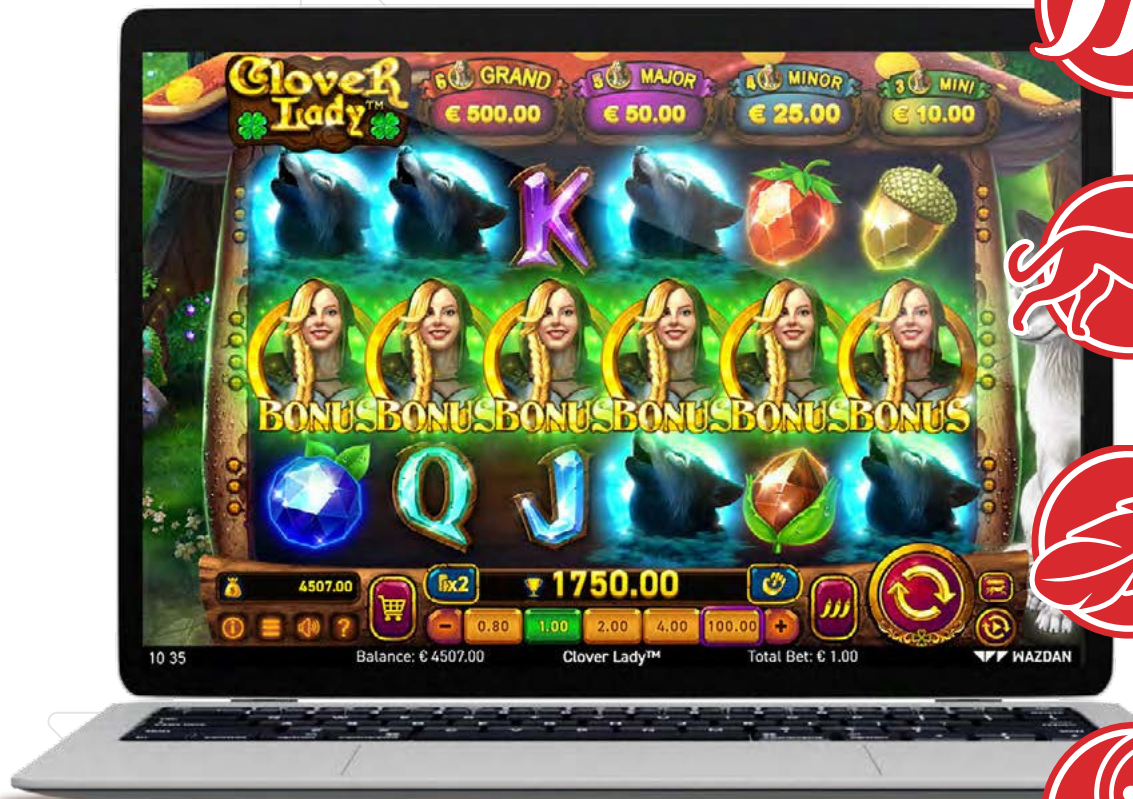

Volatility Levels™

With our slots you can enjoy freedom of choice! Control your gameplay with three Volatility Levels™.

Ultra Fast Mode

In a hurry for Big Wins? Choose Ultra Fast Mode and enjoy a rapid and exciting game!

Ultra Lite Mode

Slow internet connection? No worries! Try our Ultra Lite Mode and enjoy an immersive gaming experience in great quality!

Big Screen Mode

Enjoy the bigger picture with larger reels view that fills the entire screen!

Find out more about Unique Wazdan Features [here](#).