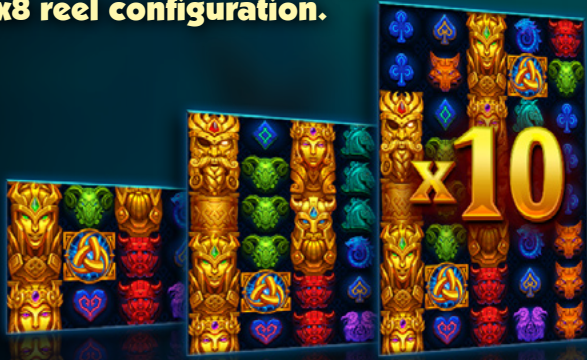

FEATURES

TOWERING PAYS™

Towers may appear on reels 1, 2 and 3.

Play starts in a 5x3 and progresses to a 5x8 reel configuration.