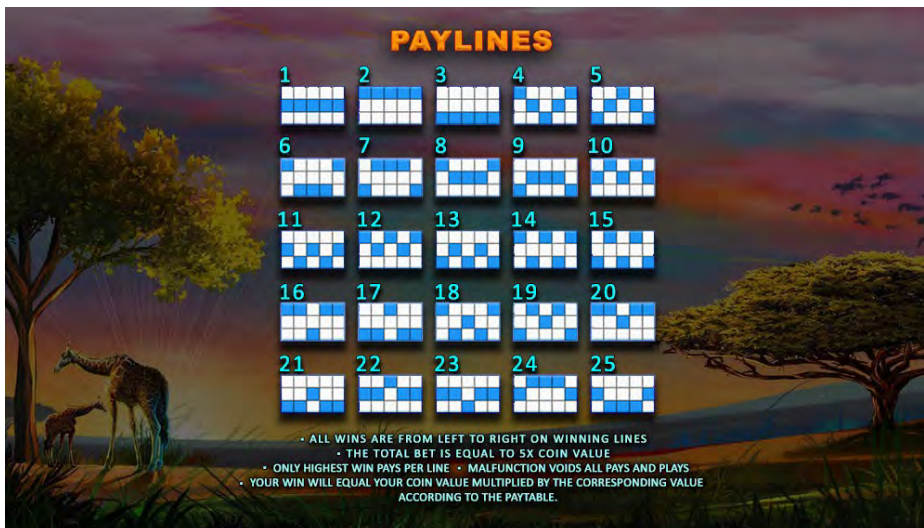

5. Paytable – Payouts

Paytable page listing the line configuration and general game rules