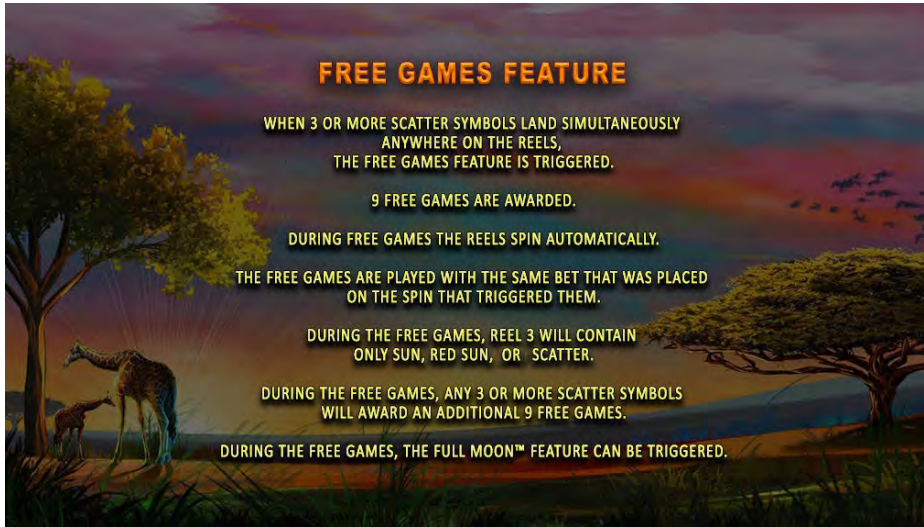

FULL MOON Wild Track

Proprietary and Confidential

4. Paytable – Payouts

Paytable page listing the Free Games features rules