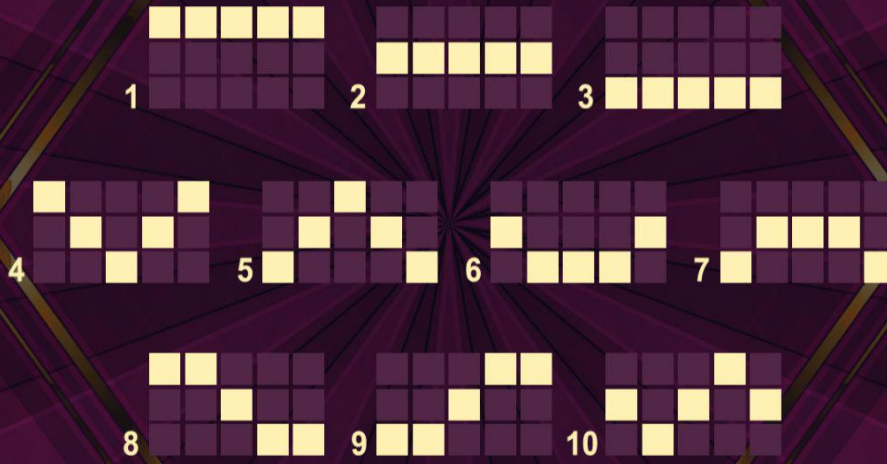

HELP 17:37 BONUS BALANCE: £0.00

Symbol Wins

x5 = 100 x4 = 40 x3 = 20	x5 = 75 x4 = 30 x3 = 15	x5 = 50 x4 = 20 x3 = 10	x5 = 25 x4 = 10 x3 = 5
x5 = 15 x4 = 6 x3 = 3	x5 = 10 x4 = 4 x3 = 2	x5 = 5 x4 = 2 x3 = 1	

HELP 17:37 BONUS BALANCE: £0.00

PAYTABLE

Win Lines

All wins are paid when a symbol matches a payline pattern from the leftmost side of the reels.

PLAY

HELP 17:37 BONUS BALANCE: £0.00

FEATURES

NUDGE

When two symbols of the same stack land on the reels, there is a chance the reel will nudge to show the full stack.

Type

Nudge

Frequency

FEATURES

SUPER SYMBOLS

When a stack of 3 symbols land on the reels, they will transform into a 1x3 SUPER SYMBOL. If two or more SUPER SYMBOLS land adjacent to each other they will merge into a bigger SUPER SYMBOL, up to a maximum of 5x3.