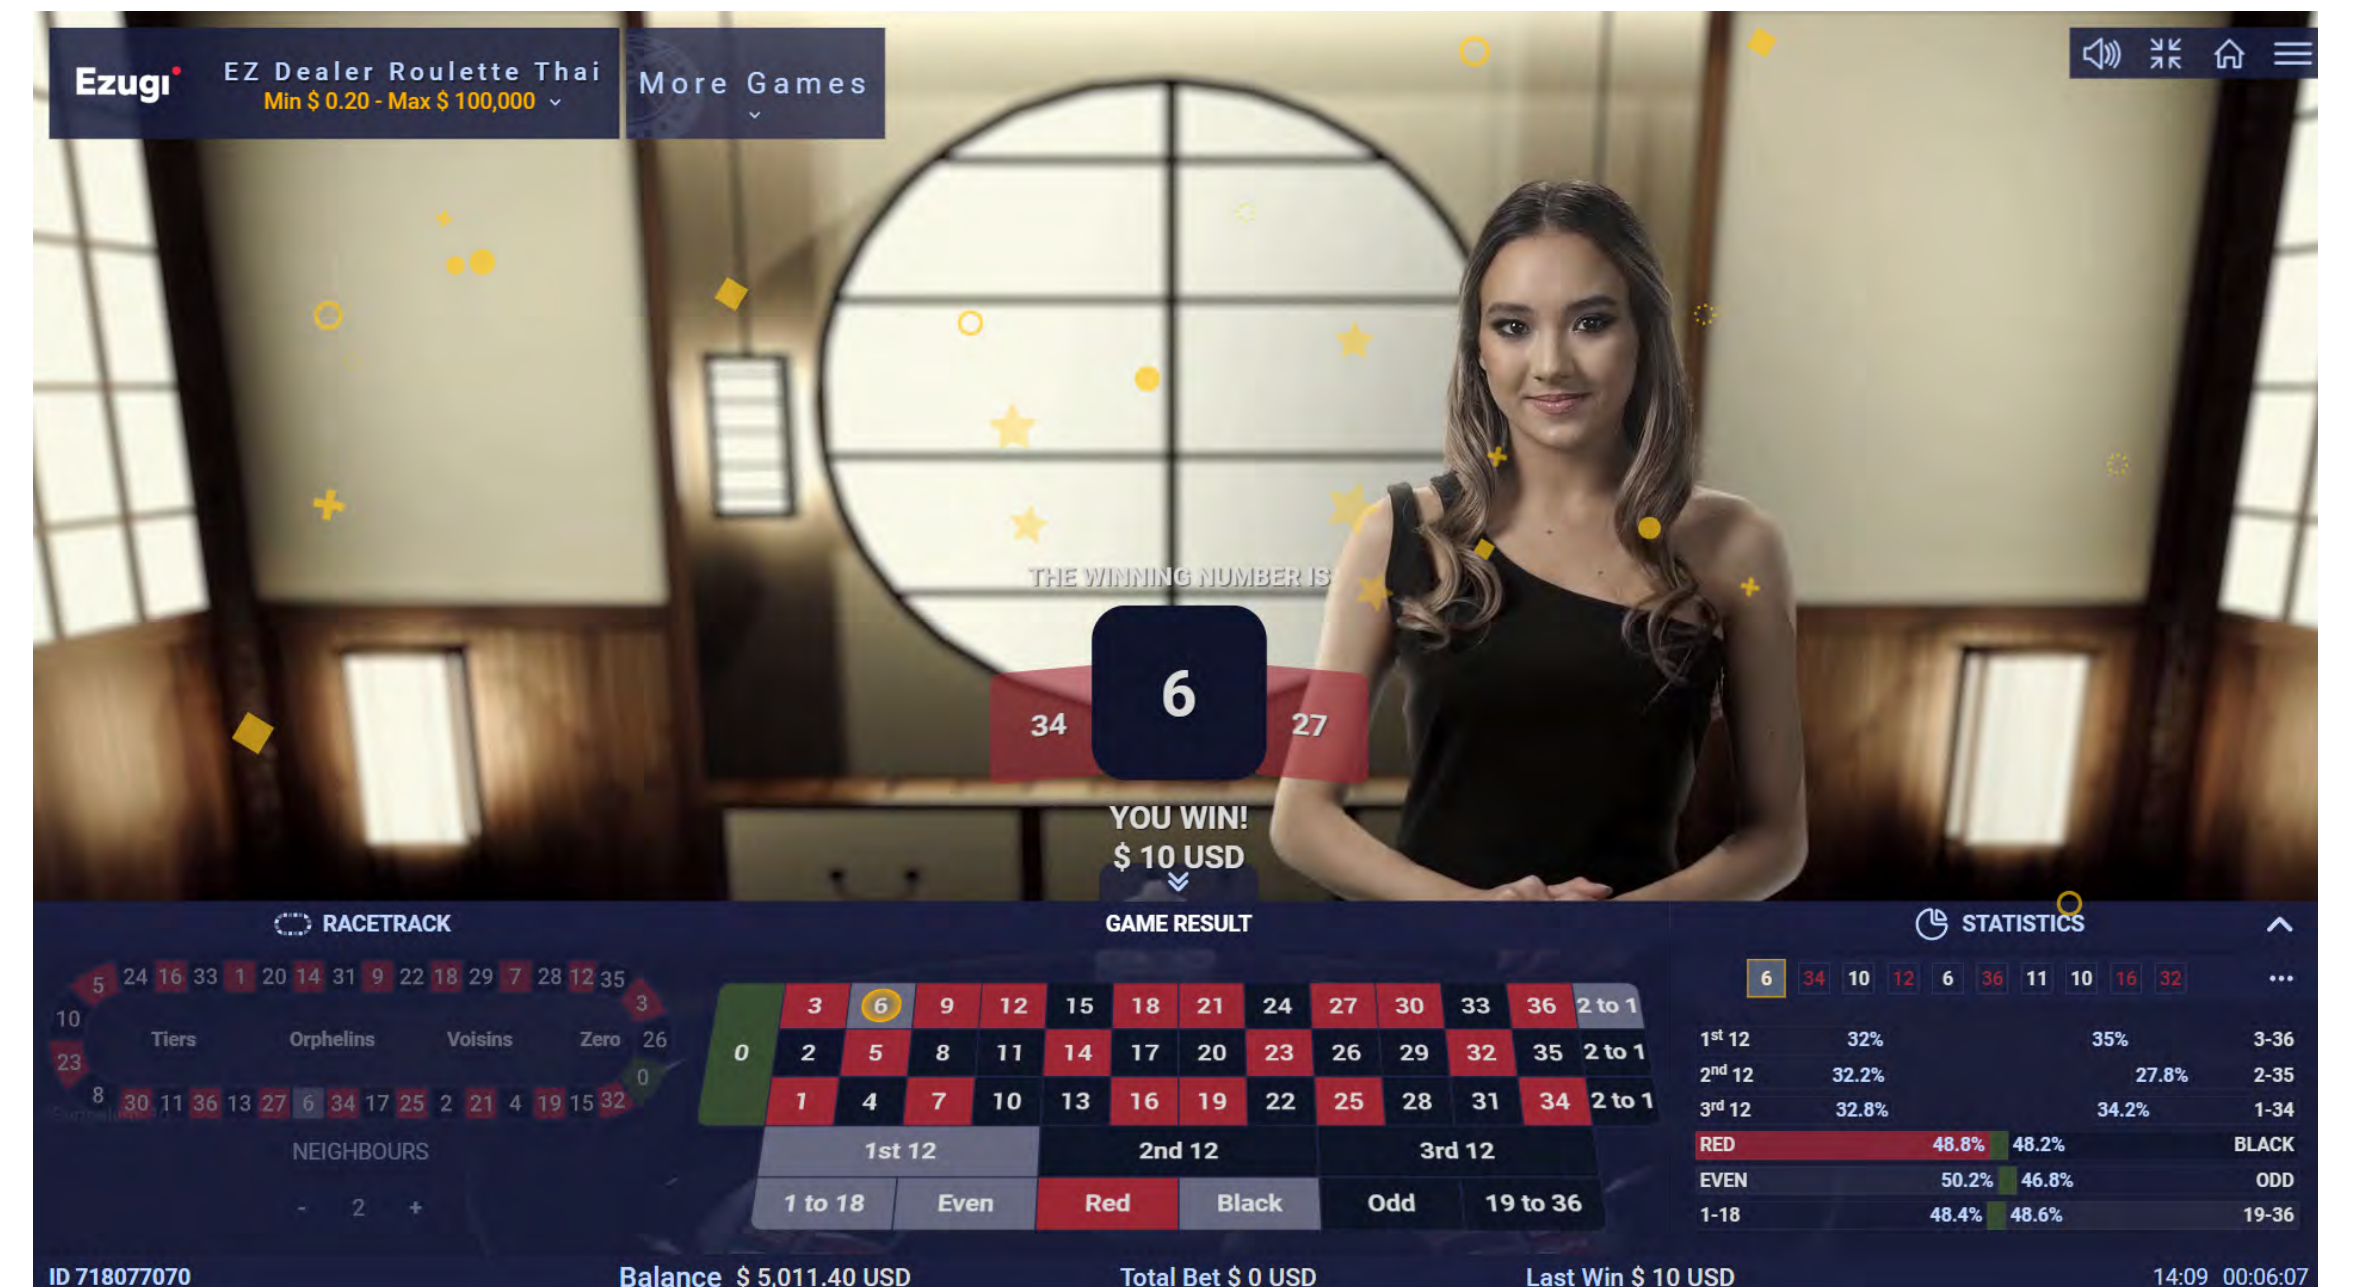

CONTACT YOUR KEY ACCOUNT MANAGER FOR MORE INFORMATION

VISUALS ARE FOR ILLUSTRATIVE PURPOSES AND PRODUCTS MAY VARY