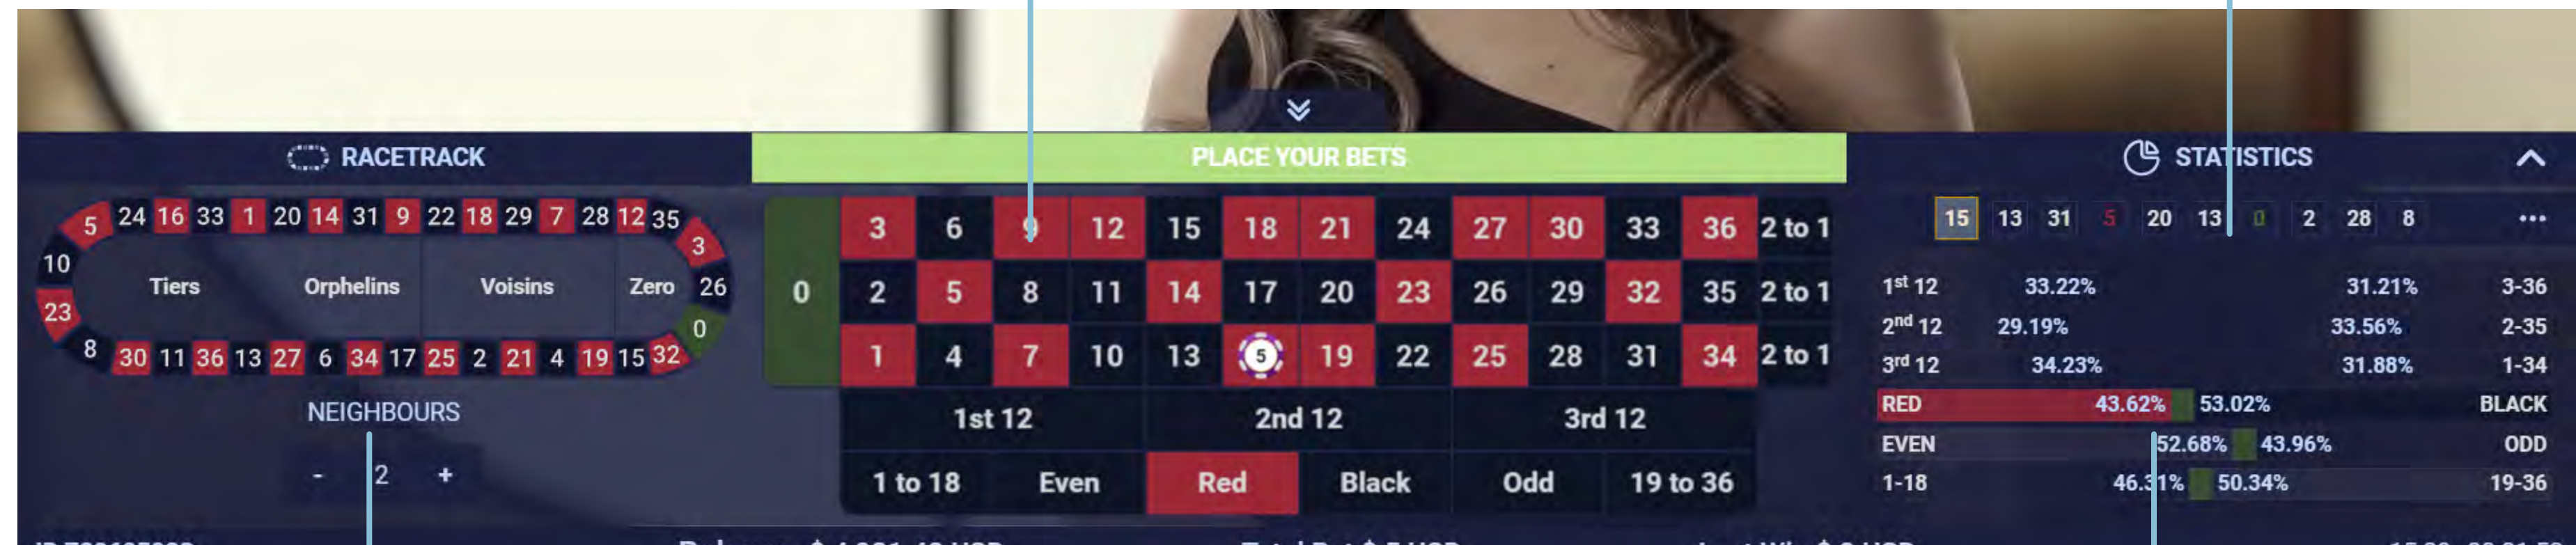

WINNING NUMBERS

The winning numbers display shows the most recent winning numbers.

NEIGHBOUR BETS

Click on a number to place a bet that covers a set of numbers. You can change the number of neighbour to select.

STATISTICS

Click here to show hot and cold numbers. You can select more to see the last 25 up to 100 spins.

VISUALS ARE FOR ILLUSTRATIVE PURPOSES AND PRODUCTS MAY VARY