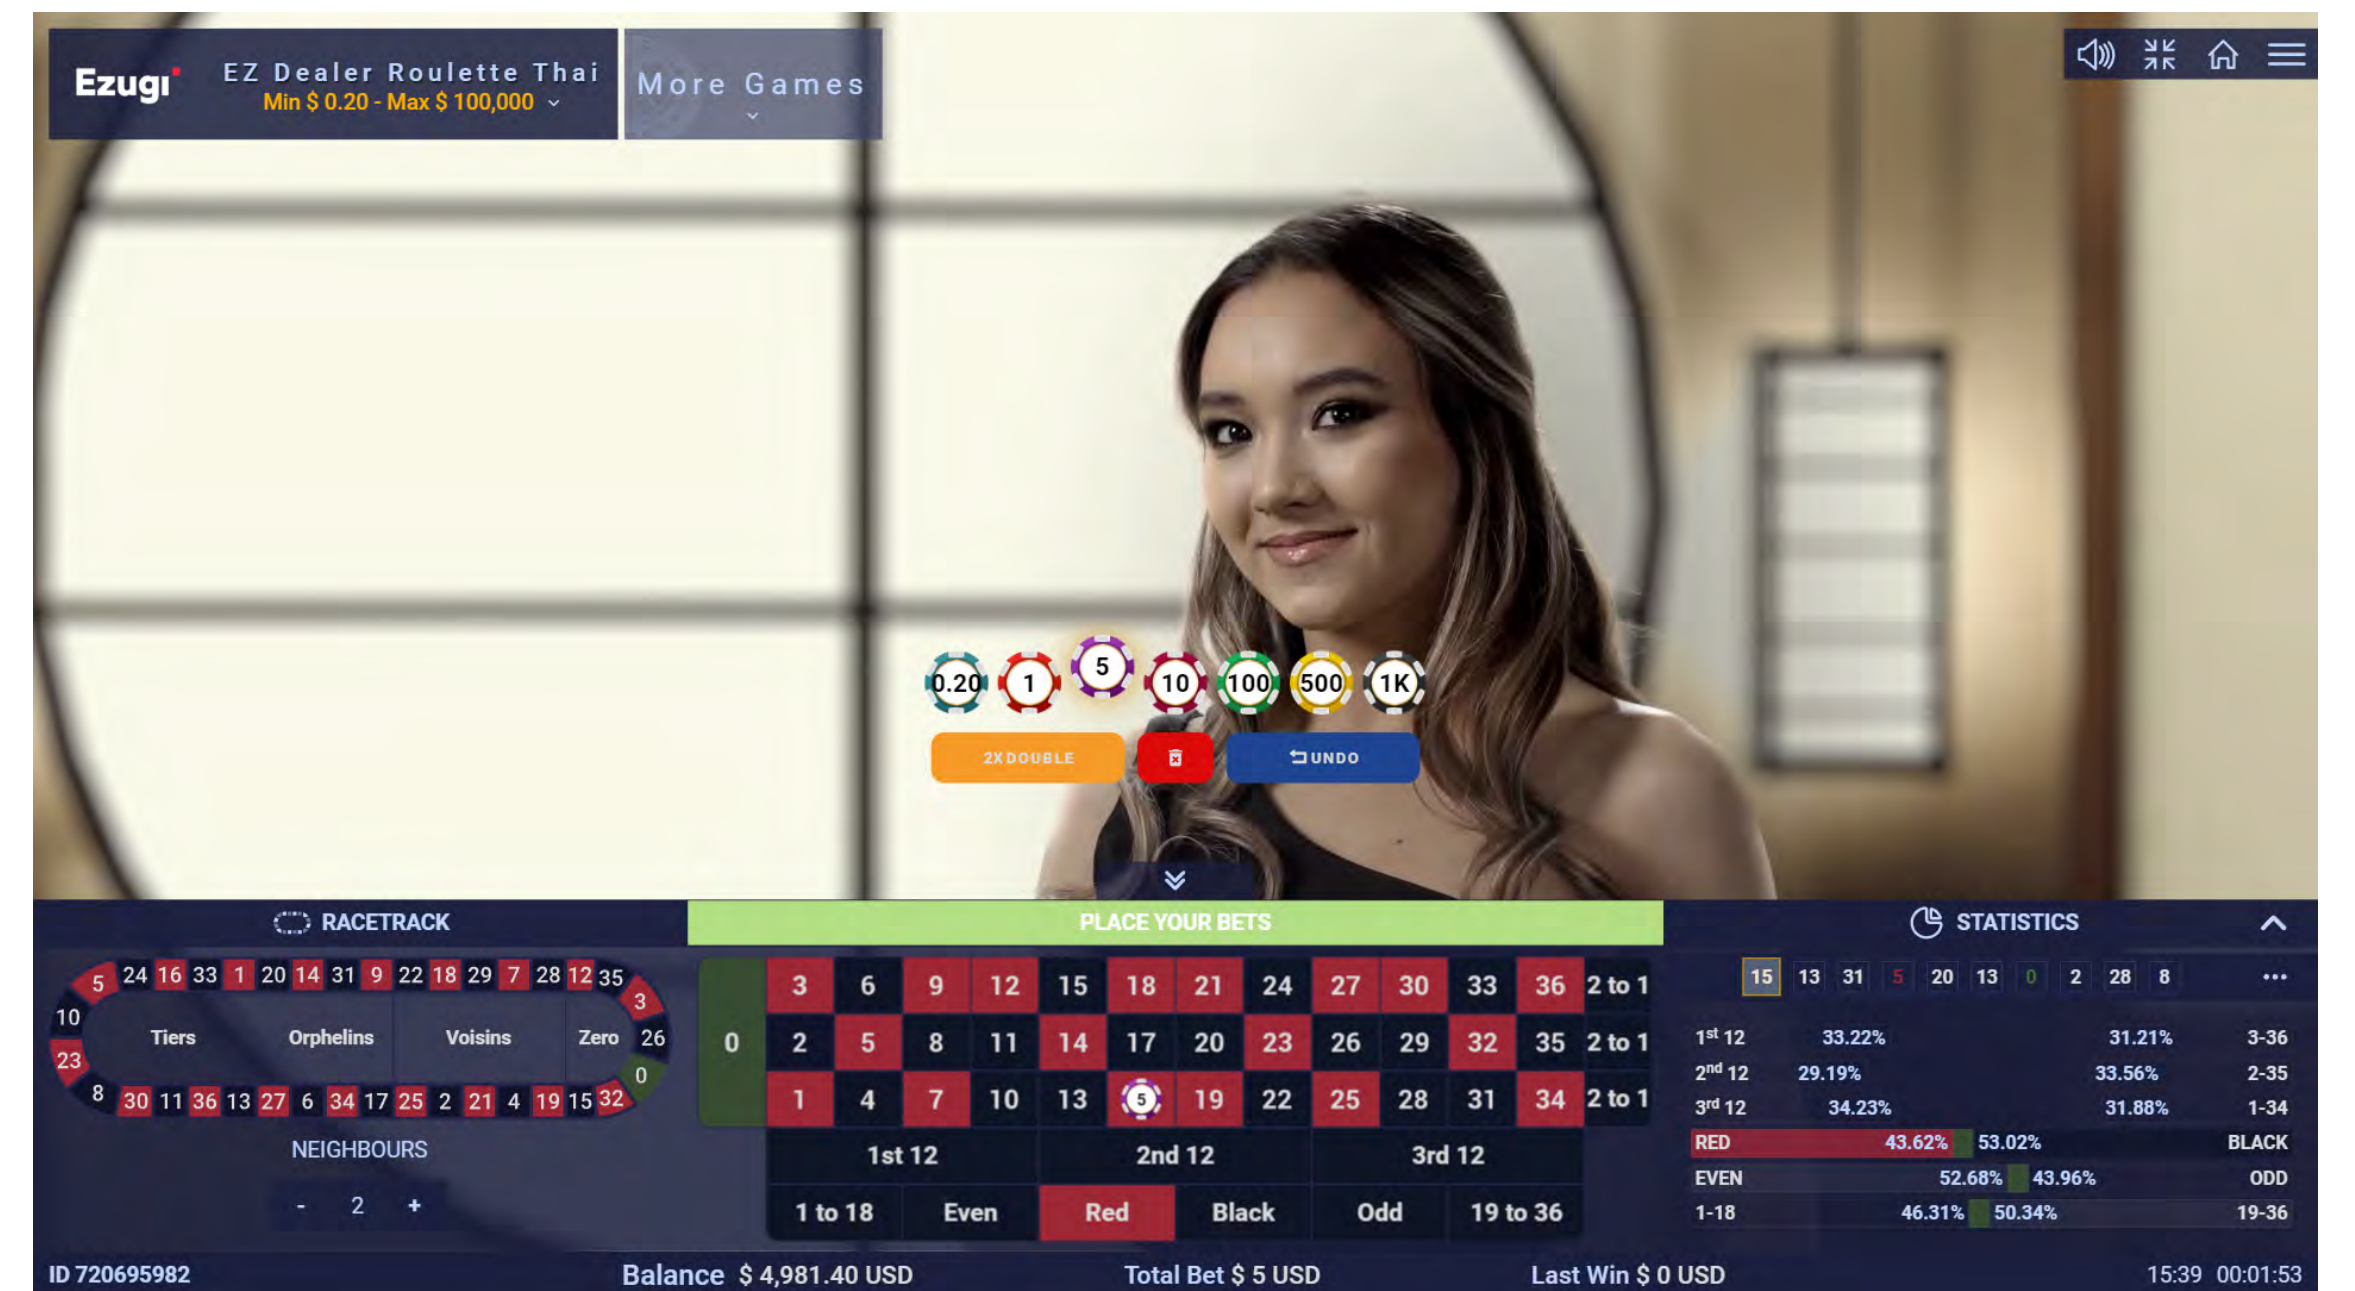

CONTACT YOUR KEY ACCOUNT MANAGER FOR MORE INFORMATION

VISUALS ARE FOR ILLUSTRATIVE PURPOSES AND PRODUCTS MAY VARY