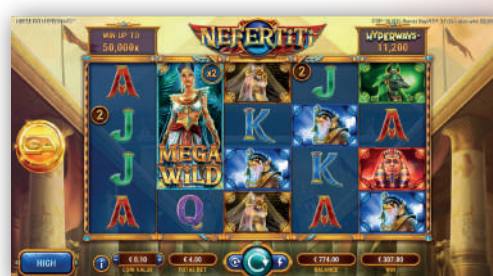

HYPERWAYS™

HyperWays™ is GameArt’s revolutionary game mechanic that permits each symbol to land with up to a 9x Symbol Multiplier, giving a maximum potential of 60,466,176 HyperWays™ to win. This insane number of ways to win is achieved on a standard 5x4 reel. Since every symbol has a ‘unique’ symbol multiplier of up to 9x, HyperWays™ can simulate up to the equivalent of 36 symbols on a single 4-tall-reel! With this method, we can achieve the workings of 60,466,176 ways in a small game area, making this slot one of the highest ways-to-win slots ever.

MEGA NEFERTITI WILDS

Mega Nefertiti Wilds appear randomly in the base game and land with a random total win multiplier up to 5x. They have a max symbol multiplier of 9x, 18x, 27x, and 36x for symbol sizes 1x1, 1x2, 1x3, and 1x4 respectively. The bigger the Mega Nefertiti Wild, the higher the symbol multiplier. Mega Nefertiti Wilds also create random wilds on the reels when they land, and during winning cascades, the Mega Nefertiti Wild can replace removed symbols with new wilds.

FREE SPINS

Landing five scatters in the base game awards eight free spins. The Mega Nefertiti Wild lands on every free spin.

BUY BONUS

Nefertiti HyperWays™ offers players a buy bonus that they can use to buy free spins. The buy bonus button takes the form of a gold coin with the GA logo. The cost of the bonus is 100x the bet.