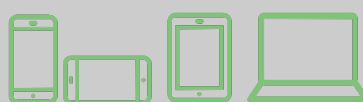

HACKSAW
G A M I N G

Double Rainbow

Game ID: 1144/1145/1146/1147

GAME DESCRIPTION

Double Rainbow is rainbow-themed slot filled with bright and lively colors and fluffy, soft white clouds. Activating all the colored Rainbow Reels will trigger the Full Rainbow feature that multiplies all reel multipliers and leads to really big wins! The game is cluster-win based with a 7x6 grid and a max win of 5,000 times your bet!

FEATURES

RAINBOW REELS

Each reel in the game corresponds to one color of the rainbow. These reels are called Rainbow Reels, and each Rainbow Reel has a Reel Multiplier above the playing field that applies to all wins of that color while the Rainbow Reel is active! Activated Rainbow Reels remain active for the duration of each round, including any extra spins awarded in that round.