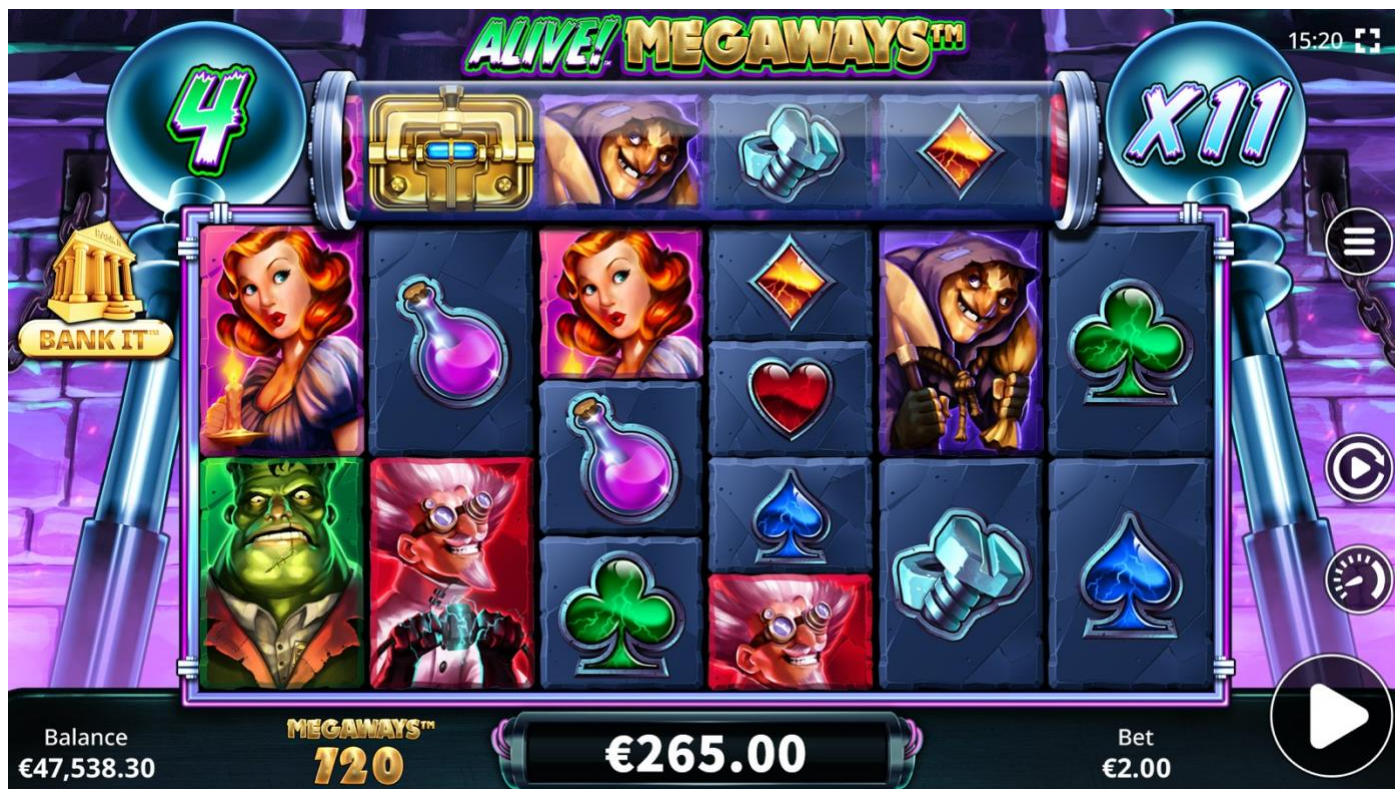

Game Features

Unlimited Multiplier Free Games feature

The Unlimited Multiplier Free Games feature is triggered by 3 or more Scatter symbols landing anywhere on the reels:

- 3 Scatter symbols - 8 free games;
- 4 Scatter symbols - 12 free games;
- 5 Scatter symbols - 16 free games;
- 6 Scatter symbols - 20 free games.

When the feature is triggered the Unlimited Multiplier is activated at the right upper corner of the reels. The value of the Unlimited Multiplier starts with 1x and increases by 1x after any win and symbol removals during the Extra Chance feature. The Unlimited Multiplier does not reset during the Unlimited Multiplier Free Games feature or any additional free games won during Play It Your Way™ feature.

During free games the Scatter symbol may appear on reels 2, 3, 4, 5 on the top tube reel. Any 2, 3 or 4 Scatter symbols trigger 2, 4 or 8 additional free games respectively.

At the completion of each set of free games the Play It Your Way™ feature starts. The Play It Your Way™ feature is available up to 9 times during Unlimited Multiplier Free Games feature. Free games won during Play It Your Way™ feature are played at the same coin bet as the game that triggered the Unlimited Multiplier Free Games feature.