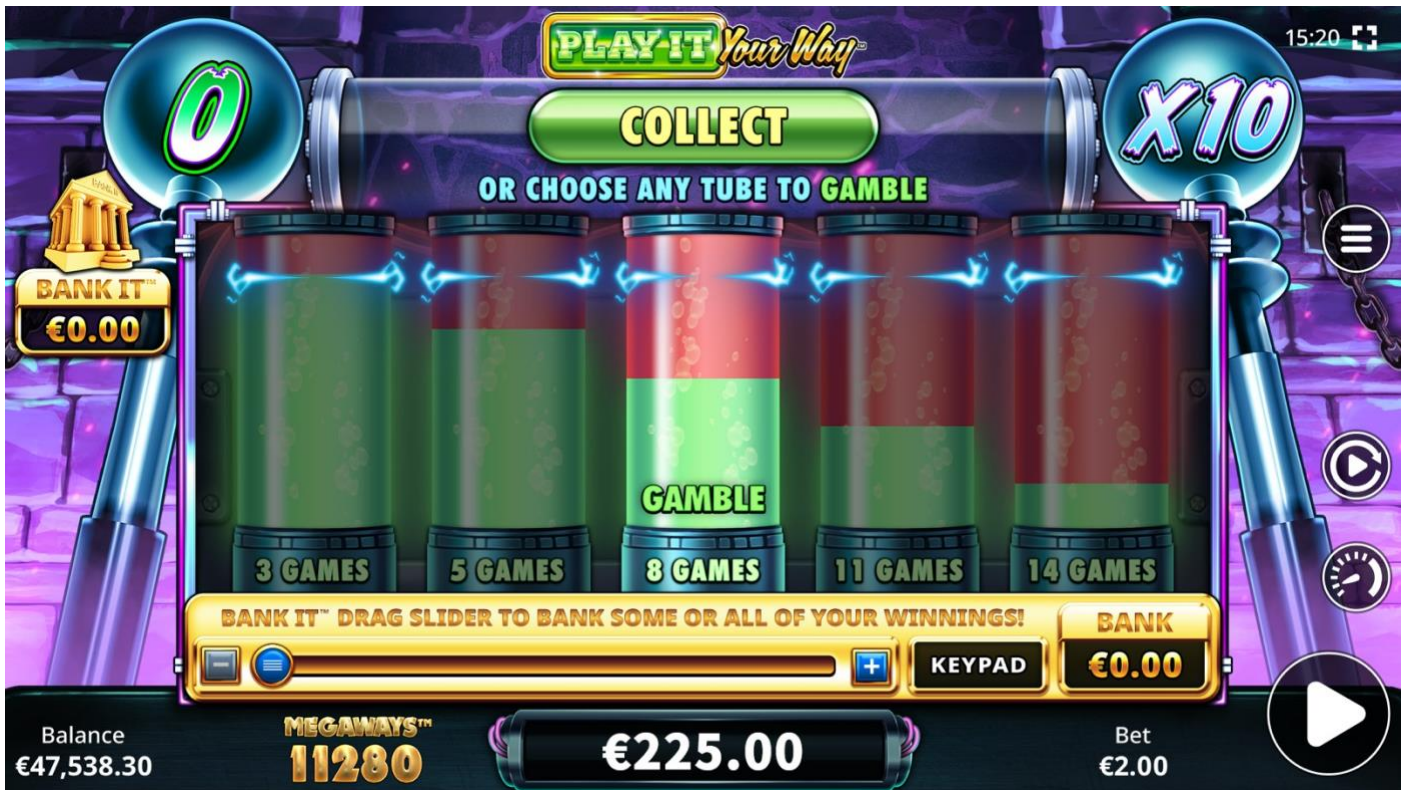

Play It Your Way™

Play It Your Way™ feature is triggered at the end of the Unlimited Multiplier Free Games feature.

During Play It Your Way™ feature player has the following choices:

- To collect the win and end feature immediately the player can press the COLLECT button;
- To bank a part of their win the player can activate the Bank It™ feature;
- Gamble the win for one of the 5 available gamble options.

To gamble the win the player chooses the top tube with the number of additional free games and presses the button GAMBLE.

During gamble, landing in green zone retains player's win meter and awards an additional number of free games.

During gamble, landing in red zone forfeits win meter and may award the Consolation Prize.

The Consolation Prize is calculated on the likelihood of reaching 10,000x Bet.

The Play It Your Way™ feature is available up to 9 times during the Unlimited Multiplier Free Games feature.