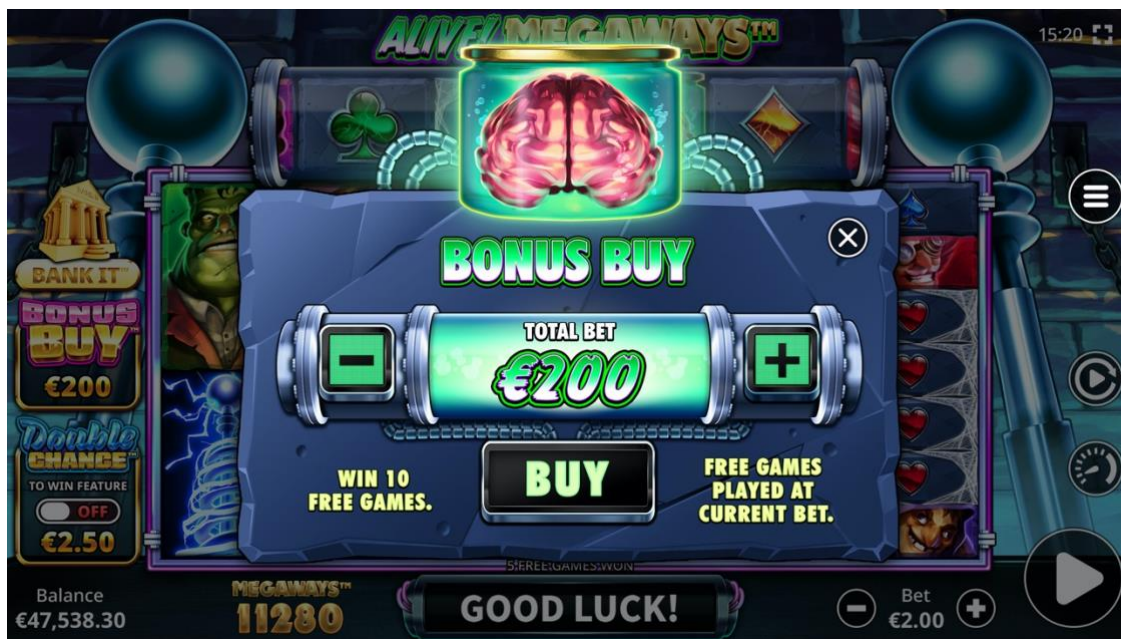

5. Bonus Buy

The Bonus Buy feature awards 10 free games at a cost of 2,000x Coin Bet or 100x Total Bet.