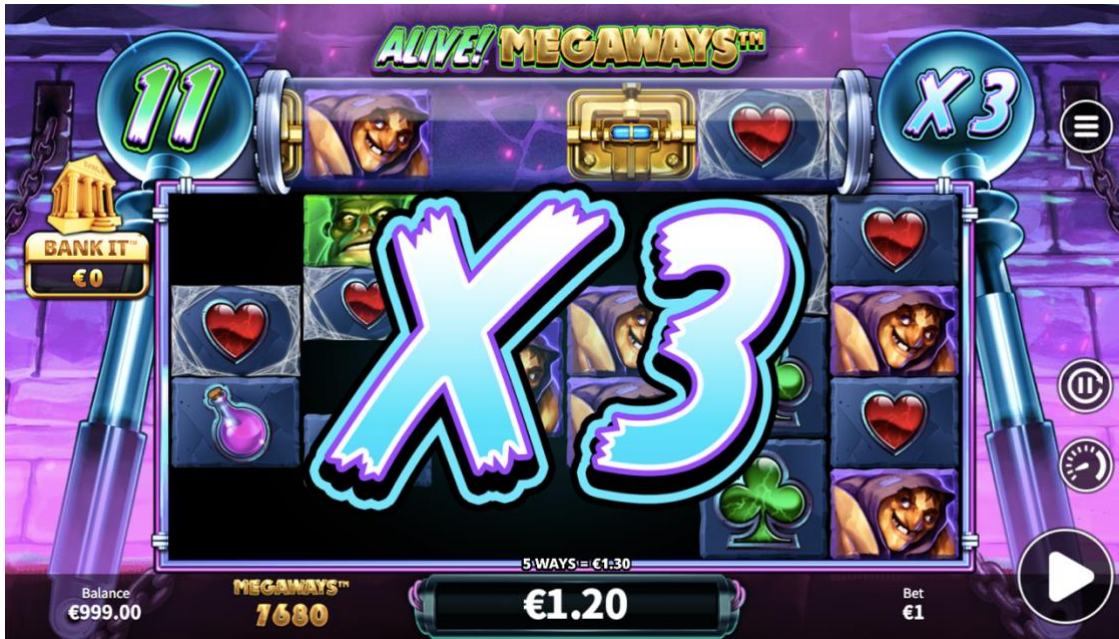

8. Unlimited Multiplier Free Games feature round

Round of free games with the growing Unlimited Multiplier.