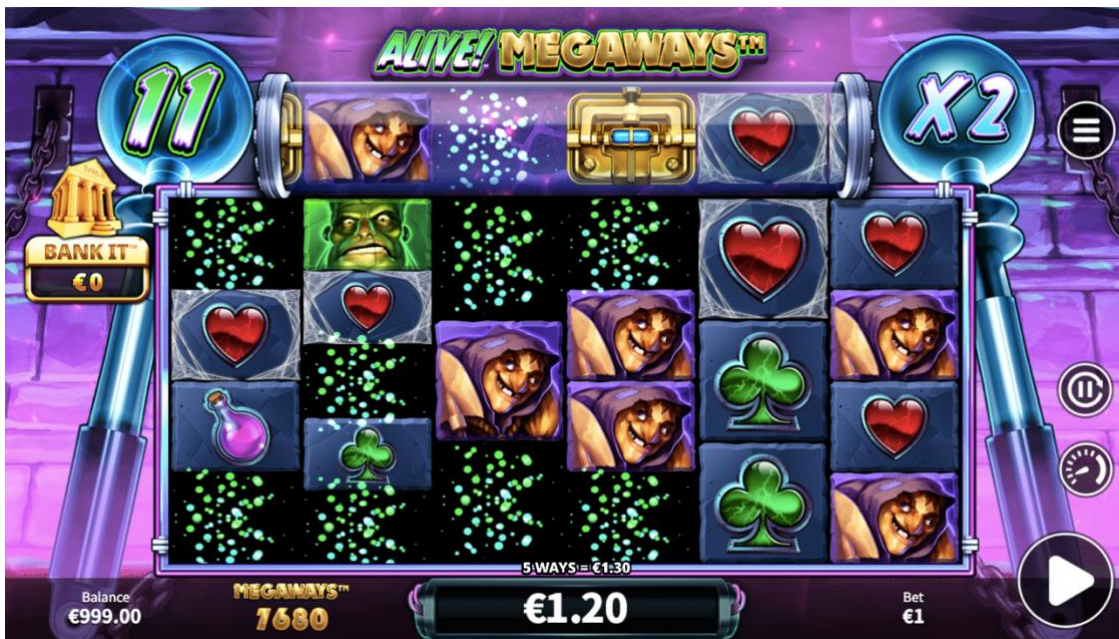

7. Unlimited Multiplier Free Games feature: Extra Chance

Round of free games with the activated Extra Chance feature.