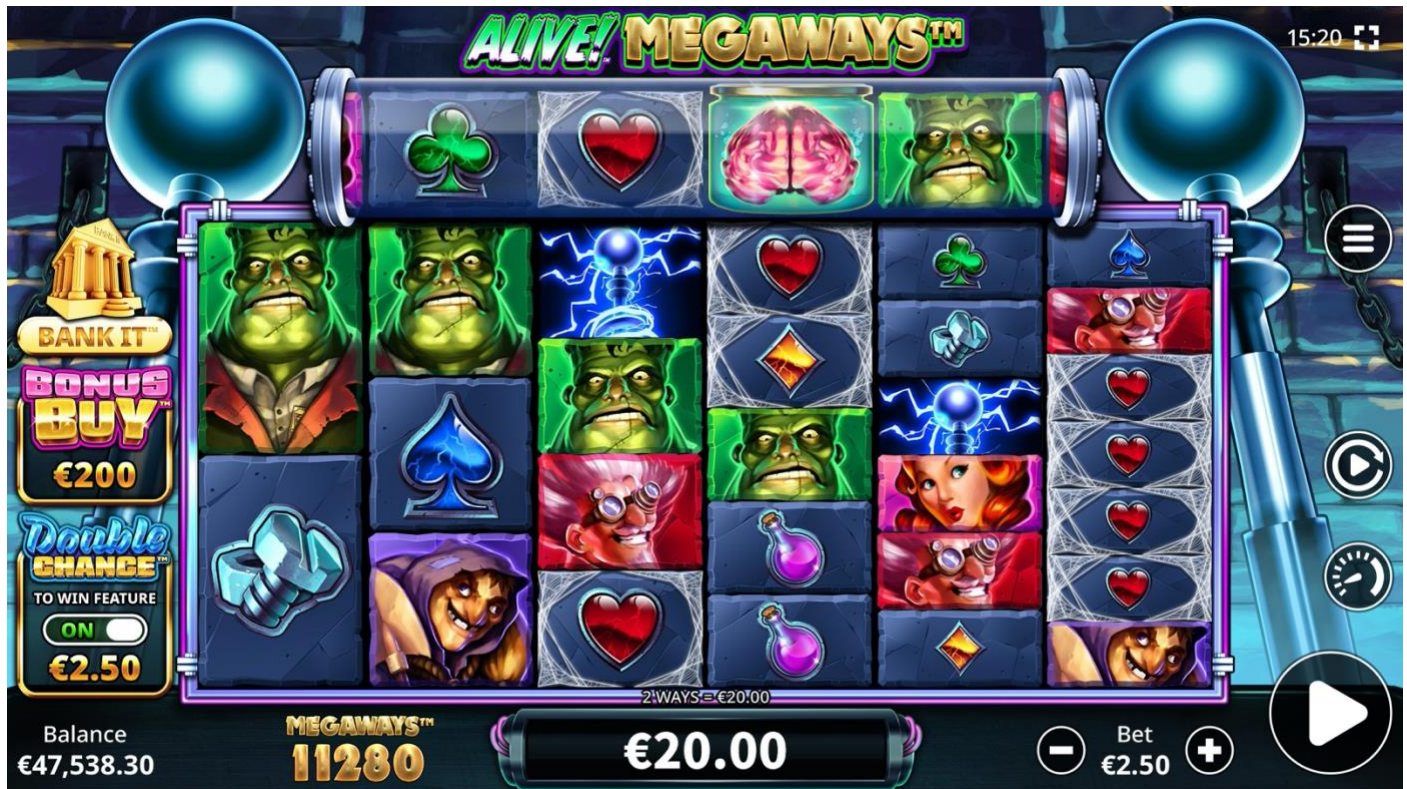

Double Chance feature

The Double Chance feature doubles the chances of the Unlimited Multiplier Free Games feature for an additional cost.

Double Chance price for the next spin is displayed on the screen. It is a total of the player's current bet and 5 additional credits multiplied by the Coin Bet.

The player can activate the Double Chance feature only in the main game.

The Double Chance cannot be turned on/off during spins.

The feature is turned off as a default.

The Bonus Buy and the Double Chance feature cannot be activated simultaneously.