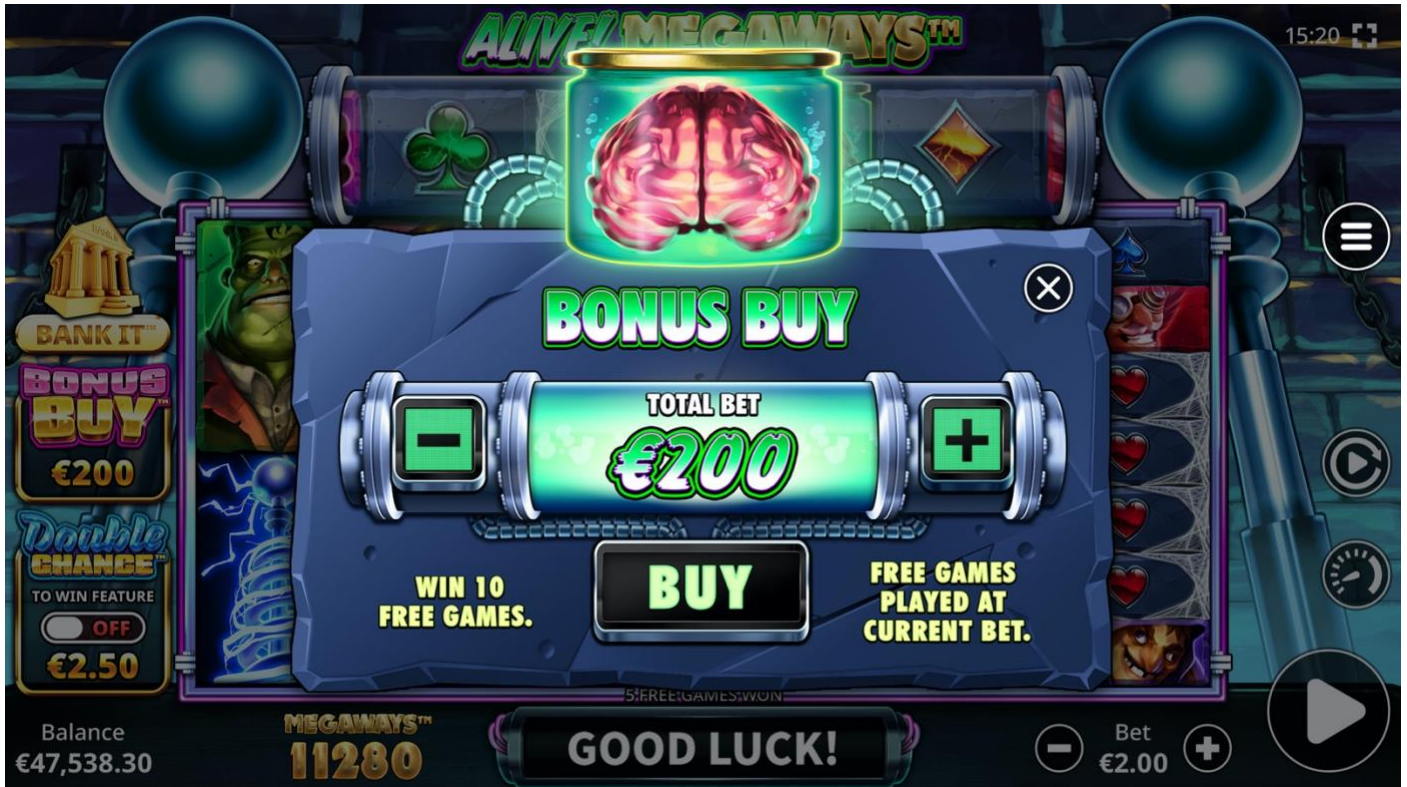

Bonus Buy

The Bonus Buy feature is an option for the player to buy 10 free games of the Unlimited Multiplier Free Games feature. It starts feature immediately for the cost of 2,000x Coin Bet or 100x Total Bet.

The player can choose the bet and see the cost of the 10 free games, then press the "BUY" button to pay for the guaranteed 10 free games of the Unlimited Multiplier Free Games feature.

After purchasing the feature, all wins will be calculated the same as during regular spins.

The Bonus Buy feature can be activated only between spins and during the main game.

Completion of the Bonus Buy feature activates 10 free games of the Unlimited Multiplier Free Games feature.