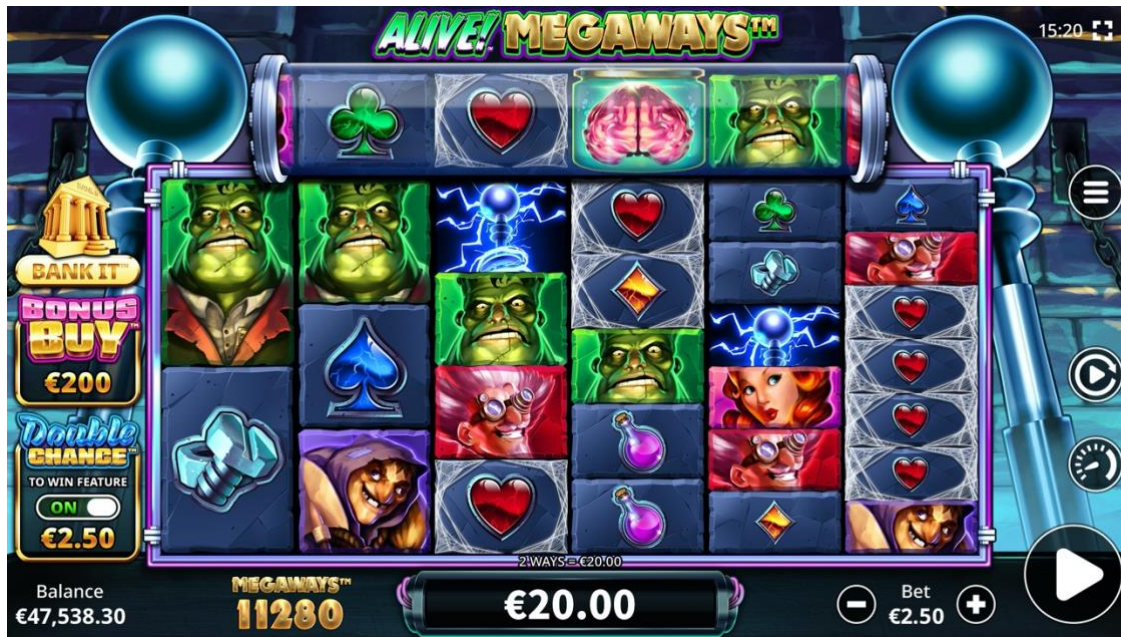

4. Double Chance

Round of the game with the Double Chance feature is on.