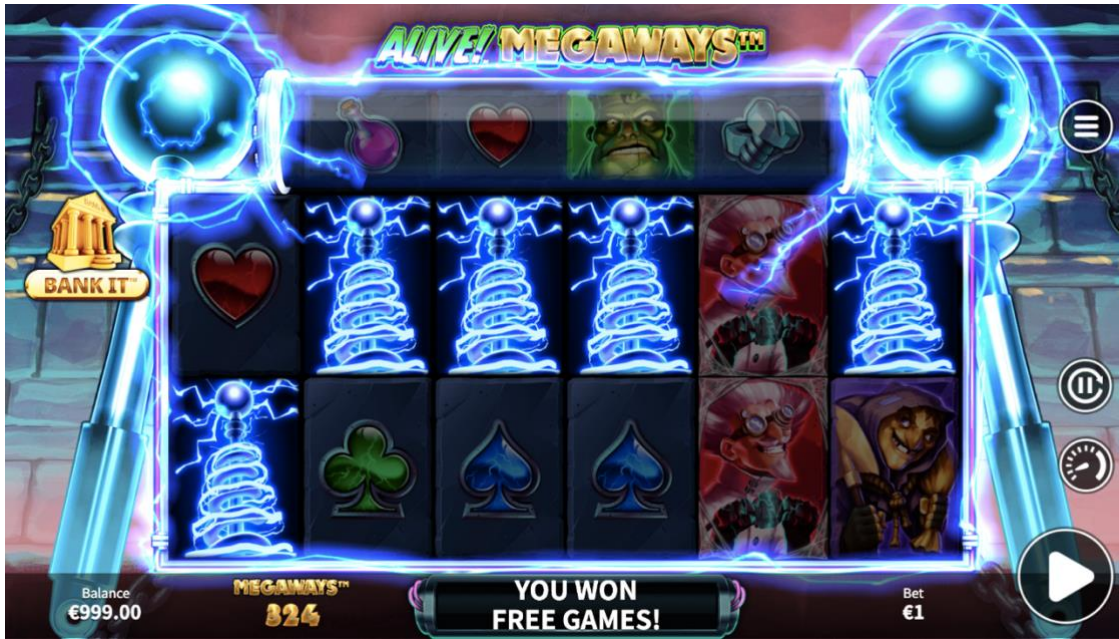

2. Main Game Round

Round of the main game with main symbols on the reels.

WILD		SCATTER	
SUBSTITUTES FOR ALL SYMBOLS EXCEPT AND . APPEARS ON TUBE REEL ONLY.		APPEARS ON MAIN REELS ONLY DURING PAID GAMES ONLY.	
6 200	6 50	6 30	6 30
5 100	5 30	5 15	5 15
4 50	4 20	4 10	4 10
3 20	3 10	3 5	3 5
2 10			
6 20	6 15	6 15	6 15
5 10	5 7	5 7	5 7
4 6	4 5	4 5	4 5
3 4	3 3	3 3	3 3
6 10	6 10	6 8	6 8
5 5	5 5	5 4	5 4
4 3	4 3	4 2	4 2
3 2	3 2	3 1	3 1

3. Paytable

Paytable section defines different winning combinations and their payouts. The paytable section also contains information about game rules and features.

4. Double Chance

Round of the game with the Double Chance feature is on.

5. Bonus Buy

The Bonus Buy feature awards 10 free games at a cost of 2,000x Coin Bet or 100x Total Bet.

6. Unlimited Multiplier Free Games feature trigger

Round of the game when 5 Scatter symbols trigger 16 free games.