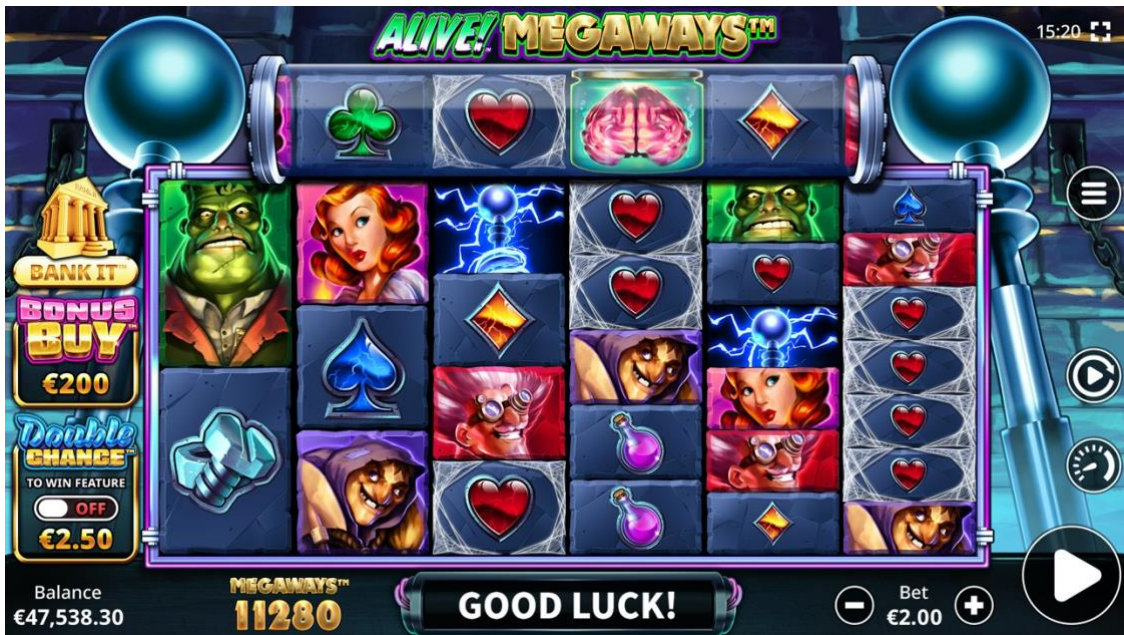

2. Main Game Round

Round of the main game with main symbols on the reels.

WILD		SCATTER	
SUBSTITUTES FOR ALL SYMBOLS EXCEPT AND . APPEARS ON TUBE REEL ONLY.		APPEARS ON MAIN REELS ONLY DURING PAID GAMES ONLY.	
6 200	6 50	6 30	6 30
5 100	5 30	5 15	5 15
4 50	4 20	4 10	4 10
3 20	3 10	3 5	3 5
2 10			
6 20	6 15	6 15	6 15
5 10	5 7	5 7	5 7
4 6	4 5	4 5	4 5
3 4	3 3	3 3	3 3
6 10	6 10	6 8	6 8
5 5	5 5	5 4	5 4
4 3	4 3	4 2	4 2
3 2	3 2	3 1	3 1