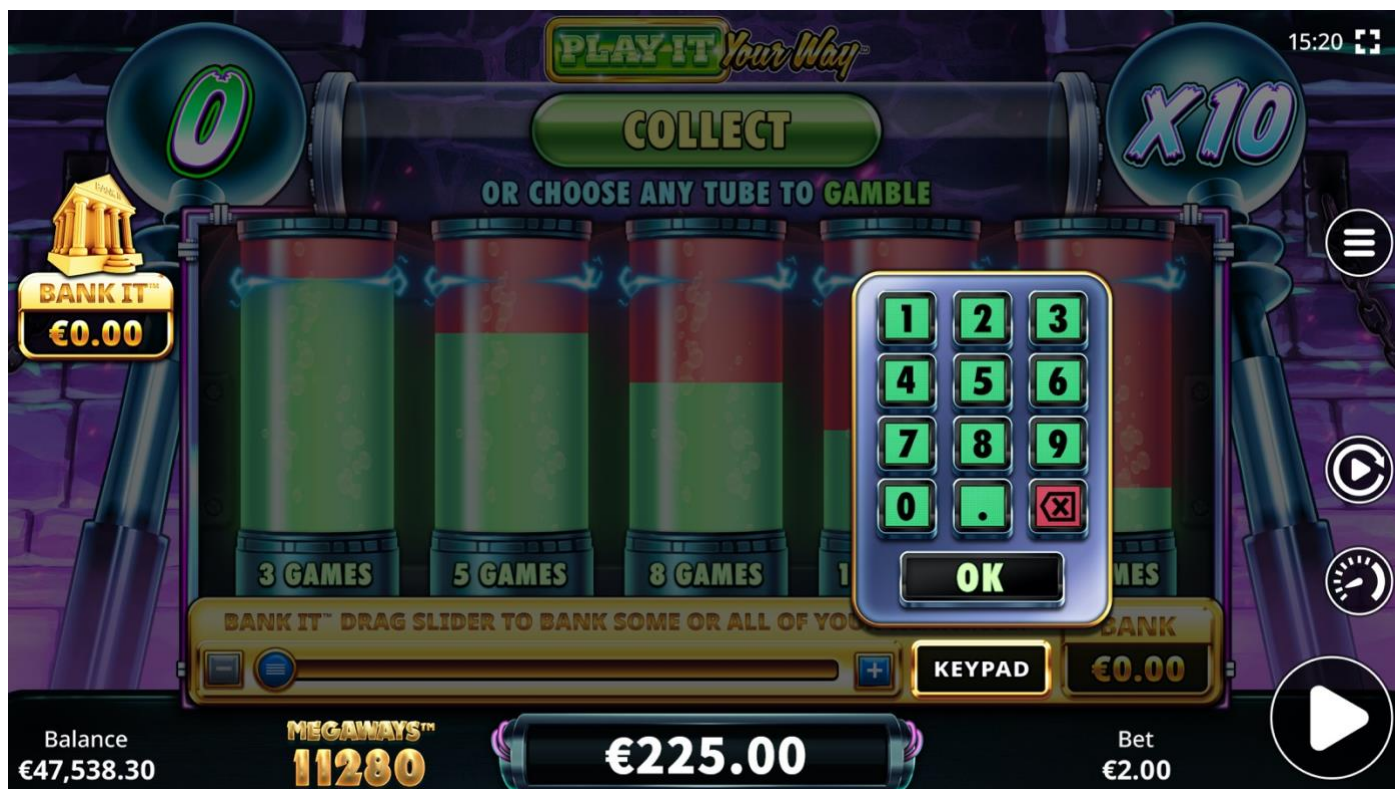

Bank It™

During Play It Your Way™ the player may use the Bank It™ feature.

Bank It™ feature saves the defined amount of money regardless of the outcome of Play It Your Way™ feature.

To save the part of the money won, the player may bank it and gamble the rest of it.

Below the gamble screen there is a sliding bar. The player can define the sum for banking in 3 ways:

- drag slider to left or right;
- press "+" or "-" at sides of the slider;
- or use a keypad to enter the sum for banking.

As the player chooses the sum the following parameters change:

- the Win Meter is reduced by the defined amount;
- the Bank It™ button is updated by the defined amount;
- the ratio of green and red zones. The more money the player banks, the larger the red zone is on all tubes;

If the player applies the Bank It™ feature to save the defined sum of money, it is awarded regardless of the outcome of the Play It Your Way™ feature.