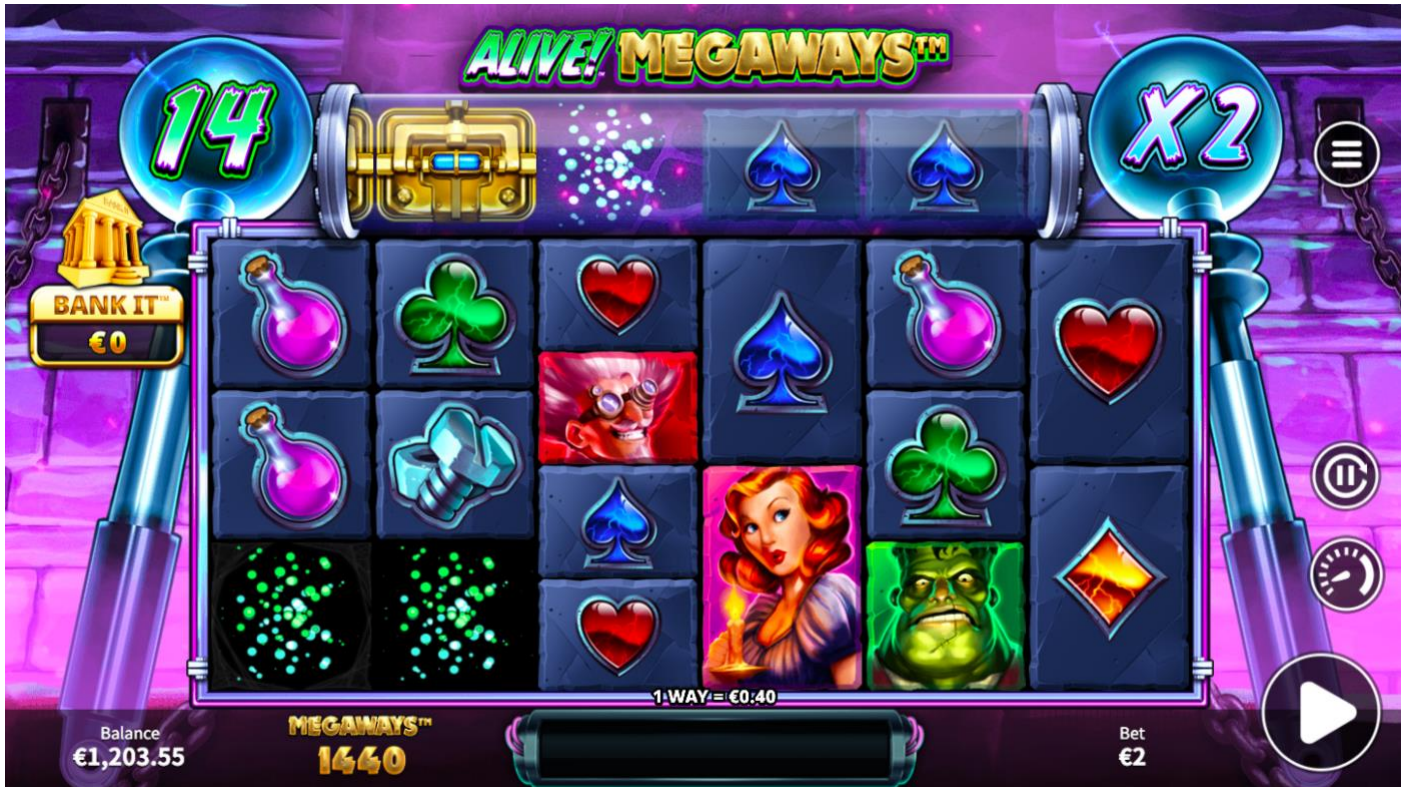

Extra Chance

The Extra Chance feature is triggered by any winning event.

All symbols that form any part of a winning combination may be removed from both main reels and top tube reel.

If so remaining symbols in main reels drop down and in top tube reel slide left.

New symbols drop in from above in main reels and slide in from the right in top tube reel.

The Extra Chance feature does not apply to the Scatter symbols.