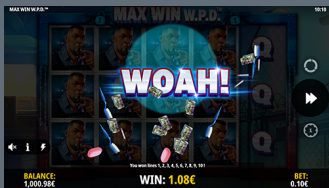

MAX WIN W.P.D

About

Welcome to the Wild Pay Department, where the slot police are on the hunt for the Wildest criminals in order to lock them up and help you spin your way to a share of the stolen loot - it's Max Win W.P.D.

THE STATS

- RTP: 96.00%
- Hit Rate: 27.9%
- Reels: 5
- Lines: 10
- Free Spins: 1 in 182
- Minimum Bet: 0.10
- Max Exposure: 7,976 x Bet
- Volatility: 8/10

RICH REWARDS

The prisoner symbols are the most important in the game as they are not only Wild but will also produce the Wild Multipliers in Free Spins. The police badge and the Head of W.P.D are the top-paying symbols.

WILD WINNINGS

Max Win W.P.D is a 10-line slot featuring an exciting Free Spins bonus round, complete with Sticky Wilds and sticky Wild Multipliers, which can produce some epic wins if they land in the right positions.

Specs

TECHNOLOGY

SKIN ID
200805

MAX WIN W.P.D

Game Features

FREE SPINS

During Free Spins, any prisoner Wilds which land will stick in place for the entire feature, while a Wild on each reel will award an extra 2 Free Spins, unleashing huge win potential.