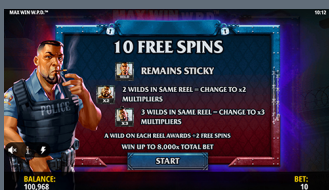

MAX WIN W.P.D

About

Welcome to the Wild Pay Department, where the slot police are on the hunt for the Wildest criminals in order to lock them up and help you spin your way to a share of the stolen loot - it's Max Win W.P.D.

THE STATS

- RTP: 96.00%
- Hit Rate: 27.9%
- Reels: 5
- Lines: 10
- Free Spins: 1 in 182
- Minimum Bet: 0.10
- Max Exposure: 7,976 x Bet
- Volatility: 8/10

RICH REWARDS

The prisoner symbols are the most important in the game as they are not only Wild but will also produce the Wild Multipliers in Free Spins. The police badge and the Head of W.P.D are the top-paying symbols.

WILD WINNINGS

Max Win W.P.D is a 10-line slot featuring an exciting Free Spins bonus round, complete with Sticky Wilds and sticky Wild Multipliers, which can produce some epic wins if they land in the right positions.

Specs

TECHNOLOGY

SKIN ID
200805

MAX WIN W.P.D

Game Features

FREE SPINS

During Free Spins, any prisoner Wilds which land will stick in place for the entire feature, while a Wild on each reel will award an extra 2 Free Spins, unleashing huge win potential.