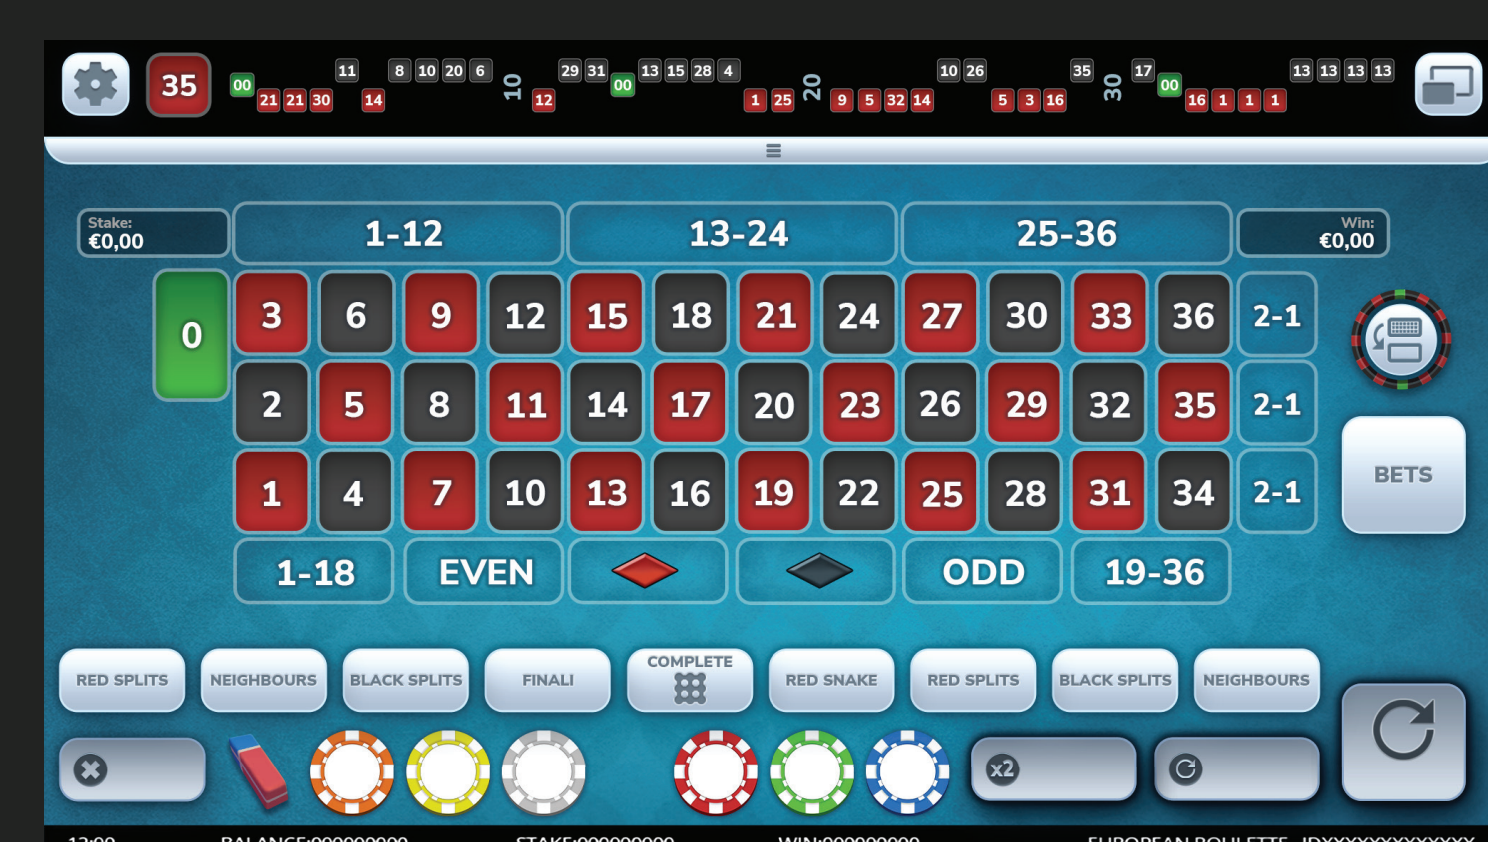

PLATINUM

Game name

European Roulette Platinum

Game type

Roulette

About me

The roulette player's roulette! This VIP focused version enables easy, simple adding of even the most complex bets as players switch from table to racetrack and back with dozens of favourite bets preloaded at the touch of a button and a selection of 15 chip sizes. Drawing on research with high worth VIPs, this Roulette combines the perfect features to optimise a play session.

Special features

- 15 chip sizes to choose from
- Complex pre-set bets
- Key actions
- Amazing quality stats page

Where should I sit?

Table Games

Who loves me?

VIP Players, High Rollers

Math

<p>Max Win €94,5k/£94,5k</p>	<p>RTP 97.3%</p>	<p>Win rate 1 in 5</p>	<p>Volatility Medium</p>
---	-----------------------------	-----------------------------------	-------------------------------------

Screenshots

Logo No BG

Roulette Wheel
2048x1152px

Roulette Table
2048x1152px

Racetrack View
2048x1152px

Statistics View
2048x1152px