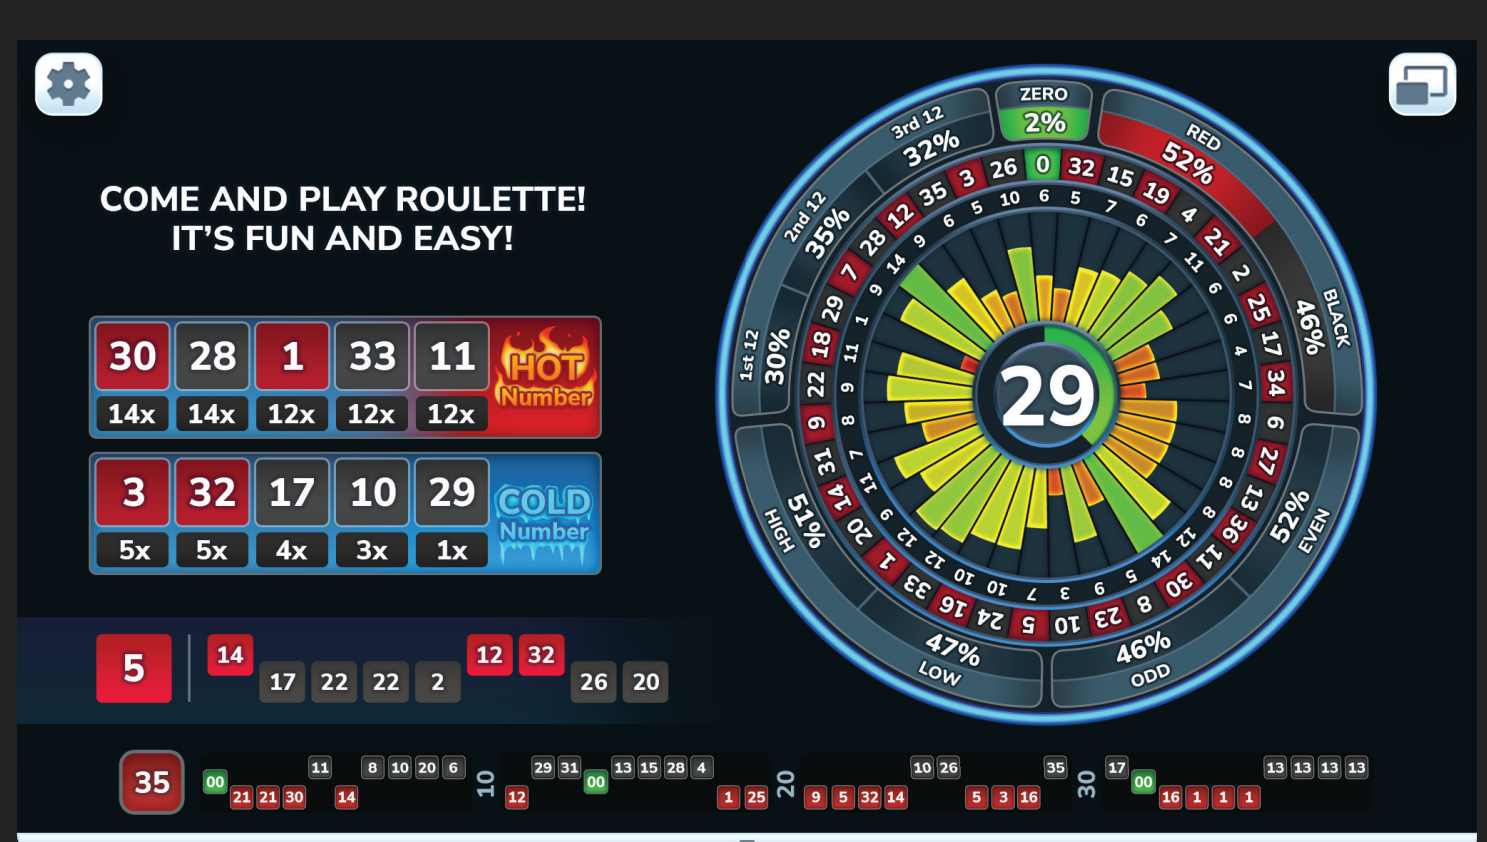

PLATINUM

Game name

European Roulette Platinum

Game type

Roulette

About me

The roulette player's roulette! This VIP focused version enables easy, simple adding of even the most complex bets as players switch from table to racetrack and back with dozens of favourite bets preloaded at the touch of a button and a selection of 15 chip sizes. Drawing on research with high worth VIPs, this Roulette combines the perfect features to optimise a play session.

Special features

- 15 chip sizes to choose from
- Complex pre-set bets
- Key actions
- Amazing quality stats page

Where should I sit?

Table Games

Who loves me?

VIP Players, High Rollers

Math

<p>Max Win €94,5k/£94,5k</p>	<p>RTP 97.3%</p>	<p>Win rate 1 in 5</p>	<p>Volatility Medium</p>
---	-----------------------------	-----------------------------------	-------------------------------------

Screenshots

Logo No BG

Roulette Wheel
2048x1152px

Roulette Table
2048x1152px

Racetrack View
2048x1152px

Statistics View
2048x1152px