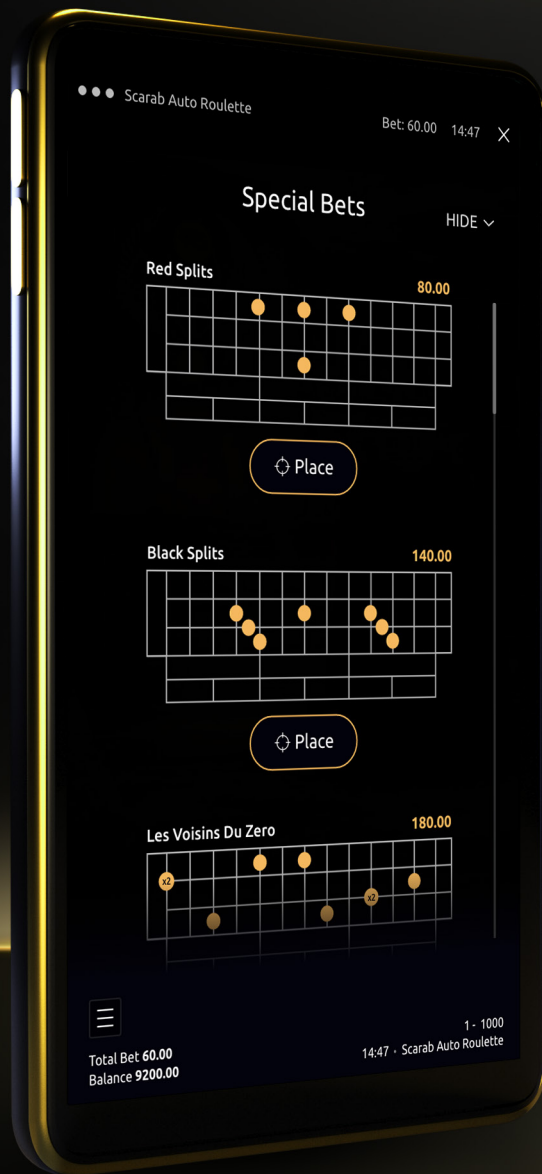

Ancient luxury

Gameplay is set on a gilded roulette wheel in the Temple of the Scarab, a lavish subterranean chamber where ornate columns, murals and hieroglyphs all hint at the fortunes of this world ...and the next.

GAME DATA

Game theme: Ancient Egypt
Screen aspect ratio: Dynamic scaling

FEATURES

- Racetrack Bets
 - Autoplay
 - Special Bets
-

LANGUAGE SUPPORT

Fully translated into 32 languages:

Bulgarian, Chinese (simplified), Croatian, Czech, Danish, Dutch, English, Finnish, French, German, Greek, Hindi, Hungarian, Indonesian, Italian, Japanese, Korean, Latvian, Lithuanian, Norwegian, Polish, Portuguese (Brazilian), Portuguese (Euro), Romanian, Russian, Slovak, Slovenian, Spanish, Swedish, Thai, Turkish, Vietnamese.

FEATURE

Racetrack Bets

The game features a Racetrack board in addition to its standard bet board. This enables the so-called French bets: Voisins du Zero, Tiers du Cylindre and Orphelins.

FEATURE

Special Bets

Players can choose from 9 popular preset bet configurations including Red/Black Splits, Orphelins, Snake, 007 and more.

FEATURE

Autoplay

Activated via the betting interface, Autoplay allows players to initiate automatic rebets for 25, 50 or 100 rounds.