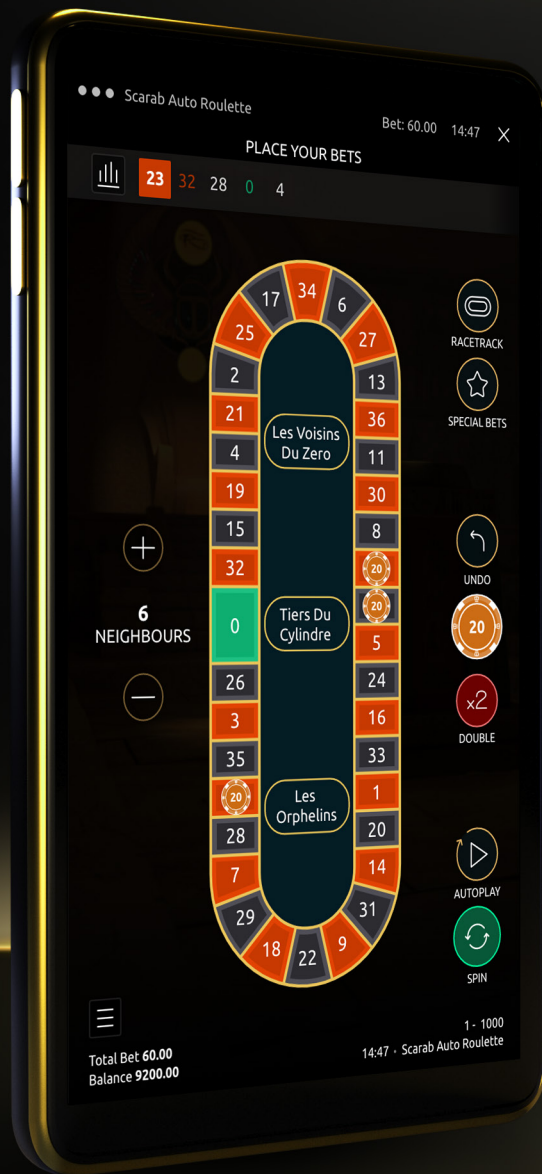

Ancient luxury

Gameplay is set on a gilded roulette wheel in the Temple of the Scarab, a lavish subterranean chamber where ornate columns, murals and hieroglyphs all hint at the fortunes of this world ...and the next.

GAME DATA

Game theme: Ancient Egypt
Screen aspect ratio: Dynamic scaling

FEATURES

- Racetrack Bets
 - Autoplay
 - Special Bets
-

LANGUAGE SUPPORT

Fully translated into 32 languages:

Bulgarian, Chinese (simplified), Croatian, Czech, Danish, Dutch, English, Finnish, French, German, Greek, Hindi, Hungarian, Indonesian, Italian, Japanese, Korean, Latvian, Lithuanian, Norwegian, Polish, Portuguese (Brazilian), Portuguese (Euro), Romanian, Russian, Slovak, Slovenian, Spanish, Swedish, Thai, Turkish, Vietnamese.

FEATURE

Racetrack Bets

The game features a Racetrack board in addition to its standard bet board. This enables the so-called French bets: Voisins du Zero, Tiers du Cylindre and Orphelins.

FEATURE

Special Bets

Players can choose from 9 popular preset bet configurations including Red/Black Splits, Orphelins, Snake, 007 and more.

FEATURE

Autoplay

Activated via the betting interface, Autoplay allows players to initiate automatic rebets for 25, 50 or 100 rounds.