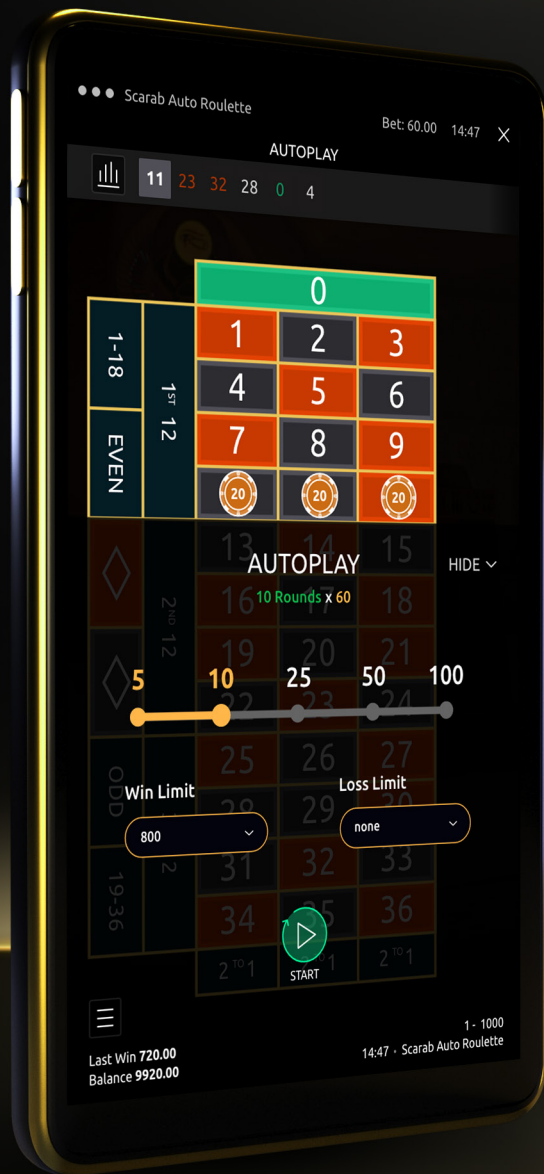

GAME DATA

Game theme: Ancient Egypt
Screen aspect ratio: Dynamic scaling

FEATURES

- Racetrack Bets
 - Autoplay
 - Special Bets
-

LANGUAGE SUPPORT

Fully translated into 32 languages:

Bulgarian, Chinese (simplified), Croatian, Czech, Danish, Dutch, English, Finnish, French, German, Greek, Hindi, Hungarian, Indonesian, Italian, Japanese, Korean, Latvian, Lithuanian, Norwegian, Polish, Portuguese (Brazilian), Portuguese (Euro), Romanian, Russian, Slovak, Slovenian, Spanish, Swedish, Thai, Turkish, Vietnamese.

FEATURE

Racetrack Bets

The game features a Racetrack board in addition to its standard bet board. This enables the so-called French bets: Voisins du Zero, Tiers du Cylindre and Orphelins.

FEATURE

Special Bets

Players can choose from 9 popular preset bet configurations including Red/Black Splits, Orphelins, Snake, 007 and more.

FEATURE

Autoplay

Activated via the betting interface, Autoplay allows players to initiate automatic rebets for 25, 50 or 100 rounds.

PAYTABLE

Bet type	Payout	Min-Max Bet*
Straight up bet	35:1	0.25 - 125.00
Split bet	17:1	0.25 - 250.00
Street bet	11:1	0.25 - 375.00
Square bet	8:1	0.25 - 500.00
Line bet	5:1	0.25 - 625.00
Column bet	2:1	0.25 - 875.00
Dozen bet	2:1	0.25 - 875.00
Even-money bet	1:1	0.25 - 1,000.00