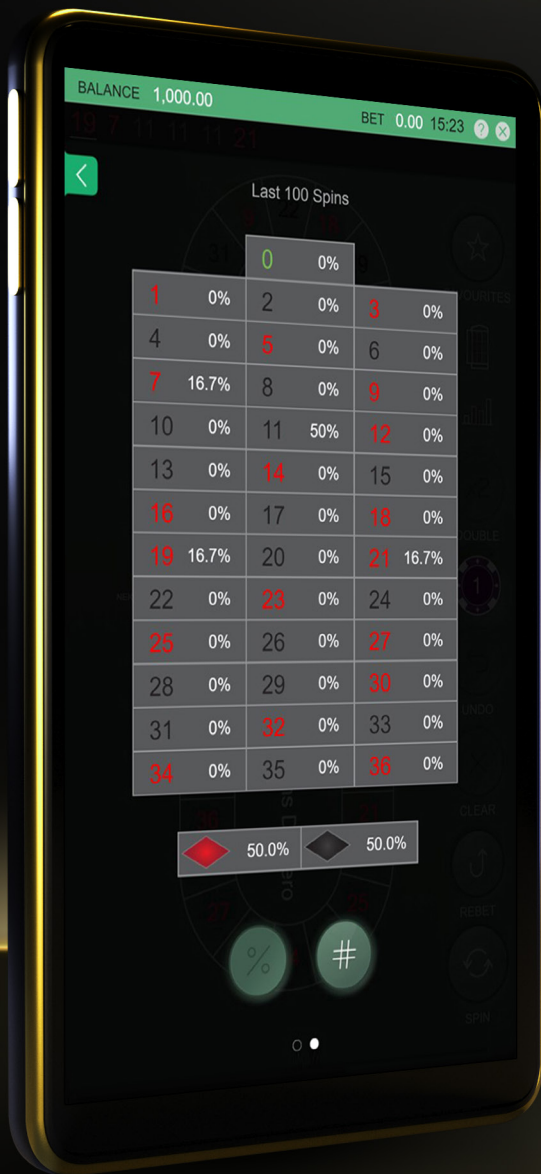

GAME DATA

Game theme: Modern casino
Screen Aspect Ratio: Dynamic scaling

FEATURES

- Racetrack Bets
 - Special Bets
 - Favourite Bets
 - Statistics
-

LANGUAGE SUPPORT

Fully translated into 32 languages:

Bulgarian, Chinese (simplified), Croatian, Czech, Danish, Dutch, English, Finnish, French, German, Greek, Hindi, Hungarian, Indonesian, Italian, Japanese, Korean, Latvian, Lithuanian, Norwegian, Polish, Portuguese (Brazilian), Portuguese (Euro), Romanian, Russian, Slovak, Slovenian, Spanish, Swedish, Thai, Turkish, Vietnamese.

FEATURE

Racetrack Bets

The game features a Racetrack board in addition to its standard bet board. This enables the so-called French bets: Voisins du Zero, Tiers du Cylindre and Orphelins.

FEATURE

Favourite Bets

This option allows players to save up to six bet configurations and deploy them at the touch of a button.

FEATURE

Special Bets

Players can choose from 10 popular preset bet configurations including Red/Black Splits, Orphelins, 007, Random 7 and more.

FEATURE

Full Statistics

Three pages of detailed statistics, based on the previous 100 spins, list hot and cold numbers as well as hit percentages for individual numbers, red, black, odd, even, halves, thirds, columns and zero.