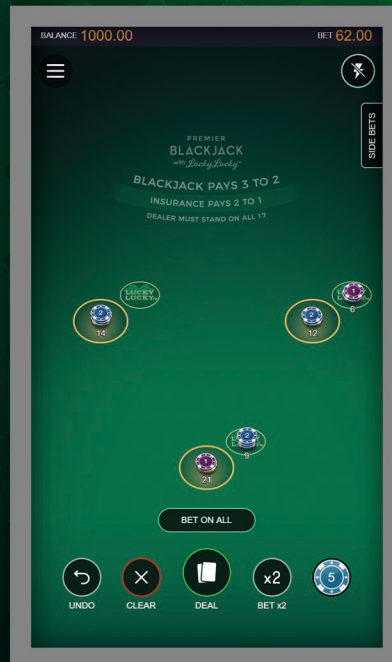

RELEASE DATE  
**2021**

RTP  
**99.57%**

VOLATILITY  
**VERY LOW**

MIN BET  
**1.00**

MAX BET  
**200.00**

WIN UP TO  
**24,125.00**

FEATURES  
**SIDE BET**  
**INSURANCE**  
**DOUBLE DOWN**  
**QUICK HELP**

### Lucky Lucky™ SIDE BETS

In the Lucky Lucky side bet, the player bets on whether their first two cards and the dealer's face-up card combine to make one of several three-card hand configurations

The content of this document are strictly confidential. All information is correct at time of release, and is subject to change at the discretion of Microgaming.