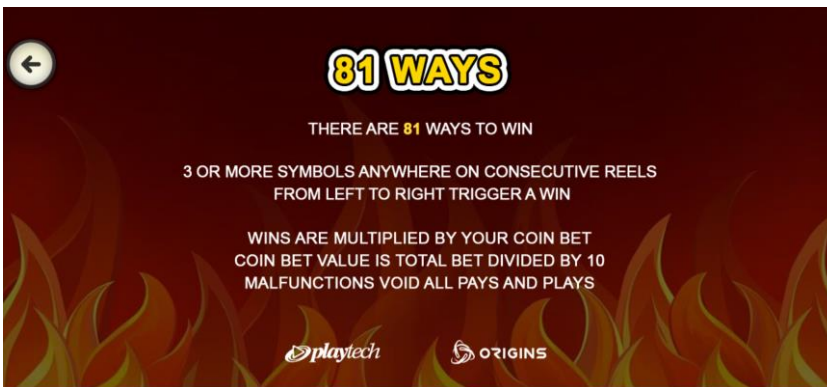

2. Mobile (Portrait View)

Main game reels in the mobile user interface.

HOT CROWN™ Deluxe

81 WAYS

playtech SOURCE OF SUCCESS

Proprietary and Confidential

Gameplay

1. Splash Screen

The splash screen.

2. Paytable

The paytable can be accessed from the main game and contains information about symbol payouts and behaviors, the Wild Multiplier feature, the Double Heat™ Jackpot descriptions and pay evaluation. The paytable is scrollable and can be closed via the back-arrow in the top-left.