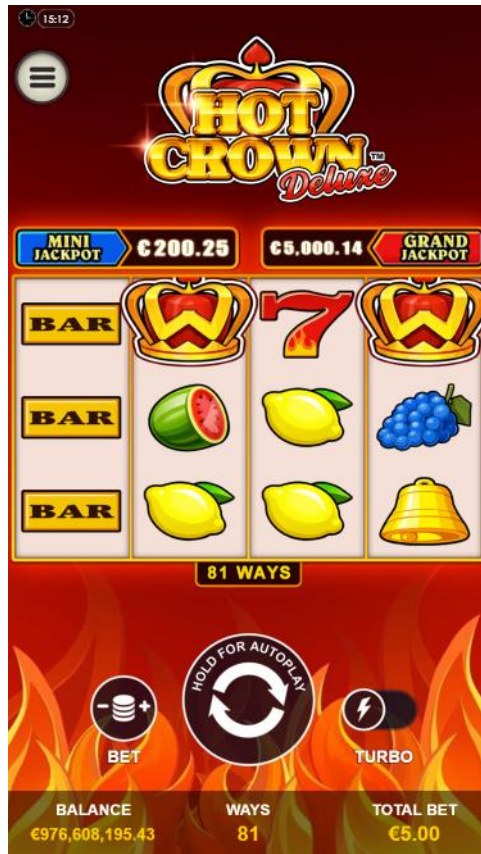

There are 2 levels of jackpots that can be won during the game: **Mini** and **Grand**.

Jackpot winnings are added to the main game winnings (if any) and displayed in the **WIN** field together with any other winnings.

HOT CROWN™

Deluxe

81 WAYS

Proprietary and Confidential

Screenshots

Devices

1. Desktop

Main game reels in the desktop user interface.

2. Mobile (Portrait View)

Main game reels in the mobile user interface.

HOT CROWN™ Deluxe

81 WAYS

playtech SOURCE OF SUCCESS

Proprietary and Confidential

Gameplay

1. Splash Screen