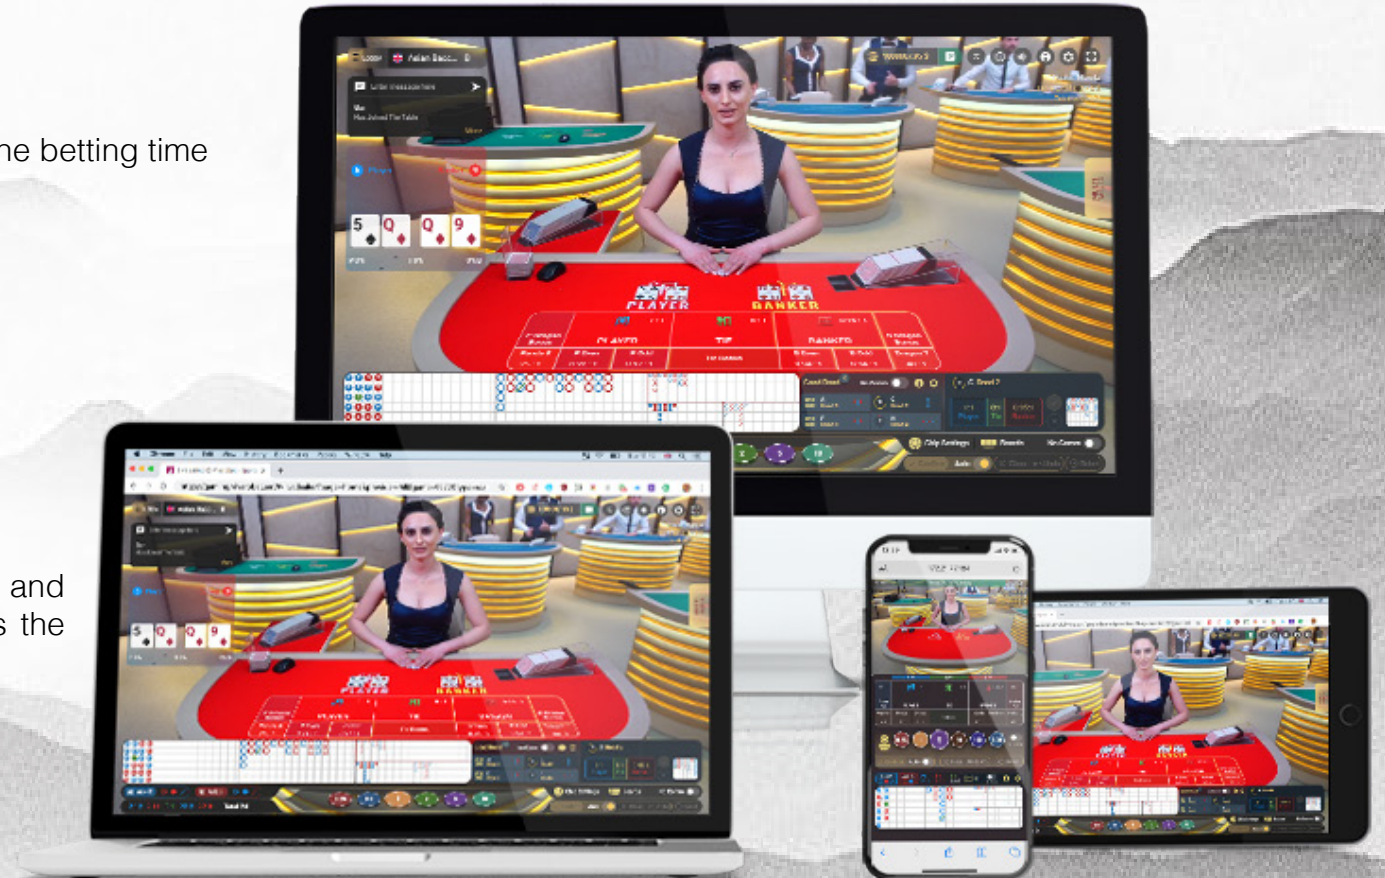

# ASIAN BACCARAT

Baccarat is one of the most popular games all over the world. It is a comparing card game played between two hands, the "Player" and the "Banker", each hand against the other. The main objective of the game is to bet on which box will be closest to a total of 9. Our new luxurious and rich features of Asian Baccarat can leave no player indifferent. To fuel players' interest and engagement, there are a few updates applied to game Baccarat and Dragon Tiger.

## KEY FEATURES

- Additional Side Bets
  - Player Natural
  - Banker Natural
  - Player Even/Odd
  - Banker Even/Odd
  - Super Tie
  - Player Dragon Bonus
  - Banker Dragon Bonus
- "Confirm" and "Auto" functions during the betting time
- No Commission Baccarat mode
- Good Road Tables
- Customizable Boards (4 types)
- Chip Settings
- Dynamic Betting Statistics
- Roadmap Probing (Ask P, Ask B)

## BACCARAT ROADMAPS

"Baccarat Roads" are graphical representations of the results and trends of the previous rounds. The roads help players quickly assess the history of the game, identify trends and predict future results.

# MULTI-TABLE GAMES (BACCARAT AND DRAGON TIGER)

Multi-Baccarat Section is an independent panel which will be available in every Baccarat table. It allows the players quickly observe and sort Baccarat tables according to Betting Time, Long Game. Players can place bets on multiple tables at the same time, see their results. This section has also some other additional features which help the players make custom changed based on their personal preferences: