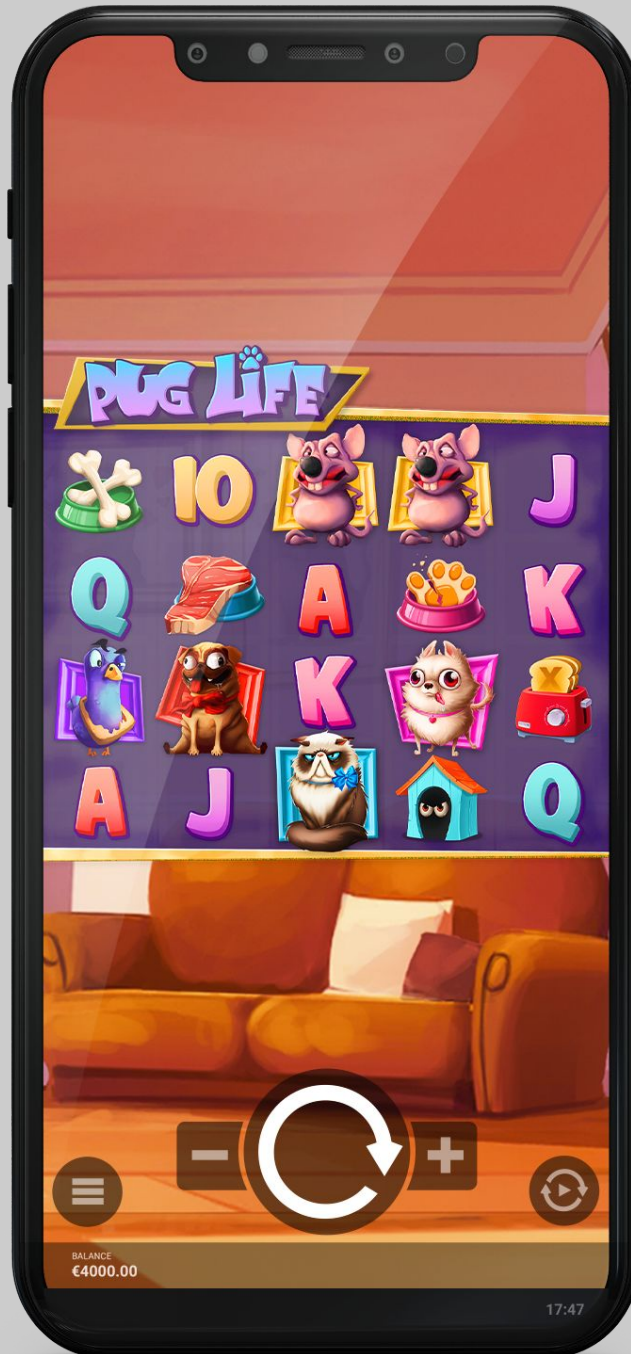

HACKSAW
G A M I N G

PUG LIFE

Pug Life

Game ID: 1217/1218/1219/1220

GAME DESCRIPTION

Welcome to the Pug Life! Meet Pugly the Pug and his crew in this 5x4 grid payline slot filled with sticky multipliers and a max win of 7,500x!

FEATURES

TREATS

Treats are revealing wild multipliers. There are three different types of Treats: Biscuit, Bone and Steak. All winning combinations that a Treat is part of will be multiplied with the shown value. If more than one Treat is part of the same winline, their multipliers are first added together and then applied to the win.

Biscuit can have the values: 2x, 3x, 4x

Bone can have the values: 5x, 10x, 15x, 20x

Steak can have the values: 25x, 50x, 75x, 100x, 150x, 200x

If you land 3 Treats of any kind anywhere on the grid on the same spin in the base game, the Treat Yo'self bonus game is awarded! The placement and type of the triggering Treats is carried over into the bonus.

THE DAWG'S DEN

Land three or more Dawg's Den scatter symbols in the base game to trigger this feature. The landed Dawg's Den symbols will reveal a value of either 3 or 4. The total amount of all values will be the number of free spins awarded. Landing additional Dawg's Den symbols during the feature awards an additional 3-4 spins per landed symbol.