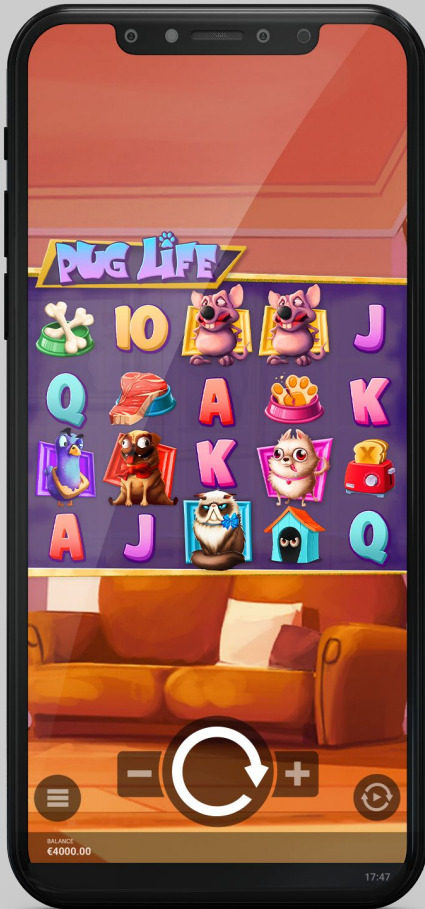

Mobile view