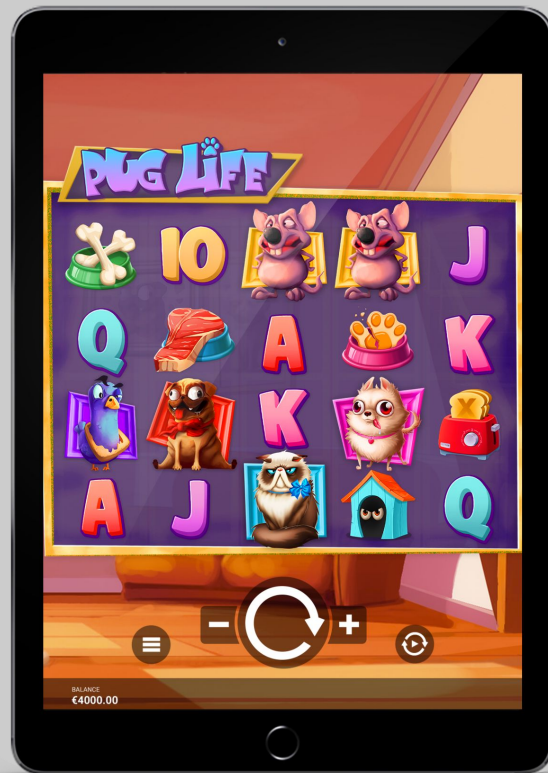

Tablet view