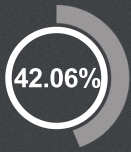

RELEASE DATE
2022

RTP
96.21

BASE GAME

LINK&WIN™

FREE SPINS

Also offered at alternative RTP versions.
Please contact your Partnership Manager.

VOLATILITY
HIGH

LINES
20

MIN BET
0.20

MAX BET
25.00

WIN UP TO
250,000

FEATURES

- EXPANDED REELS FEATURE
- FREE SPINS WITH ALL HIGHS
- LINK&WIN™
- EXPRESS COLLECT™
- 4 METERED PRIZES

LINK&WIN™ FEATURE

Trigger the Link&Win™ feature during the base game, the Free Spins and the Expanded Reels feature! Win the 4 metered prizes in the Link& Win™ feature for wins up to 10,000x bet!

FREE SPINS

3 Pyramid Scatter symbols awards 10 Free Spins. During the Free Spins all low symbols are removed and the center reel contains only Wilds and Link&Win™ symbols!

EXPANDED REELS FEATURE

2 Eye of Ra symbols anywhere on Reels 1 and 2 expands Reels 3, 4, and 5 for a greater chance to trigger the Free Spins and Link&Win feature. Collect 1 - 5 values for Express Collect™!