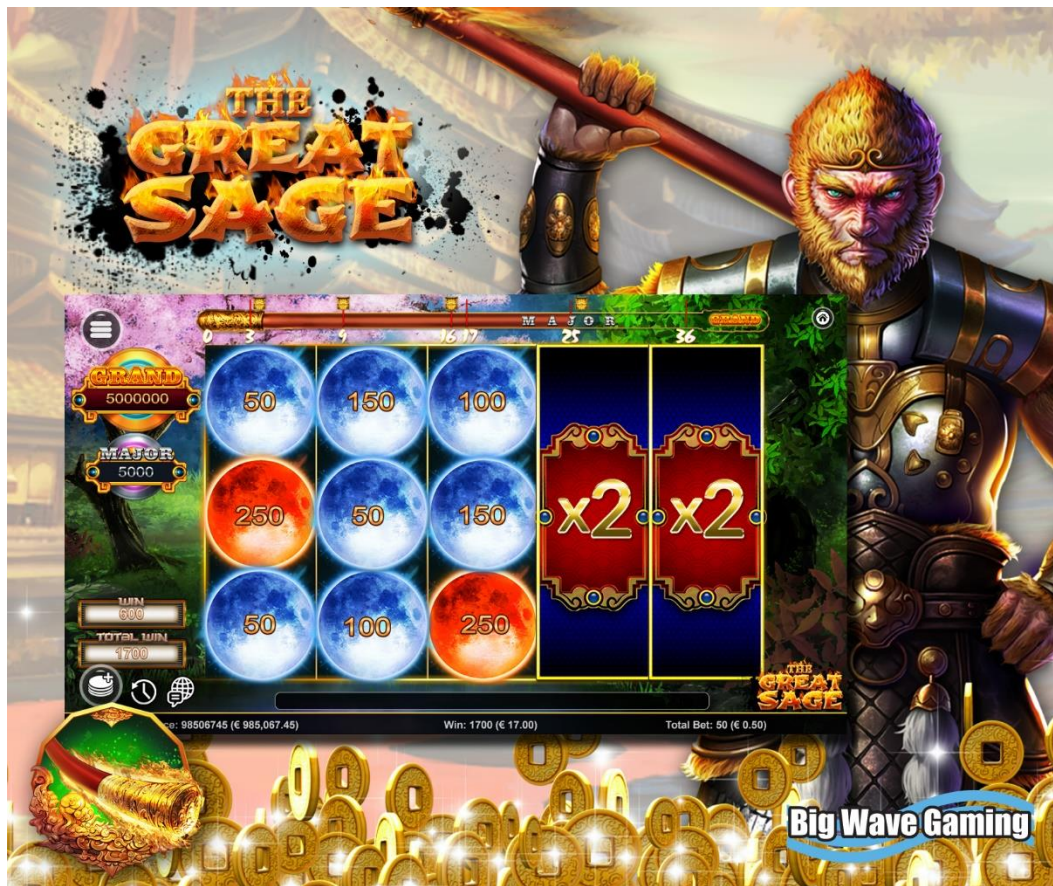

The Great Sage
Game Sheet

GAME INFO

Game name: The Great Sage

GameID: TheGreatSage

Release Date: 13th January 2022

The Great Sage is a high volatility and feature rich video slot games with 50 lines.

The Monkey King, known as Sun Wukong, is a legendary mythical figure best known as one of the main characters in the Chinese novel, Journey to the West. He's famous for his temper and his rebellious nature. In defiance to the Heaven, he proclaims himself to be **The Great Sage, Heaven's Equal**.

The Great Sage is inspired by the rebellious nature of Monkey King as **The Great Sage** that dares to challenge the Heaven and claims the treasure for himself.

The original gameplay features a series of clouds on top of the reels. The prize of the 3rd or the middle cloud can be won when the Bonus symbol appears on the 3rd reel. The game also features a unique personal jackpot bonus game where players can win the **Grand** jackpot of **100,000** times total bet! The game also benefits from the soundtrack inspired by the legendary tv series, and multiple exciting features such as re-spins with all wins are multiplied up to 10 times, random wilds, and random full wilds. There is nothing out there like **The Great Sage**.

MATH

Layout: 5 reel and 3 symbols per reel.

Lines: Fixed 50 lines.

Pay order: N/A

RTP: 96.24%

Volatility: High

Min. Bet: € 0.5

Max Bet: € 100.00

GRAPHICS

Aspect Ratio: 16:9, responsive.

Theme: Realistic, Mythical, Oriental

FEATURES

- **5 Reels and 3 symbols per reel with fixed 50 lines.**
- **Unique multiple bonus features and triggering system.**
- **Personal Jackpots with max win of 100,000 x total bet!**