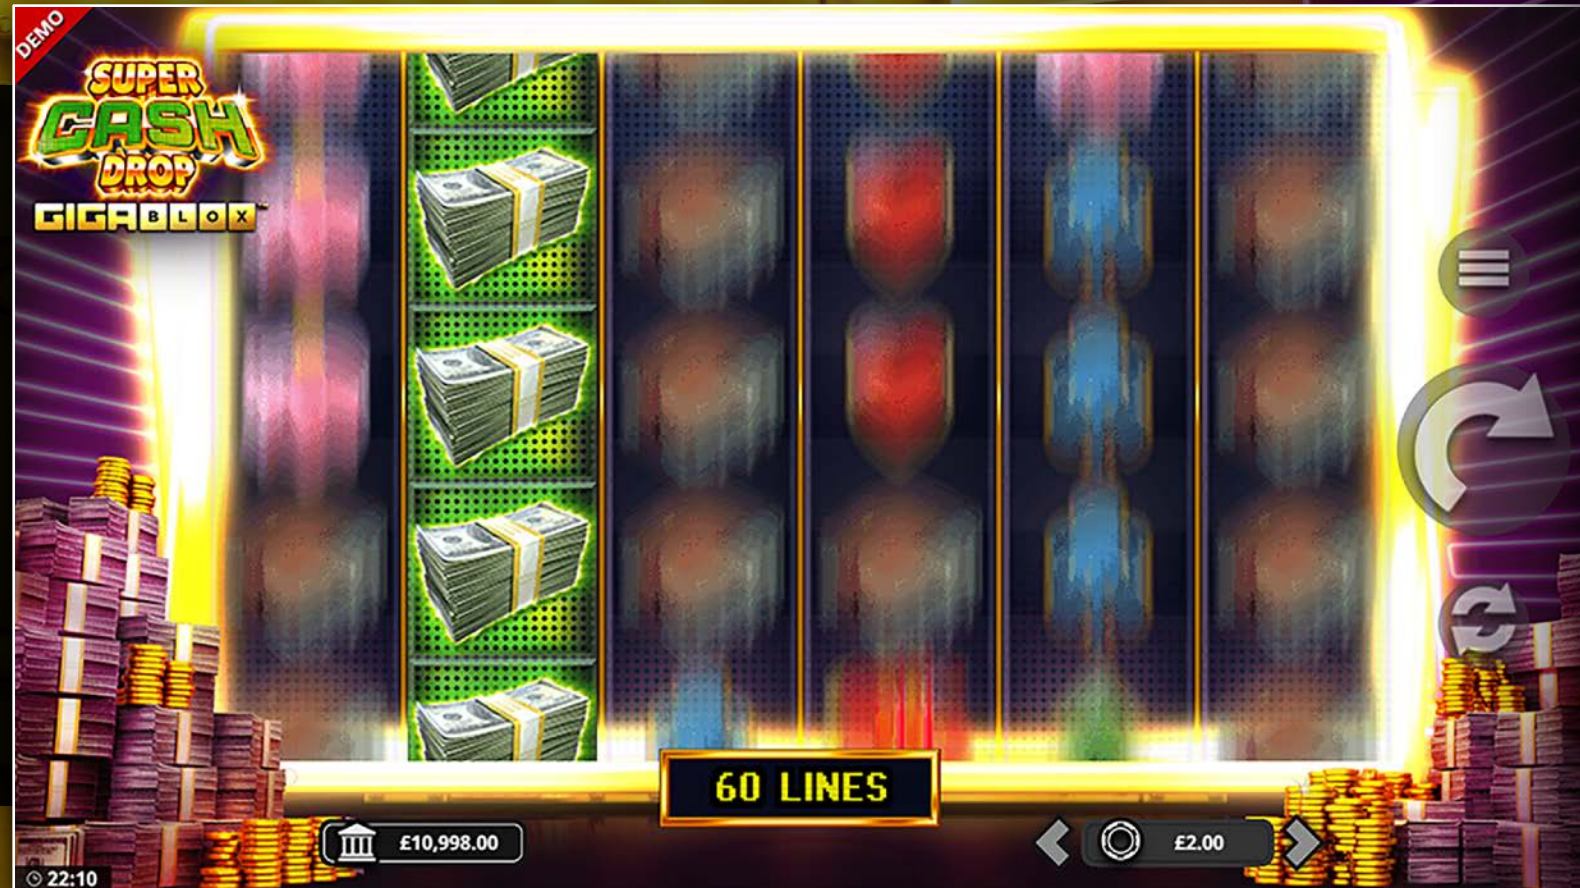

SUPER REEL EXPAND

REEL HEIGHT CHANGES THAT ARE FAST,
FREQUENT AND FAIR!

UP TO 60 WIN LINES!

The changeable line height on any given spin results in reel heights up to 6x6 and blends perfectly with the super-stacks of wilds and GigaBlox fan's expectations for HUGE box for immediately identifiable win potential.

SUPER STRETCH WILD

This feature rewards the player for landing a larger chunk of the wild stack!

Land a wild and it turns the reel wild, but each additional wild from the stack that lands in view increases the multiplier.

This multiplier is cumulative with other wild reels, and dovetails perfectly with the SUPER REEL EXPAND delivering up to x8 on wins through EACH REEL!

Reels turn WILD and get + x1 for each wild initially landed.

The feature continues LOCK AND RESPIN for each new wild landed!

Feature pays on EVERY respin, not just the final one!

SUPER FREE SPINS

LOCKING WILDS AND NO LOW SYMBOLS!

RAMPING UP THE WIN POTENTIAL

5 or more bonus symbols anywhere will award free spins (one per symbol landed).