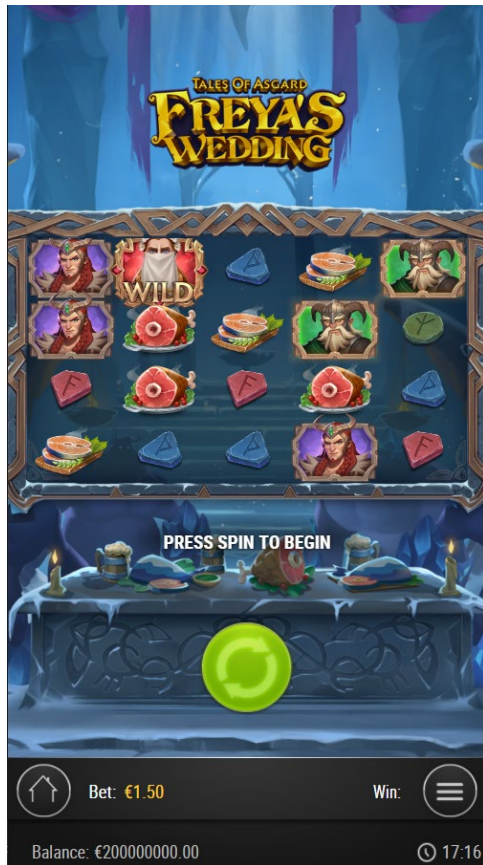

HERE COMES FREYA: On any spin, an expanded FREYA WILD with x2 MULTIPLIER can appear on a random reel, awarding a guaranteed win.

SCATTERS are only available on reels 1, 3 and 5; collecting 3 of them triggers FREE SPINS. Different GROOM AND GUEST symbols are used during base game and FREE SPINS. FREE SPINS will continue as long as there is an expanded THOR WILD visible on the reels. At the start of FREE SPINS, an expanded THOR WILD is guaranteed to appear on the 5th reel. It moves one step to the left after each spin, increasing its MULTIPLIER each time by 1, up to x10. Once the leftmost reel is reached, expanded THOR WILD leaves the screen and may appear again on the next spin. The increased MULTIPLIER will be carried over next time expanded THOR WILD appears, and it will only be reset after the FREE SPINS.

Desktop

GID	freyaswedding
Game Id	596
Version	1.0

Mobile

GID	freyasweddingmobile
Game Id	100596
Version	1.0

Math Model

Number of Reels:	5
Number of Coins:	Fixed 10
Number of Paylines:	Fixed 30
Denominations¹:	0.01 0.02 0.03 0.04 0.05 0.06 0.07 0.08 0.09 0.10 0.15 0.20 0.25 0.30 0.35 0.40 0.45 0.50 0.75 1.00 1.25 1.50 2.00 2.50 3.00 Default values are bolded.
Minimum Bet (*):	0,30
Maximum Bet (*):	90,00
Maximum Exposure (*):	225 000
Probability of Maximum Exposure:	1 / 142 857 143
Volatility:	6 MEDIUM
Free Game Support:	YES