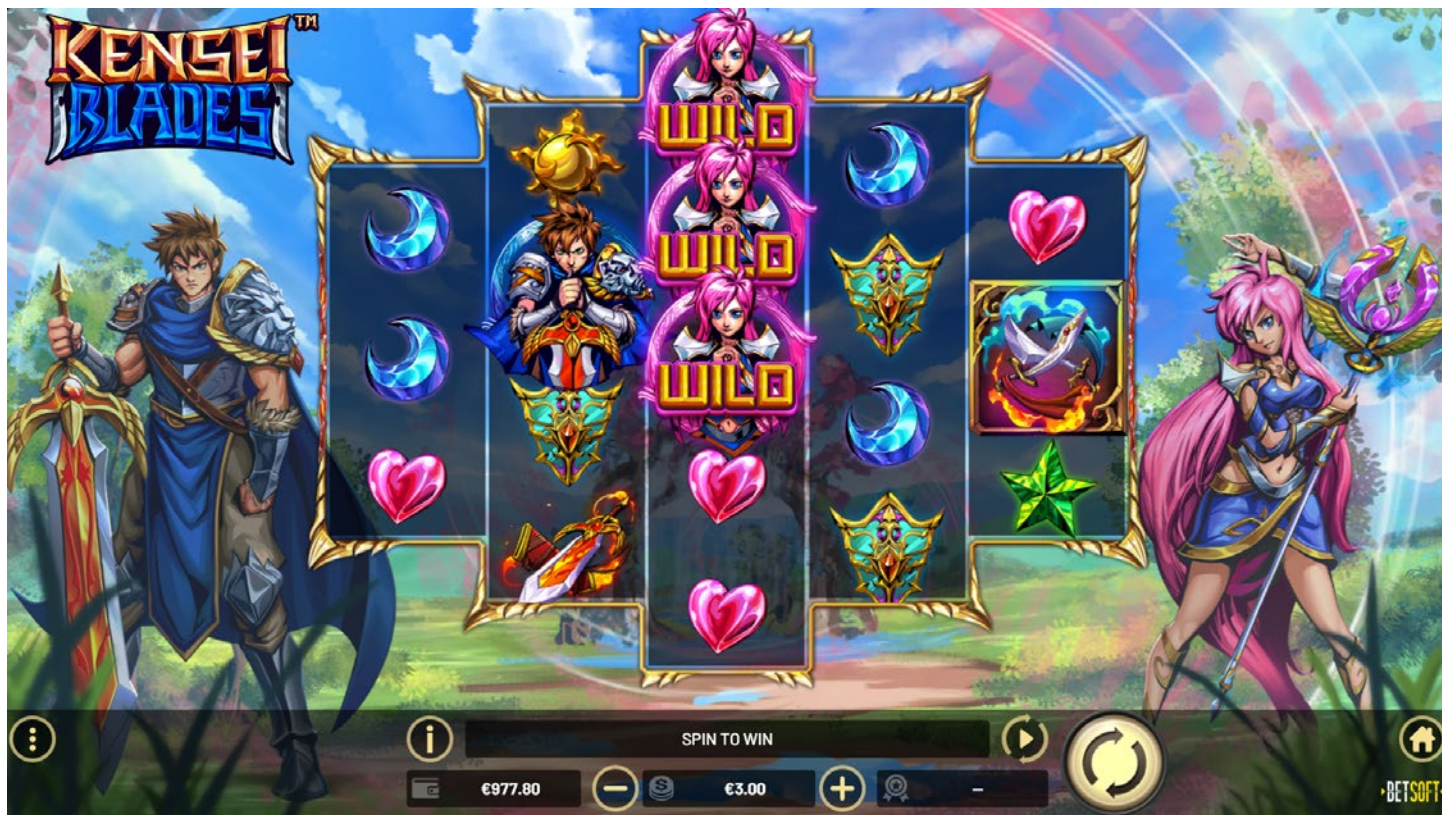

Join forces with Kensei and his loyal Sakura for adventurous paid spins that lead to EASY big wins... are your players ready to step into this fantasy showdown and carve out some EPIC WINS? This latest video slot offering from Betsoft delivers an exhilarating gaming experience, sure to make your players feel like a fantastical hero, ready for battle!

With 720 ways to win, and a chance at 96 FREE SPINS per win, KENSEI BLADES gives players the opportunity to win up to 3414x the player's bet! This fantasy game features a heroic blademaster Kensei and his sidekick Sakura, who summons up the reels for you using her magic; filling spin after spin with excitement and adventure!

This highly popular game format is appealing for its fantasy anime theme, ease of play, and potential for bigger wins!

General Game Details

Game Name	Kensei Blades
Delivery Date	May 12, 2022
Game Type	Video Slot
Reel Type	Standard Reels
RTP	95.12%
Volatility	Medium
Reels, Paylines	5 Reels, 720 Ways to Win
Recommended Min/Max Bet	€ 0.50 / 100.00
FRB Default Bet	0.50
Max Win Factor	3414.1 x Max Bet
Base Game Hit Rate	36.28%
Hit Rate in Free Spins	69.90%
Free Spins Trigger Chance	1 in 108 Paid Spins

Game Features

- **KENSEI SCATTER** – 3+ SCATTER anywhere on the reels wins! 3+ SCATTER awards 2x players bet, 4+ SCATTER awards 10x players bet, and 5+ SCATTER AWARDS UP TO 50X PLAYER'S BET!
- **FREE SPINS** – Every combination of 5 FREE SPIN symbols across the reels awards 8 FREE SPINS and a prize of 1x your total bet! FREE SPINS can be retrIGGERED to award up to a maximum of 240 FREE SPINS in a single game.
- **WIN BOTH WAYS** – This adventurous game offers 720 ways to win both ways with its simplistic play style, and generous symbol combos including SAKURA WILDS and KENSEI SCATTERS.