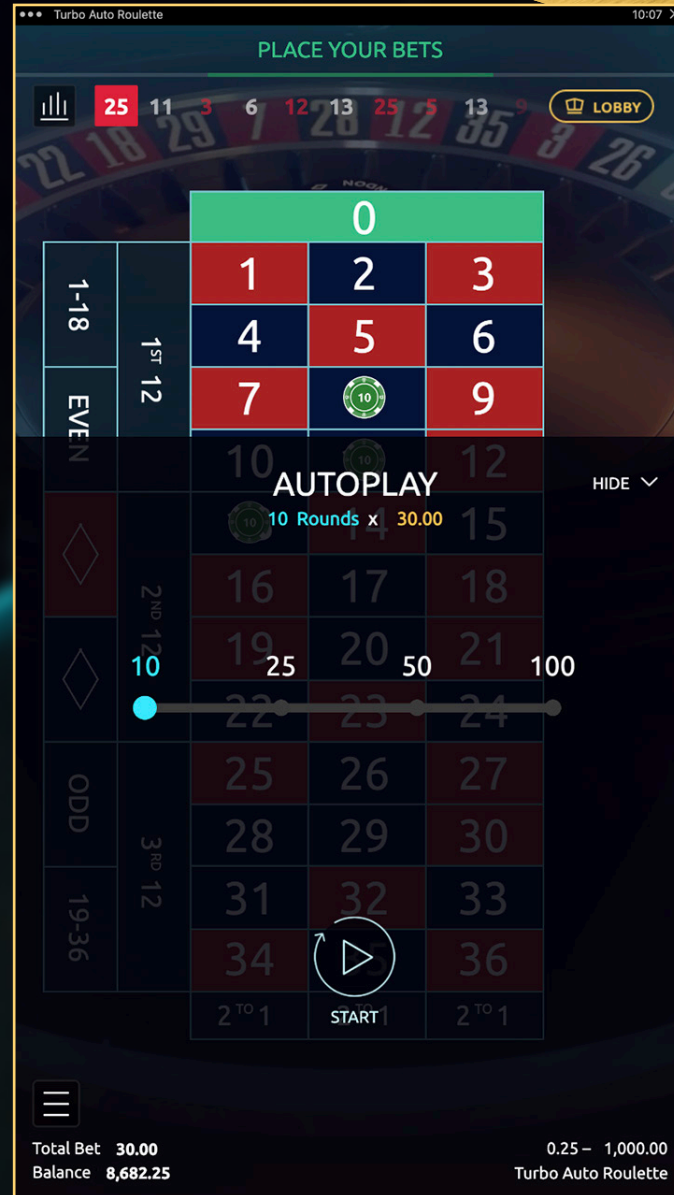

Autoplay

Activated via the betting interface, Autoplay allows players to initiate automatic rebets for 25, 50 or 100 rounds.