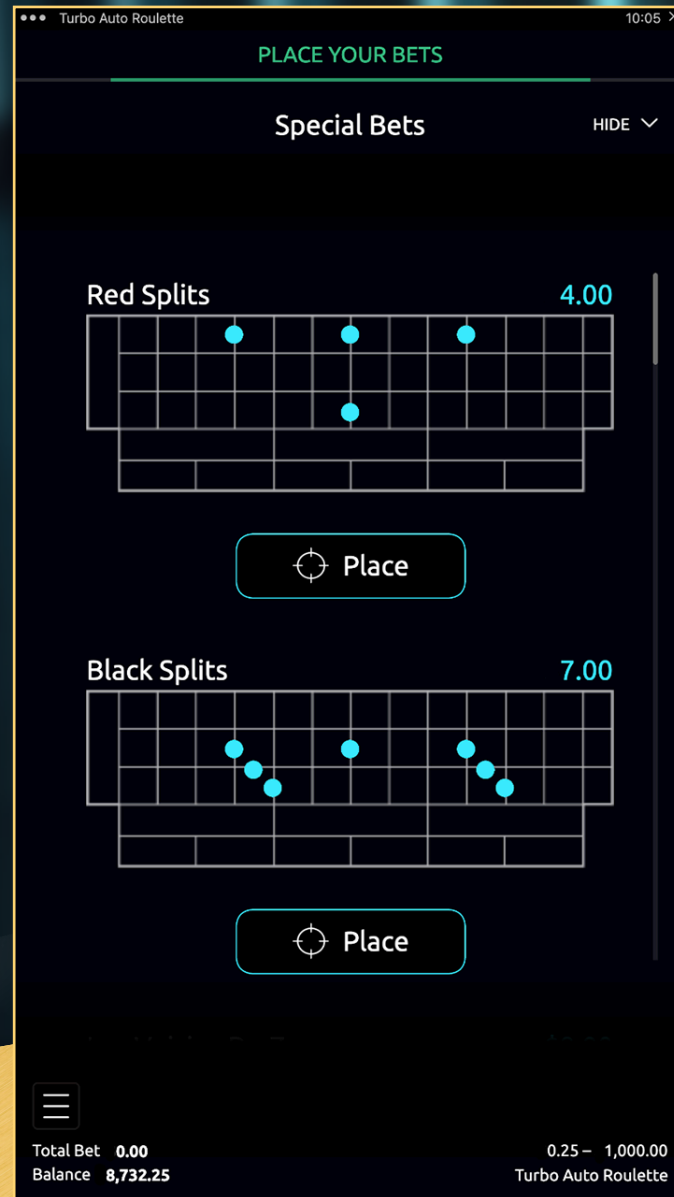

# Racetrack Bets

The game features a Racetrack board in addition to its standard bet board. This enables the so-called French bets: Voisins du Zero, Tiers du Cylindre and Orphelins.

# Special Bets

Players can choose from 9 popular preset bet configurations including Red/Black Splits, Orphelins, Snake, 007 and more.