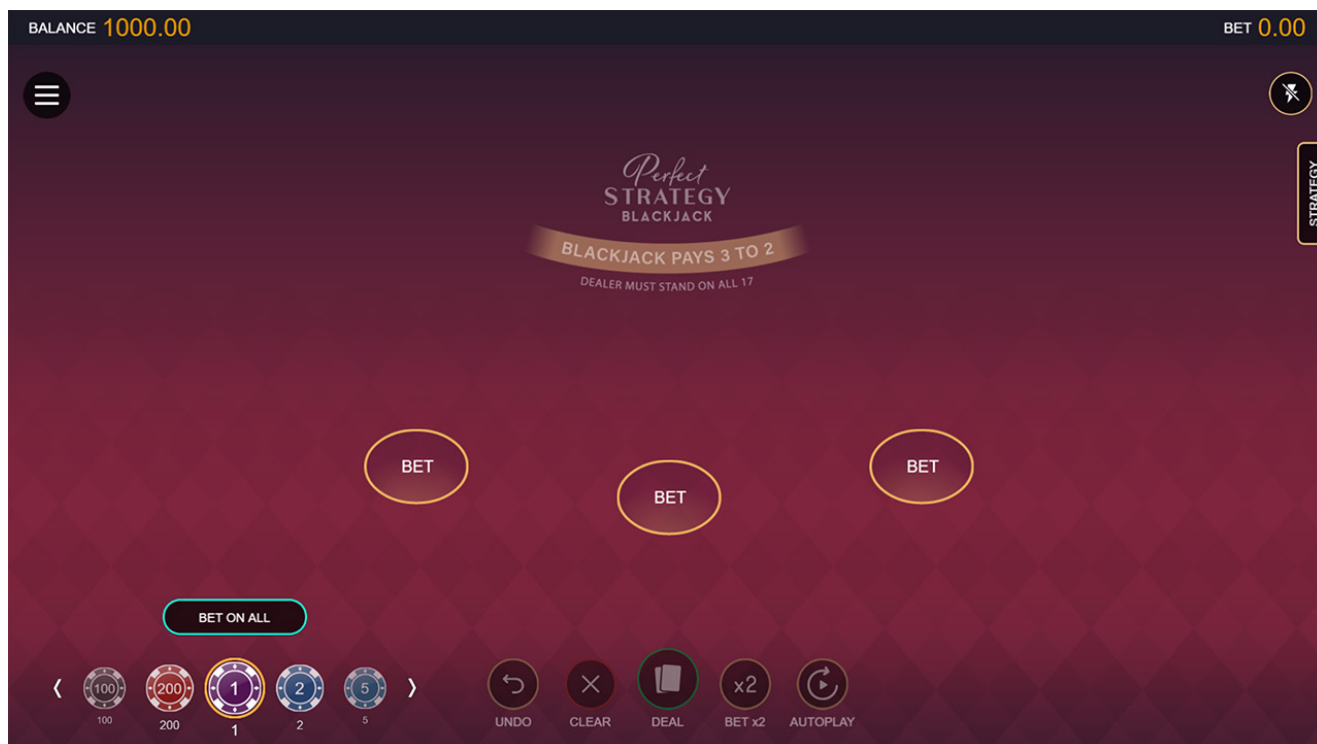

Perfect
STRATEGY
BLACKJACK

COMMERCIAL DATA SHEET
2021

[CLICK TO NAVIGATE]

INTRODUCTION	03
GAME DESCRIPTION	04
GAME FEATURES	05
STATISTICAL CHARACTERISTICS	08
GAME RULES	09
PAYTABLES	11
BUSINESS REASONS	12
MARKETING CONTENT	13
GAME LOGOS / GAME SYMBOLS	14

Switch Studios is proud to presents Perfect Strategy Blackjack, a unique, player-focused Blackjack game with an exciting range of features that will set the precedent for Blackjack games to come.

Perfect Strategy Blackjack gives players a strategic advantage over the competition with several innovative additions, including real-time strategy advice on how best to improve the chances of winning, as well as the stunning inclusion of Autoplay that will allow players to watch this exciting game play out in front of them without the constant stop and start.

These game-changing additions provide players with even more choice in the strategic game of Blackjack, taking this classic table game in an unprecedented new direction!

GENERAL INFORMATION

GAME THEME	Modern casino
FEATURES	<ul style="list-style-type: none"> • Autoplay • Strategy Prompt • Caution Prompt
FREE GAMES	No
ASPECT RATIO	Dynamic Scaling
LANGUAGE SUPPORT	<p>32 Languages</p> <p>Fully Translated: Bulgarian (bg), Chinese Simplified (zh-cn), Croatian (hr), Czech (cs), Danish (da), Dutch (nl), English (en), Finnish (fi), French (fr), German (de), Greek (el), Hindi (hi), Hungarian (hu), Indonesian (id), Italian (it), Japanese (ja), Korean (ko), Latvian (lv), Lithuanian (lt), Norwegian (no), Polish (pl), Portuguese (pt), Portuguese Brazilian (pt-br), Romanian (ro), Russian (ru), Slovakian (sk), Slovenian (sl), Spanish (es), Swedish (sv), Turkish (tr), Thai (th), Vietnamese (vi)</p> <p>Semi Translated: (no dealer voice in native language) Lithuanian (lt)</p>
GAME ID	Perfect Strategy Blackjack
SCREEN FOOTPRINT	1280 x 720 Responsive