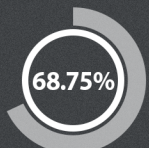

TEAM UP™  
REELS

○ EXPERIENCE EARTH-SHAKING EPIC WINS!  
Venture into the jungle of a mysterious island and dare to discover the Rhino Rilla Rex™!

○ A ROARING NEW TEAM-UP REELS™!  
Land any combination of creatures and watch them come to life with Team-Up Reels™! When the beasts combine, new creatures are unleashed and with them multipliers up to 5x!

○ SMASH YOUR WAY TO BIG BEAST PRIZES!  
Collect enough tokens during the Team-Up Feature or Bonus Spins to win colossal Beast Prizes!

RELEASE DATE  
**2022**

RTP  
**96.2%**

BASE GAME  
**68.75%**

FREE SPINS  
**27.45%**

VOLATILITY  
**HIGH**

WAYS  
**3125**

MIN BET  
**0.25**

MAX BET  
**12.50**

WIN UP TO  
**1,767.92** TIMES BET\*

FEATURES

**Team-Up Feature**  
**Team-Up Bonus Spins**

\*based on a simulation of 10 billion games