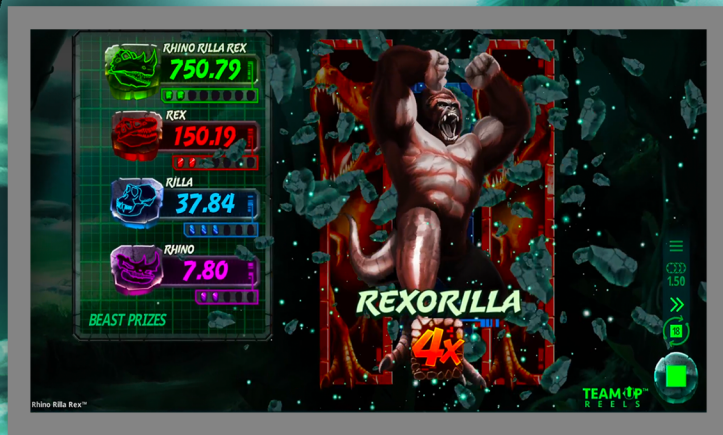

TEAM UP™  
REELS

○ EXPERIENCE EARTH-SHAKING EPIC WINS!  
Venture into the jungle of a mysterious island and dare to discover the Rhino Rilla Rex™!

○ A ROARING NEW TEAM-UP REELS™!  
Land any combination of creatures and watch them come to life with Team-Up Reels™! When the beasts combine, new creatures are unleashed and with them multipliers up to 5x!

○ SMASH YOUR WAY TO BIG BEAST PRIZES!  
Collect enough tokens during the Team-Up Feature or Bonus Spins to win colossal Beast Prizes!

RELEASE DATE  
**2022**

RTP  
**96.2%**

BASE GAME  
**68.75%**

FREE SPINS  
**27.45%**

VOLATILITY  
**HIGH**

WAYS  
**3125**

MIN BET  
**0.25**

MAX BET  
**12.50**

WIN UP TO  
**1,767.92** TIMES BET\*

FEATURES

**Team-Up Feature**  
**Team-Up Bonus Spins**

\*based on a simulation of 10 billion games