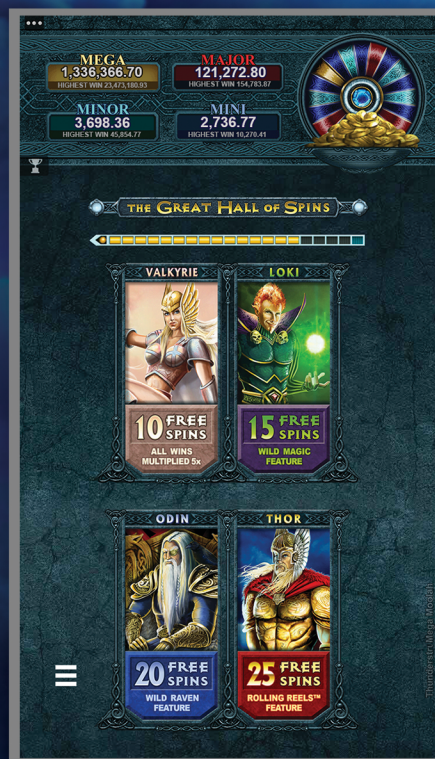

## MEGA MOOLAH

RELEASE DATE  
**2022**

RTP  
**92.01%**

BASE GAME  
**66.66%**

FREE SPINS  
**20.05%**

PROGRESSIVE JACKPOT  
**5.30%**

VOLATILITY  
**MEDIUM**

WAYS  
**243**

MIN BET  
**0.30**

MAX BET  
**24.00**

FEATURES  
**PROGRESSIVE JACKPOT**  
**4 FREE SPINS FEATURE**  
**WILDSTORM FEATURE**

### ○ BASE GAME

A classic with a fresh new Mega Moolah factor. Play Thunderstruck II with the newest and fastest growing Mega Moolah Jackpot!

### ○ 4 FREE SPINS FEATURE

3, 4 or 5 scatters awards entry into THE GREAT HALL OF SPINS. Multiple entries will sequentially unlock further bonus features.