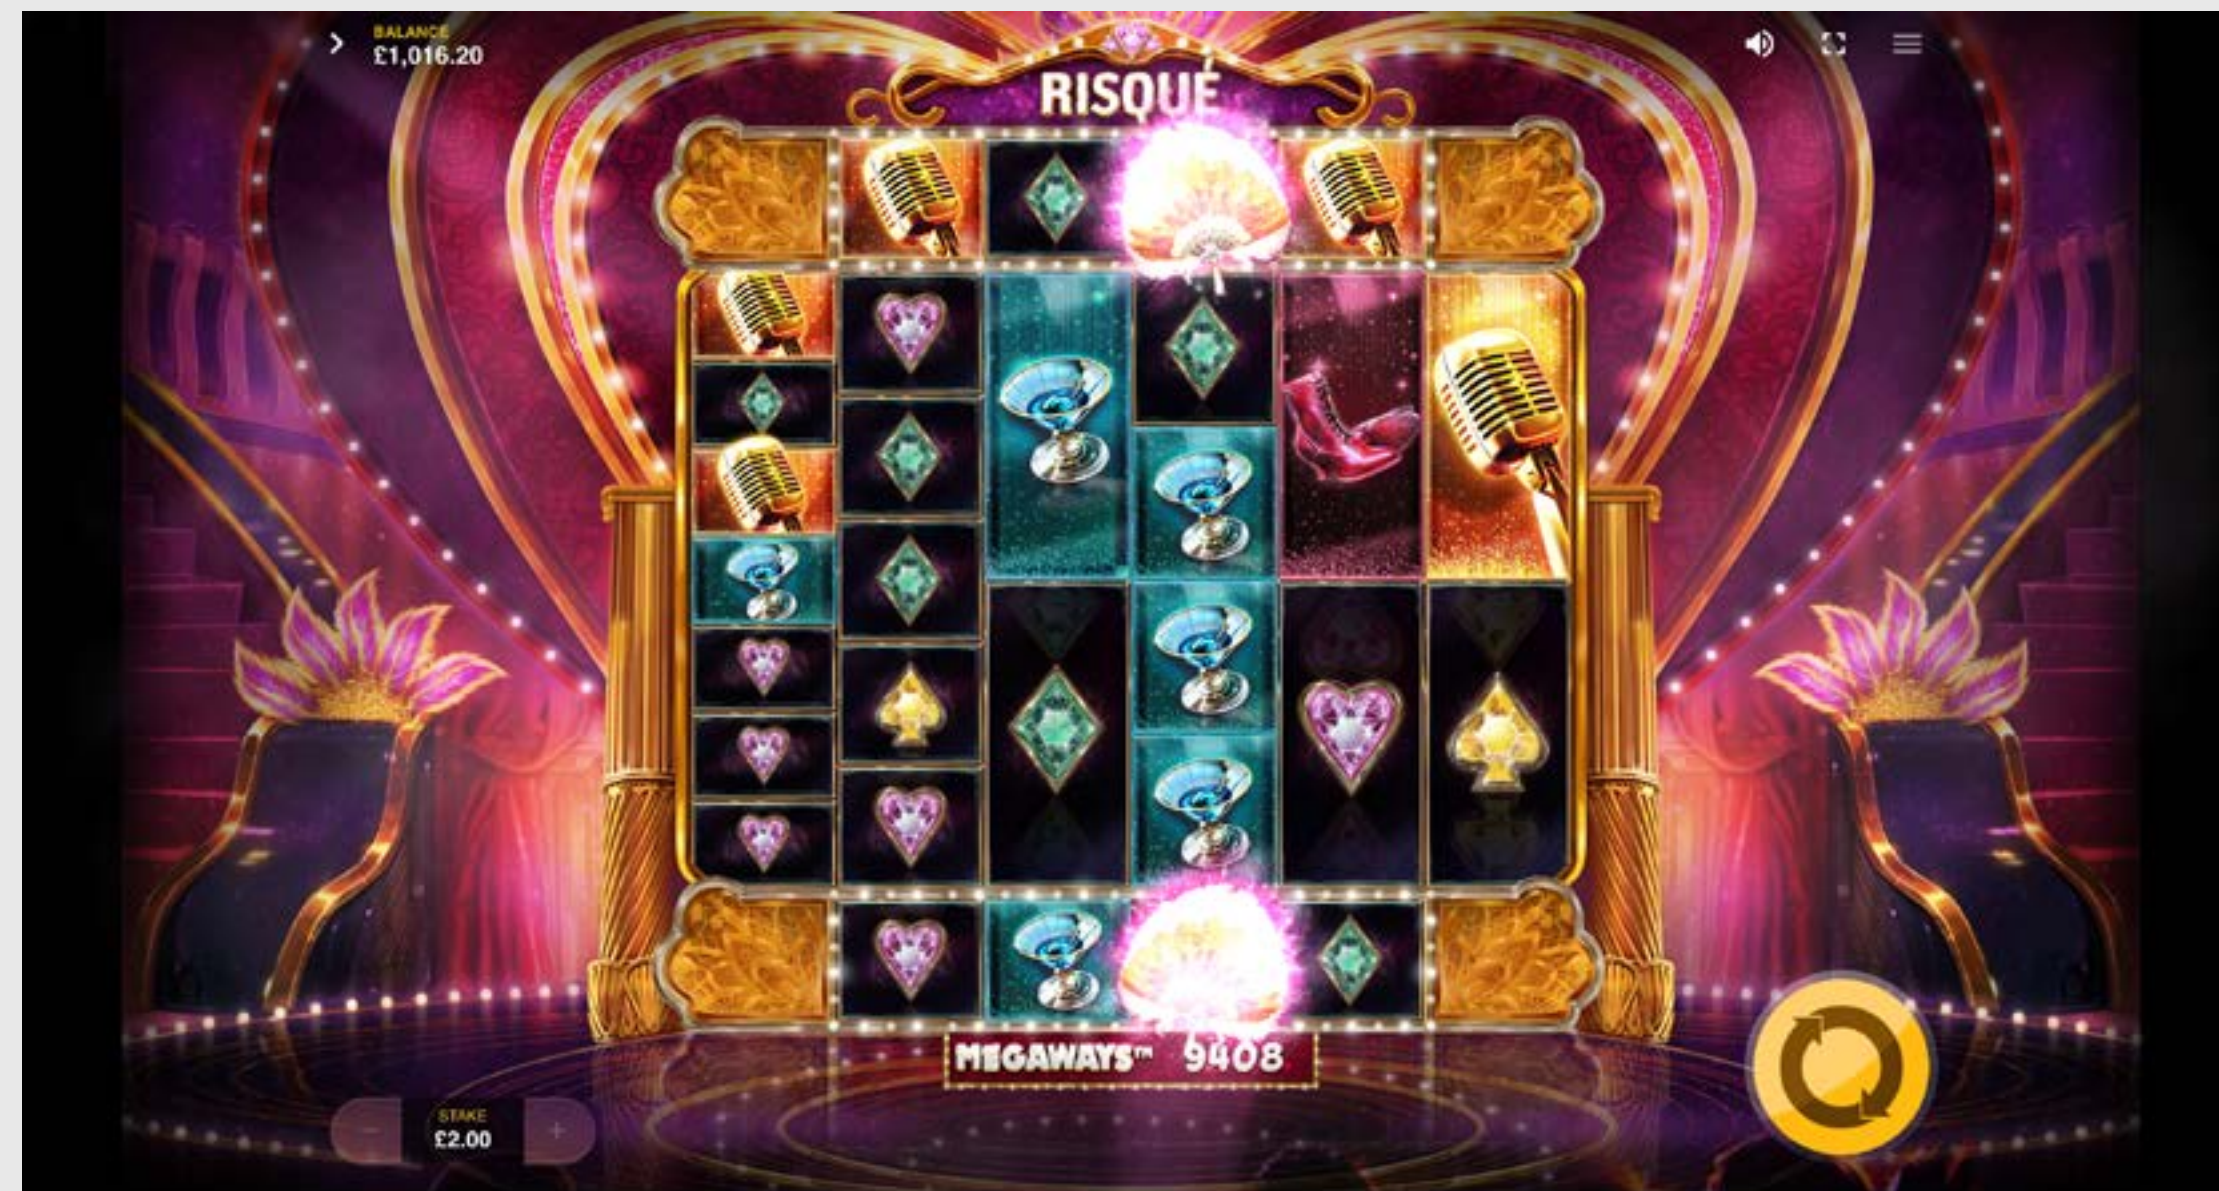

### Fan Symbols

Fan symbols are special symbols that may land only on the topmost and bottom-most rows. Fan symbols may also appear after a cascade following a win, but again only on the topmost and bottom-most rows. More than one Fan symbol may land in the initial spin on each of those rows. When 2 Fan symbols align on the same reel vertically, they unfold on the whole reel and reveal either a random super symbol variation of a paying symbol or the Wild Super Symbol. The revealed symbol has a Ways multiplier from 4x to 9x. In the normal game the Fans will lock and reveal a random new symbol on each spin until they reveal a symbol that participates in a win. If the Fans reveal a Wild Super Symbol it stays on the reels until it participates in a win instead of being swapped on each spin. If more than one pair of Fan symbols are on the screen at the same time they, will all reveal the same type of symbols. In Free Spins the fans that have revealed a symbol will stay locked until the end of the bonus round and reveal a new symbol on each spin. Again, Wild Super Symbols will not be replaced by other symbols before they have participated in a win. Also in Free Spins, if the symbol revealed by the fans participates in a win way, the symbols are destroyed and the fans show a new symbol in the following cascade.