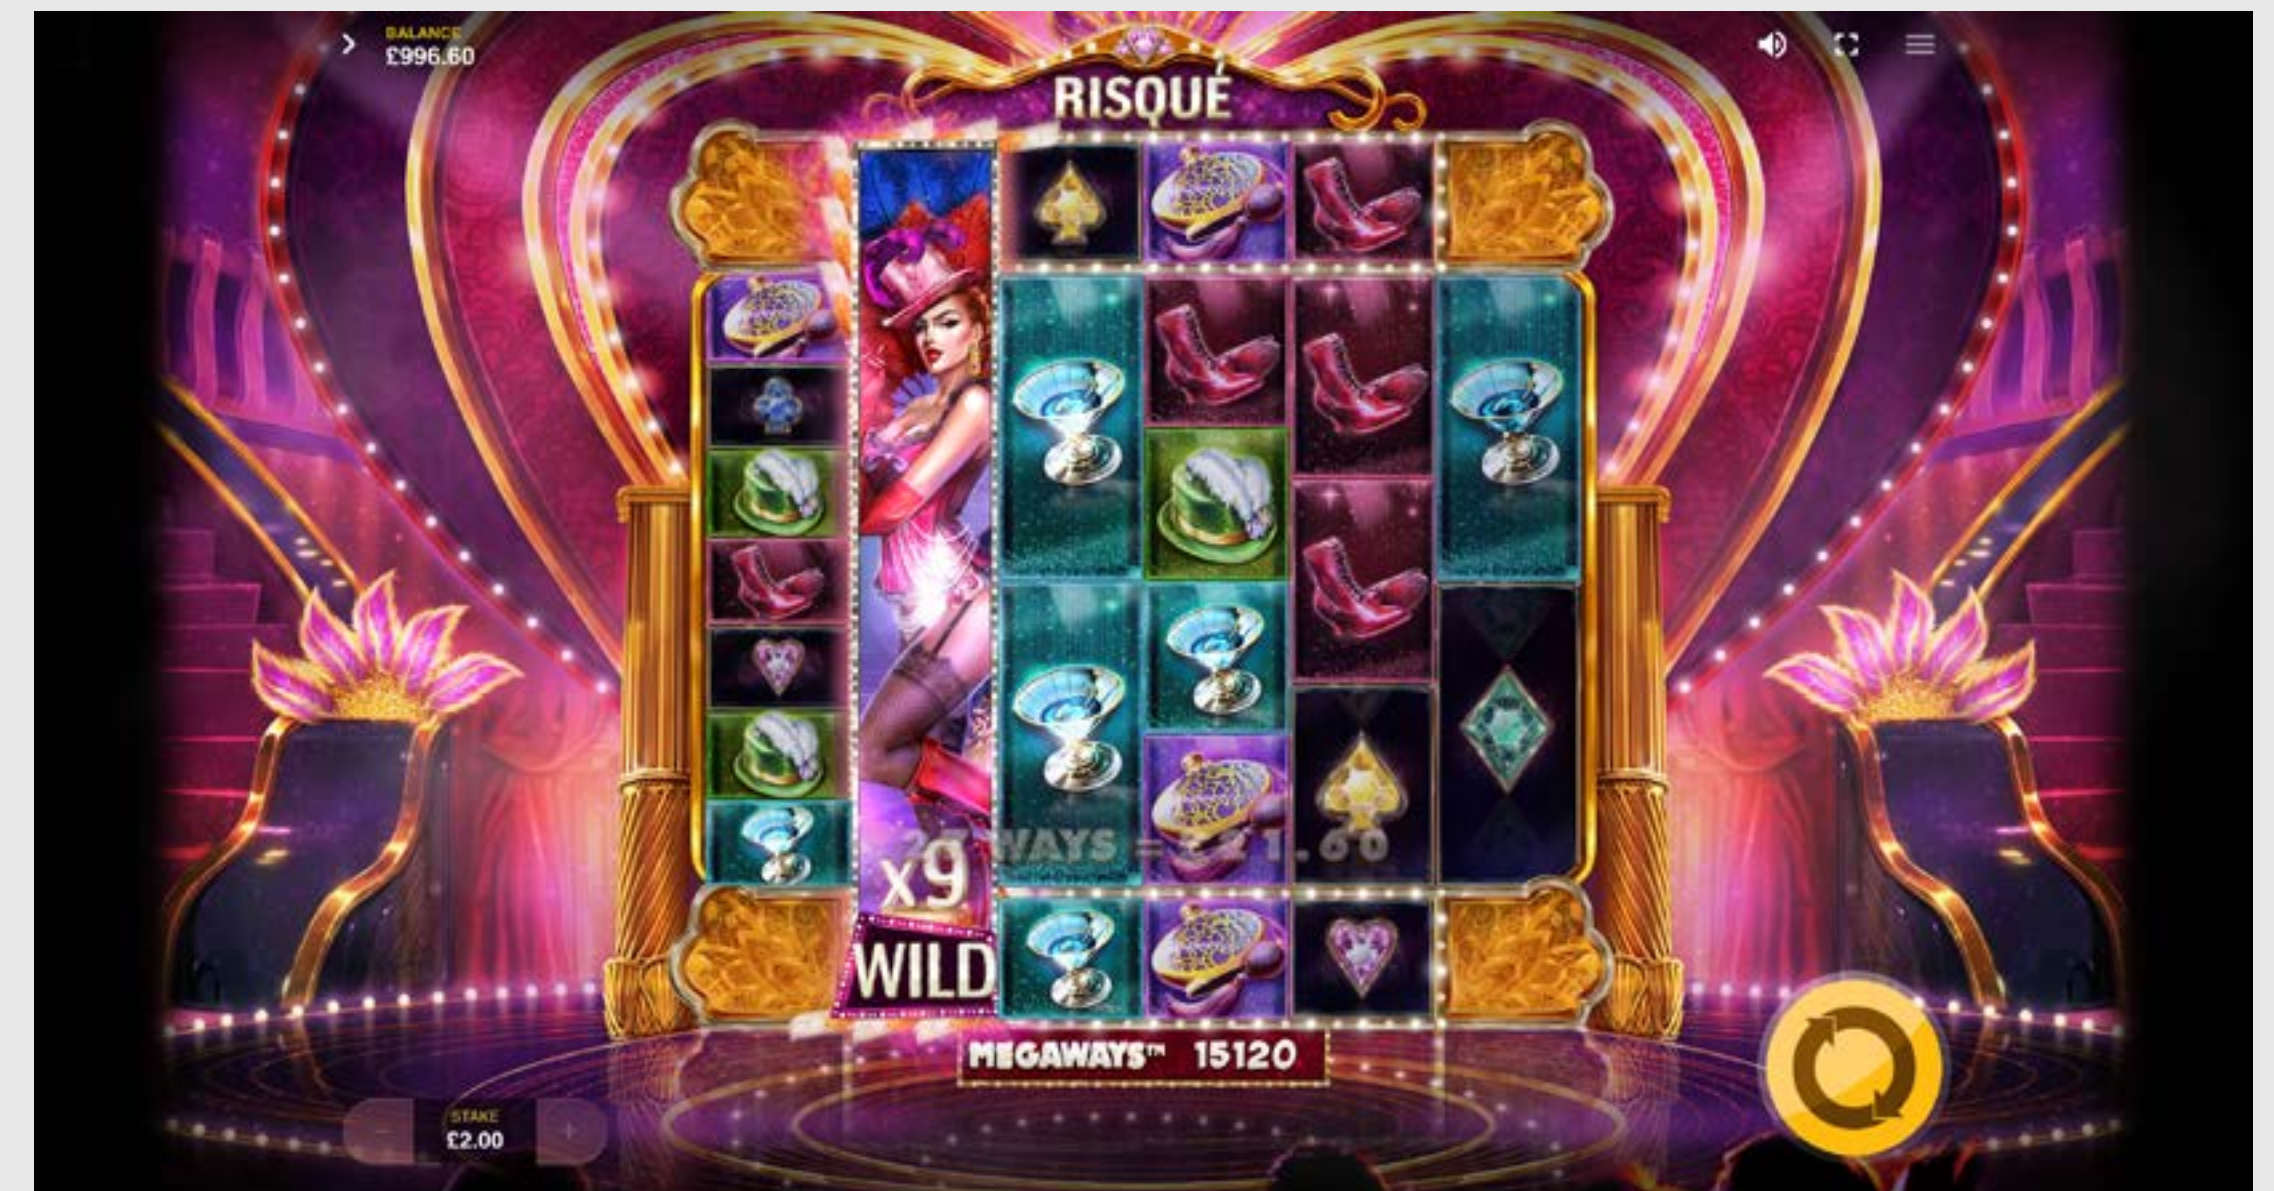

FEATURES IN THE GAME

Wild Super Symbols

The Wild Super Symbol may only be revealed by the Fan symbols and it is not swapped until it participates in a win way. The Wild Super symbol substitutes for all paying symbols and also features a Ways multiplier of between x4 and x9.

SUMMARY

FEATURES

WIN LINES

GAME PHRASES

PROMO PACK