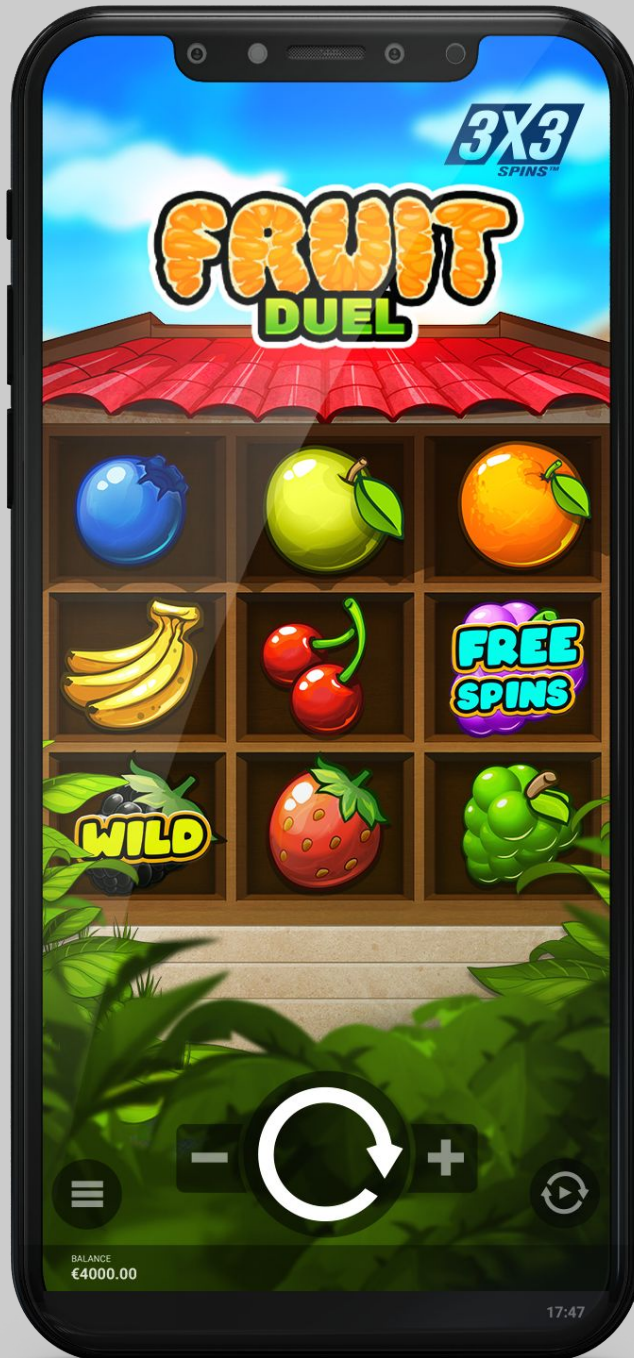

HACKSAW
G A M I N G

FEATURE[™]
SPINS

3X3
SPINS[™]

DUEL/**REELS**[™]

Fruit Duel

Game ID: 1197/1198/1199/1200

GAME DESCRIPTION

Fruit Duel is a fruity slot packed with juicy duels where the entire reel transforms to a wild multiplier! It fits into our 3x3 Spins™ model, with a 3x3 grid, lower volatility and a max win of 3,333x! With our exciting DuelReels™ mechanic you never know what spin is going to suddenly hit a big win!

FEATURES

DUELREELS™

The DuelReels™ mechanic transforms the entire reel to a wild multiplier! Landing the *VS symbol* triggers an expanding reel with a duel between two fruits with multipliers.

The fruit that wins the duel will apply its multiplier to the whole reel. The whole reel becomes wild and the value of any connecting winlines is multiplied by the reel multiplier. If more than one wild reel is part of a winning combination, their multipliers will first be added together and then applied to the win.