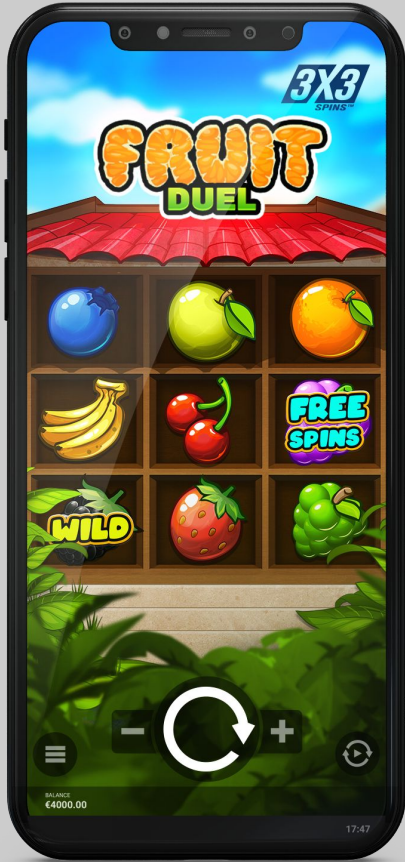

Mobile view