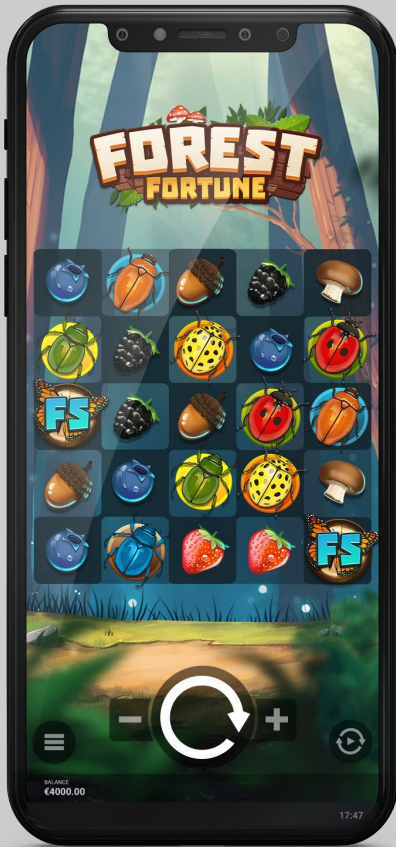

Mobile view