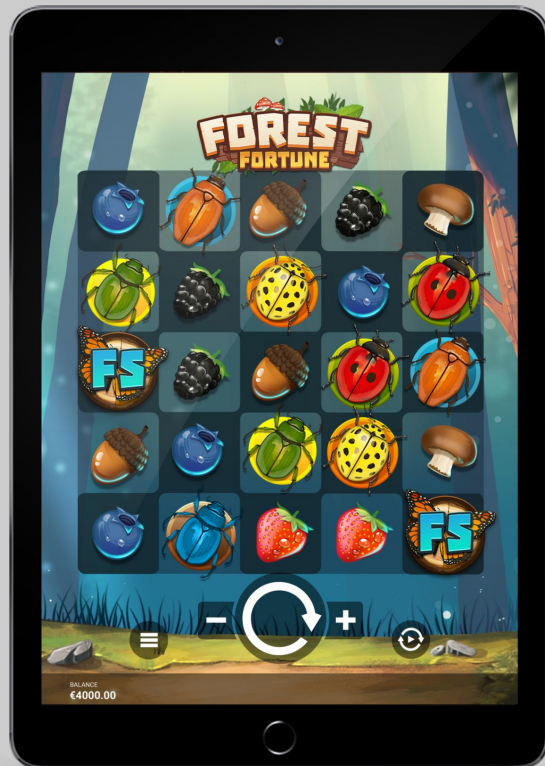

### Language and currency support

Our games support over 20 languages and 80 currencies. Please ask your Account Manager for the latest document with all details.

Mobile view

Tablet view

Desktop view

**Thank you!**