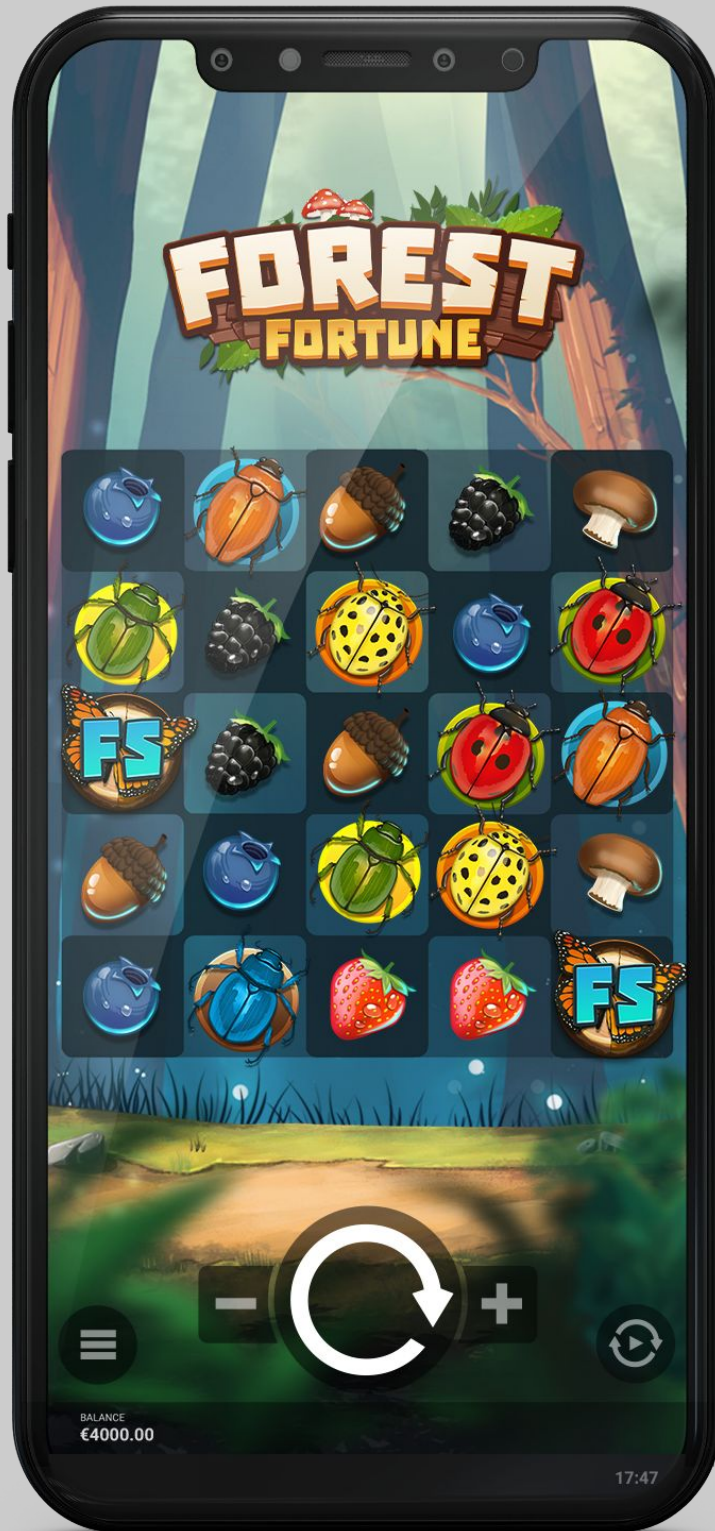

**HACKSAW**  
**G A M I N G**

**Forest Fortune**

**Game ID: 1185/1186/1187/1188**

## GAME DESCRIPTION

Step into the enchanted and magical forest of fortune! Forest Fortune is a 5x5 cluster based slot loaded with wilds and multipliers! The maximum win in this game is 5,000 times your bet!

### SPREADING WILDS

Every time a WILD symbol lands on a reel in the base game, the wind feature is triggered. The wind will blow in a random direction and all WILD symbols on the grid will spread in that direction. The WILD symbols will spread the same number of positions as there are WILD symbols on the grid, within the limits of the available space on the grid. The WILD symbol substitutes for all paying symbols.

*Example: A grid contains two WILD symbols. The gust of wind is to the left, so both WILD symbols spread twice to the left leaving 6 WILDs on the grid.*

If you fill the entire grid with WILD symbols you will be awarded a win of 1,000 times your bet!