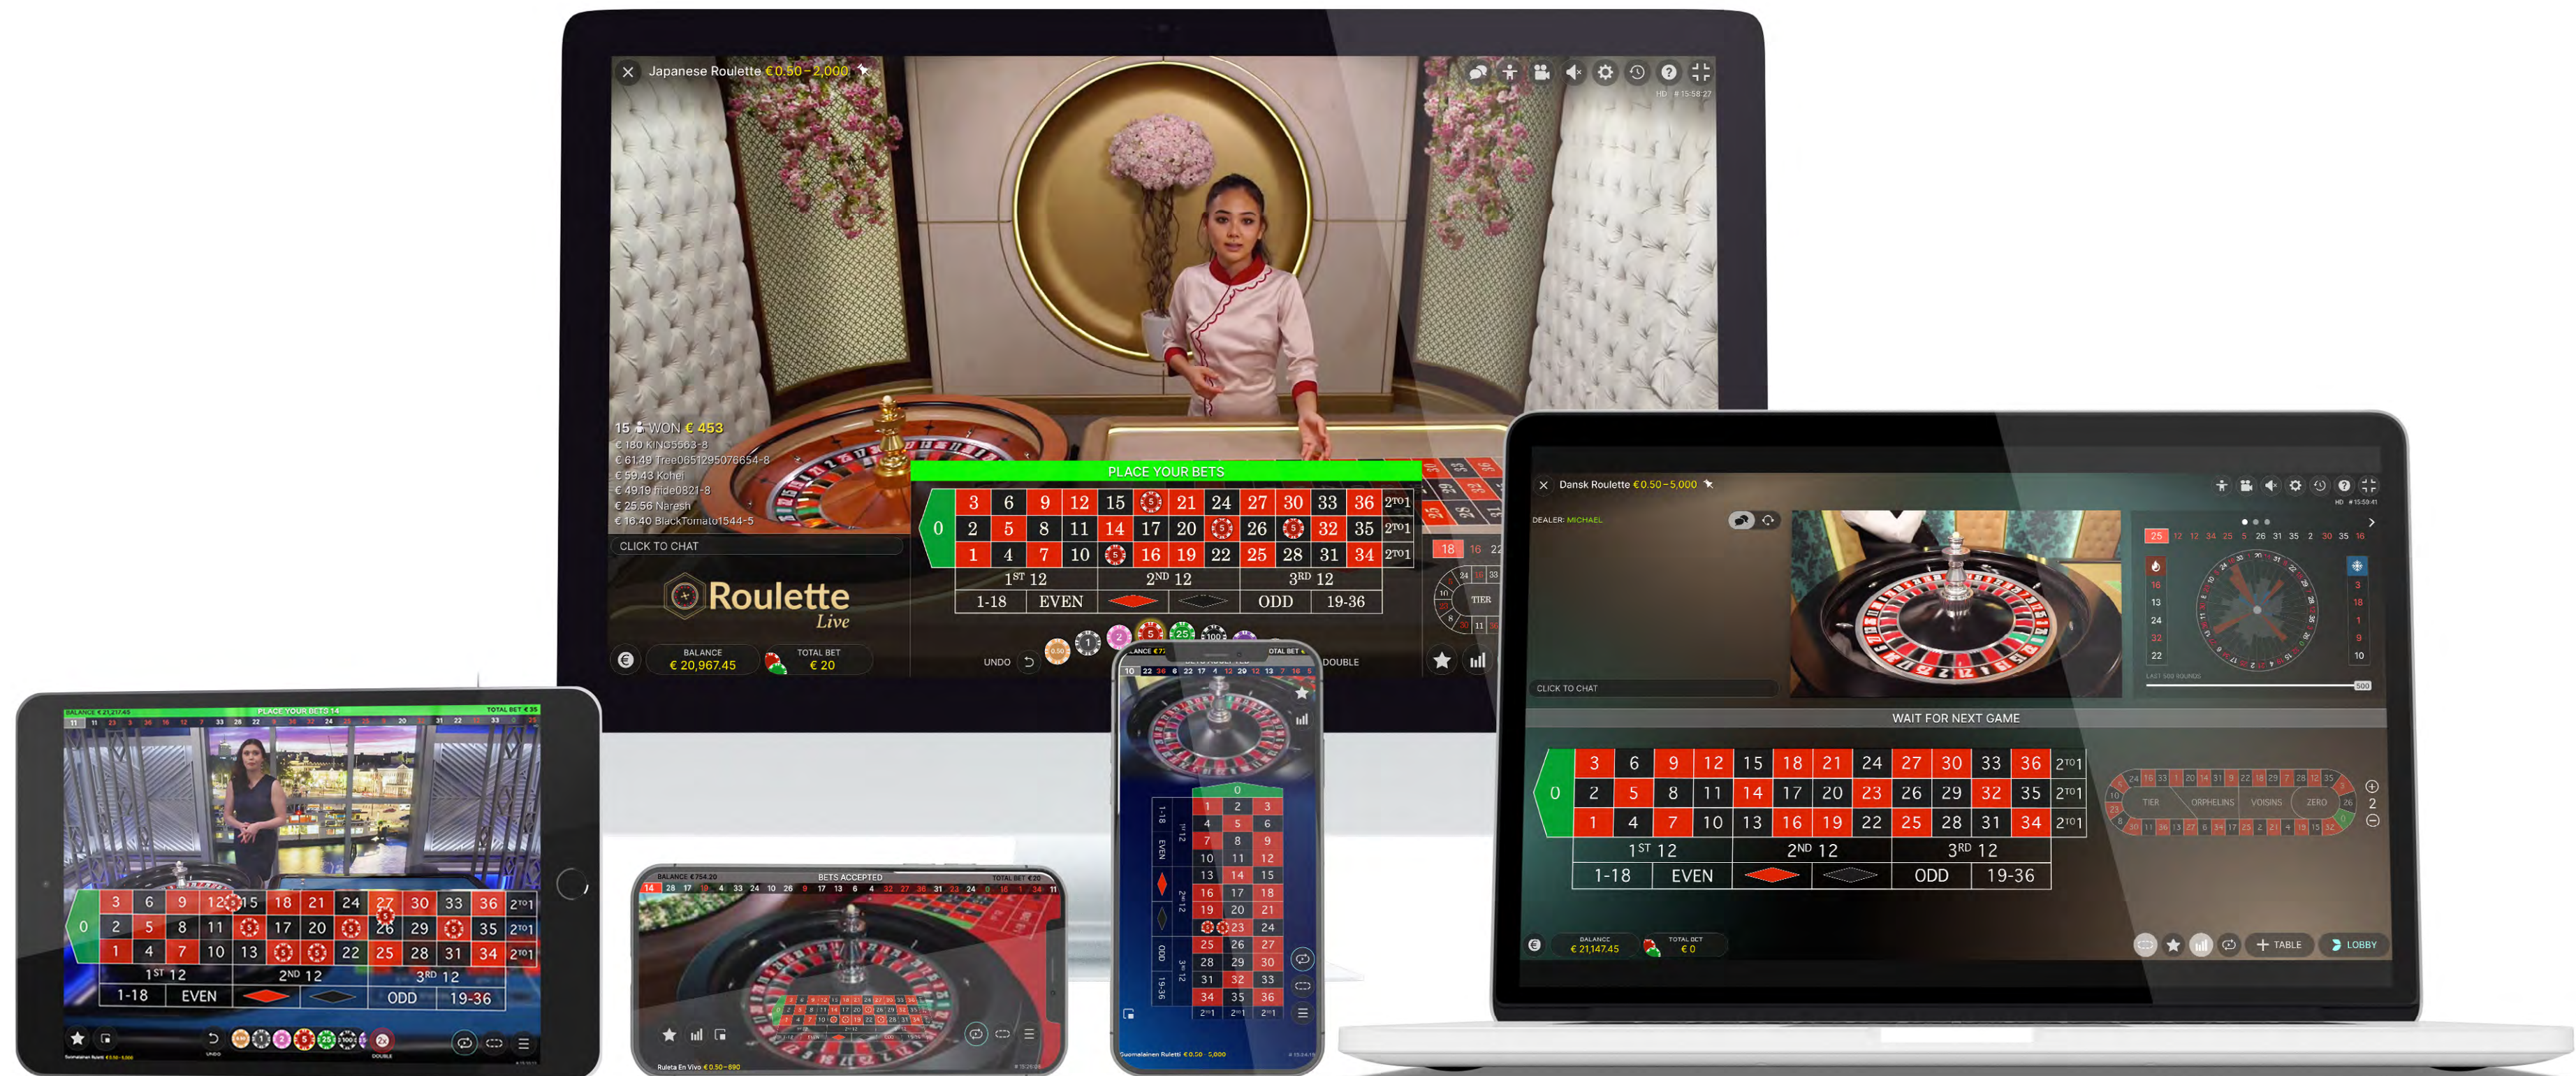

Available 24/7.

LIGHTNING ROULETTE ITALIA

For our Italian players, our Italian Lightning Roulette is a unique, ground-breaking extended Roulette game with Italian native speaking dealers.

Available 24/7.

TURKISH LIGHTNING ROULETTE

Turkish speaking players can now play the electrifying Turkish Lightning Roulette with native speaking Turkish dealers.

Available 24/7.

Roulette

OVERVIEW

VARIANTS

DEVICES

PAYOUTS

MARKETING ASSETS

ALL GAMES AVAILABLE ON ALL DEVICES

CONTACT YOUR KEY ACCOUNT MANAGER FOR MORE INFORMATION

VISUALS ARE FOR ILLUSTRATIVE PURPOSES AND PRODUCTS MAY VARY

Roulette

OVERVIEW

VARIANTS

DEVICES

PAYOUTS

MARKETING ASSETS

PAYOUTS

ROULETTE

BET	COVERS	PAYS
Inside bets		
Straight Up	1 number	35 to 1
Straight Up, Lightning Roulette	1 number	29-499 to 1
Split	2 numbers	17 to 1
Street	3 numbers	11 to 1
Corner	4 numbers	8 to 1
Line	6 numbers	5 to 1
Outside bets		
Dozen/Column	12 numbers	2 to 1
Red/Black	18 numbers	1 to 1
Even/Odd	18 numbers	1 to 1
Low (1-18)/High (19-36)	18 numbers	1 to 1