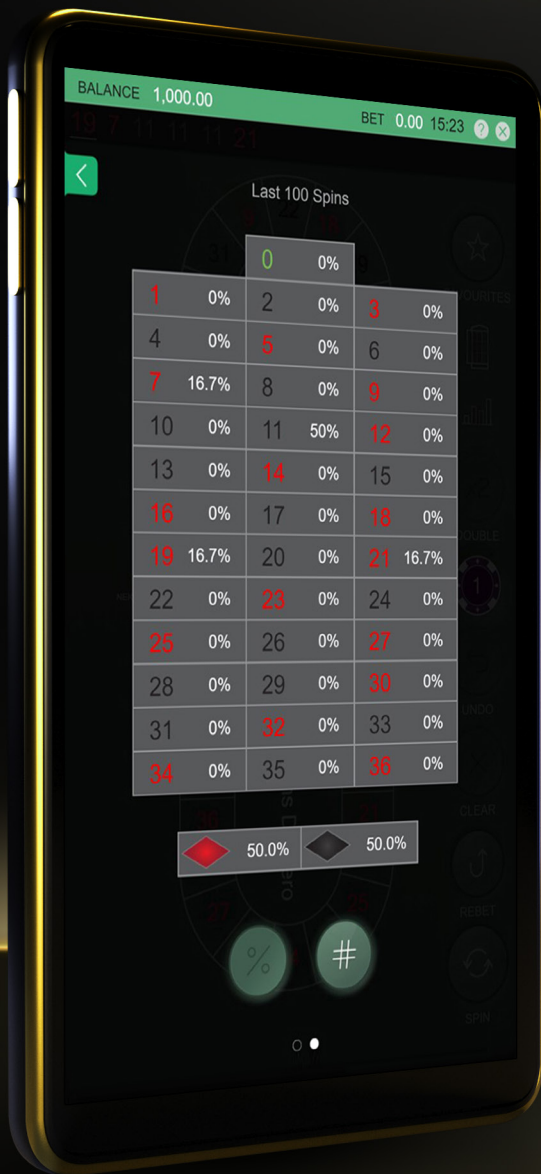

A woman with long dark hair, wearing a black halter-neck dress and a diamond bracelet, is standing next to a roulette wheel. She is looking down at the wheel, which has a silver ball in the center. The background is a dimly lit casino with a patterned wall and a table with a white cloth. The text "REAL™ ROULETTE con Angela" is overlaid on the left side of the image.

GAME DATA

Game theme: Modern casino
Screen Aspect Ratio: Dynamic scaling

FEATURES

- Racetrack Bets
 - Special Bets
 - Favourite Bets
 - Statistics
-

LANGUAGE SUPPORT

Fully translated into 32 languages:

Bulgarian, Chinese (simplified), Croatian, Czech, Danish, Dutch, English, Finnish, French, German, Greek, Hindi, Hungarian, Indonesian, Italian, Japanese, Korean, Latvian, Lithuanian, Norwegian, Polish, Portuguese (Brazilian), Portuguese (Euro), Romanian, Russian, Slovak, Slovenian, Spanish, Swedish, Thai, Turkish, Vietnamese.

FEATURE

Racetrack Bets

The game features a Racetrack board in addition to its standard bet board. This enables the so-called French bets: Voisins du Zero, Tiers du Cylindre and Orphelins.

FEATURE

Favourite Bets

This option allows players to save up to six bet configurations and deploy them at the touch of a button.

FEATURE

Special Bets

Players can choose from 10 popular preset bet configurations including Red/Black Splits, Orphelins, 007, Random 7 and more.