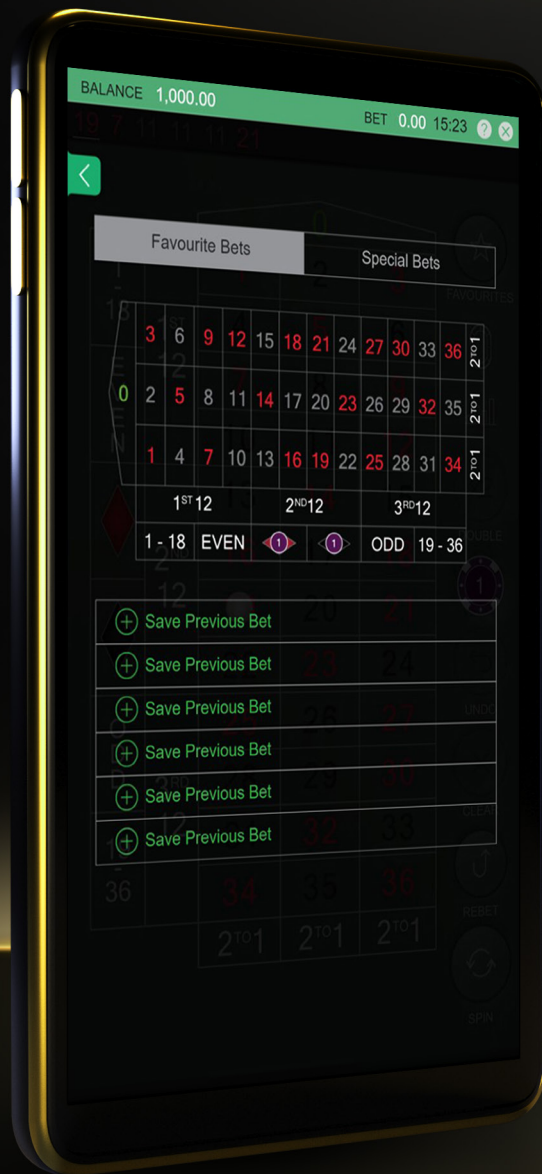

A woman with long dark hair, wearing a black halter-neck dress and a diamond bracelet, is standing next to a roulette wheel. She is looking down at the wheel, which has a silver ball in the center. The background is a dimly lit casino with a patterned wall and a table with a white cloth. The text "REAL™ ROULETTE con Angela" is overlaid on the left side of the image.

GAME DATA

Game theme: Modern casino
Screen Aspect Ratio: Dynamic scaling

FEATURES

- Racetrack Bets
 - Special Bets
 - Favourite Bets
 - Statistics
-

LANGUAGE SUPPORT

Fully translated into 32 languages:

Bulgarian, Chinese (simplified), Croatian, Czech, Danish, Dutch, English, Finnish, French, German, Greek, Hindi, Hungarian, Indonesian, Italian, Japanese, Korean, Latvian, Lithuanian, Norwegian, Polish, Portuguese (Brazilian), Portuguese (Euro), Romanian, Russian, Slovak, Slovenian, Spanish, Swedish, Thai, Turkish, Vietnamese.

FEATURE

Racetrack Bets

The game features a Racetrack board in addition to its standard bet board. This enables the so-called French bets: Voisins du Zero, Tiers du Cylindre and Orphelins.

FEATURE

Favourite Bets

This option allows players to save up to six bet configurations and deploy them at the touch of a button.

FEATURE

Special Bets

Players can choose from 10 popular preset bet configurations including Red/Black Splits, Orphelins, 007, Random 7 and more.